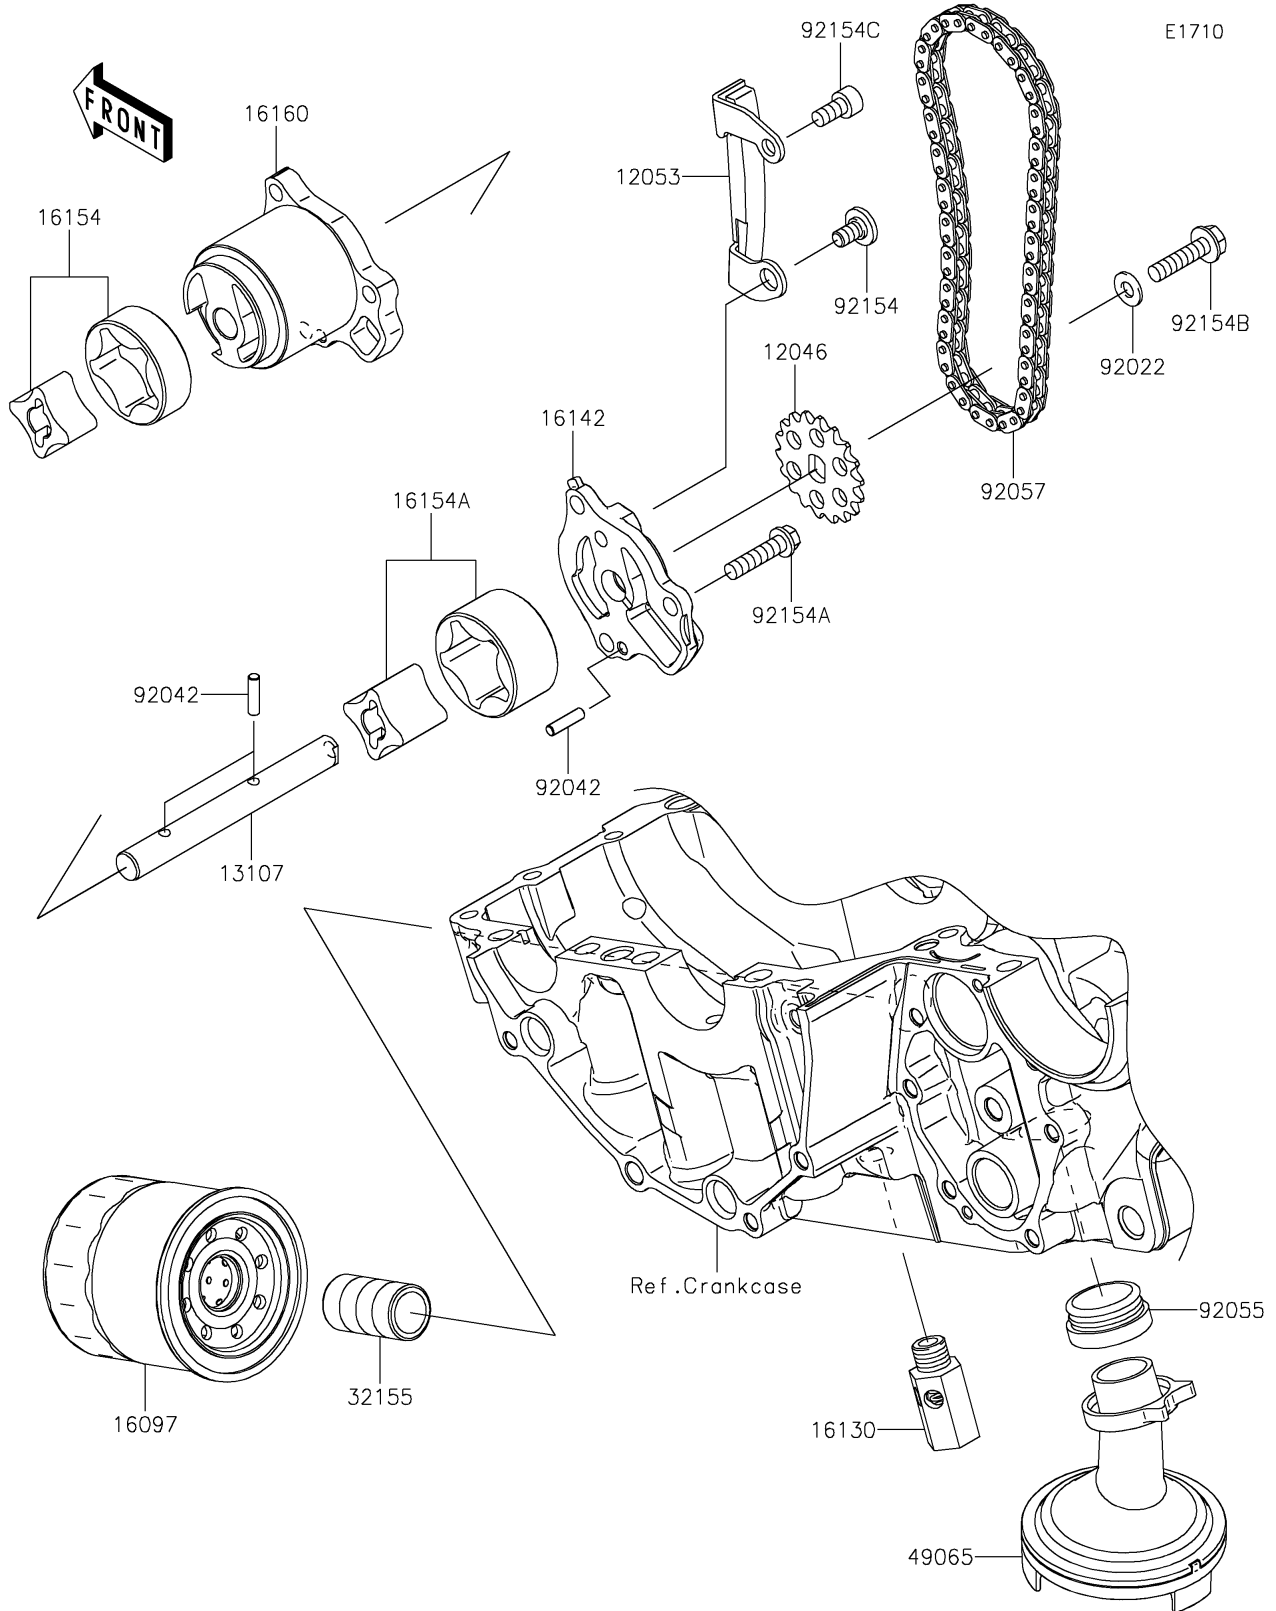

2022 Z650 PARTS DIAGRAM

Oil Pump/Oil Filter

2022 Z650 PARTS LIST

Oil Pump/Oil Filter

ITEM NAME	PART NUMBER	QUANTITY
SPROCKET,18T,BF04M (Ref # 12046)	12046-0040	1
GUIDE-CHAIN (Ref # 12053)	12053-0071	1
SHAFT,OIL PUMP (Ref # 13107)	13107-0772	1
FILTER-ASSY-OIL (Ref # 16097)	16097-0008	1
VALVE-ASSY-RELIEF (Ref # 16130)	16130-0552	1
COVER-PUMP (Ref # 16142)	16142-0712	1
ROTOR-PUMP,L=14 (Ref # 16154)	16154-0037	1
ROTOR-PUMP,40.56X22 (Ref # 16154A)	16154-1115	1
BODY (Ref # 16160)	16160-0110	1
PIPE,OIL FILTER (Ref # 32155)	32155-0029	1
FILTER-OIL (Ref # 49065)	49065-0708	1
WASHER,6X12.8X1.2 (Ref # 92022)	92022-1827	1
PIN,DOWEL,4X15.8 (Ref # 92042)	92042-014	3
RING-O,OIL FILTER (Ref # 92055)	92055-1354	1
CHAIN,DID 215FD-DHA,56LE (Ref # 92057)	92057-0098	1
BOLT,SOCKET,6X11 (Ref # 92154)	92154-0188	1
BOLT,FLANGED,6X25 (Ref # 92154A)	92154-0783	3
BOLT,FLANGED,6X25 (Ref # 92154B)	92154-0811	1
BOLT,SOCKET,6X12 (Ref # 92154C)	92154-0812	1