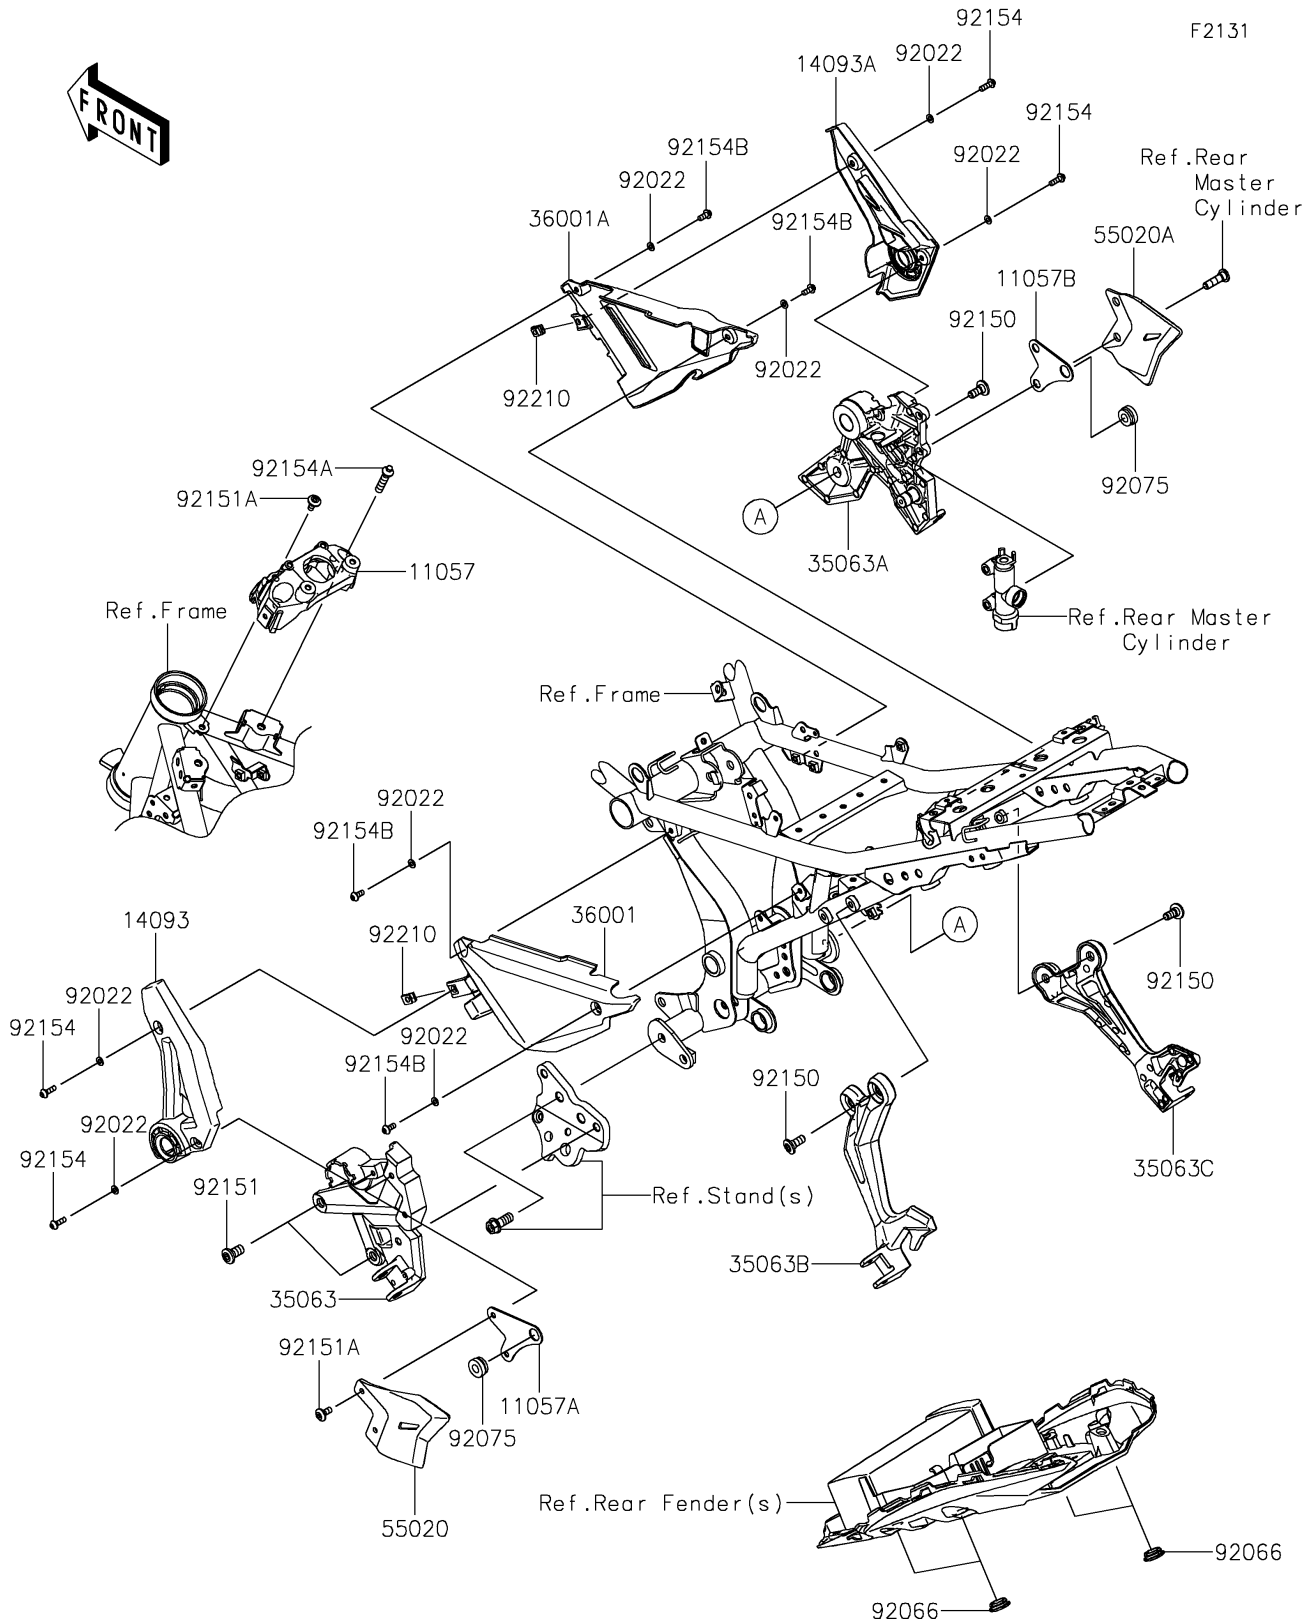

2022 Z650 PARTS DIAGRAM

Frame Fittings

2022 Z650 PARTS LIST

Frame Fittings

ITEM NAME	PART NUMBER	QUANTITY
BRACKET,IG. SWITCH (Ref # 11057)	11057-0079	1
BRACKET,STEP STAY,LH (Ref # 11057A)	11057-0476	1
BRACKET,STEP STAY,RH (Ref # 11057B)	11057-0477	1
COVER,STEP,LH,F.S.BLACK (Ref # 14093)	14093-0480-18T	1
COVER,STEP,RH,F.S.BLACK (Ref # 14093A)	14093-0623-18T	1
STAY,STEP,FR,LH,F.S.BLACK (Ref # 35063)	35063-1348-18R	1
STAY,STEP,FR,RH,F.S.BLACK (Ref # 35063A)	35063-1349-18R	1
STAY,STEP,RR,LH,F.S.BLACK (Ref # 35063B)	35063-1350-18R	1
STAY,STEP,RR,RH,F.S.BLACK (Ref # 35063C)	35063-1351-18R	1
COVER-SIDE,LH (Ref # 36001)	36001-0642	1
COVER-SIDE,RH (Ref # 36001A)	36001-0643	1
GUARD,HEEL,LH (Ref # 55020)	55020-1956	1
GUARD,HEEL,RH (Ref # 55020A)	55020-1957	1
WASHER,5.1X10X1.0 (Ref # 92022)	92022-1977	8
PLUG (Ref # 92066)	92066-0096	4
DAMPER (Ref # 92075)	92075-277	2
BOLT,SOCKET,8X20 (Ref # 92150)	92150-1760	5
BOLT,SOCKET,10X20 (Ref # 92151)	92151-1557	2
BOLT,SOCKET,6X14 (Ref # 92151A)	92151-1654	3
BOLT,SOCKET,5X16 (Ref # 92154)	92154-0209	4
BOLT,TORX,8X35 (Ref # 92154A)	92154-0730	2
BOLT,SOCKET,5X12 (Ref # 92154B)	92154-0917	4
NUT,PLATE,5MM (Ref # 92210)	92210-0935	2