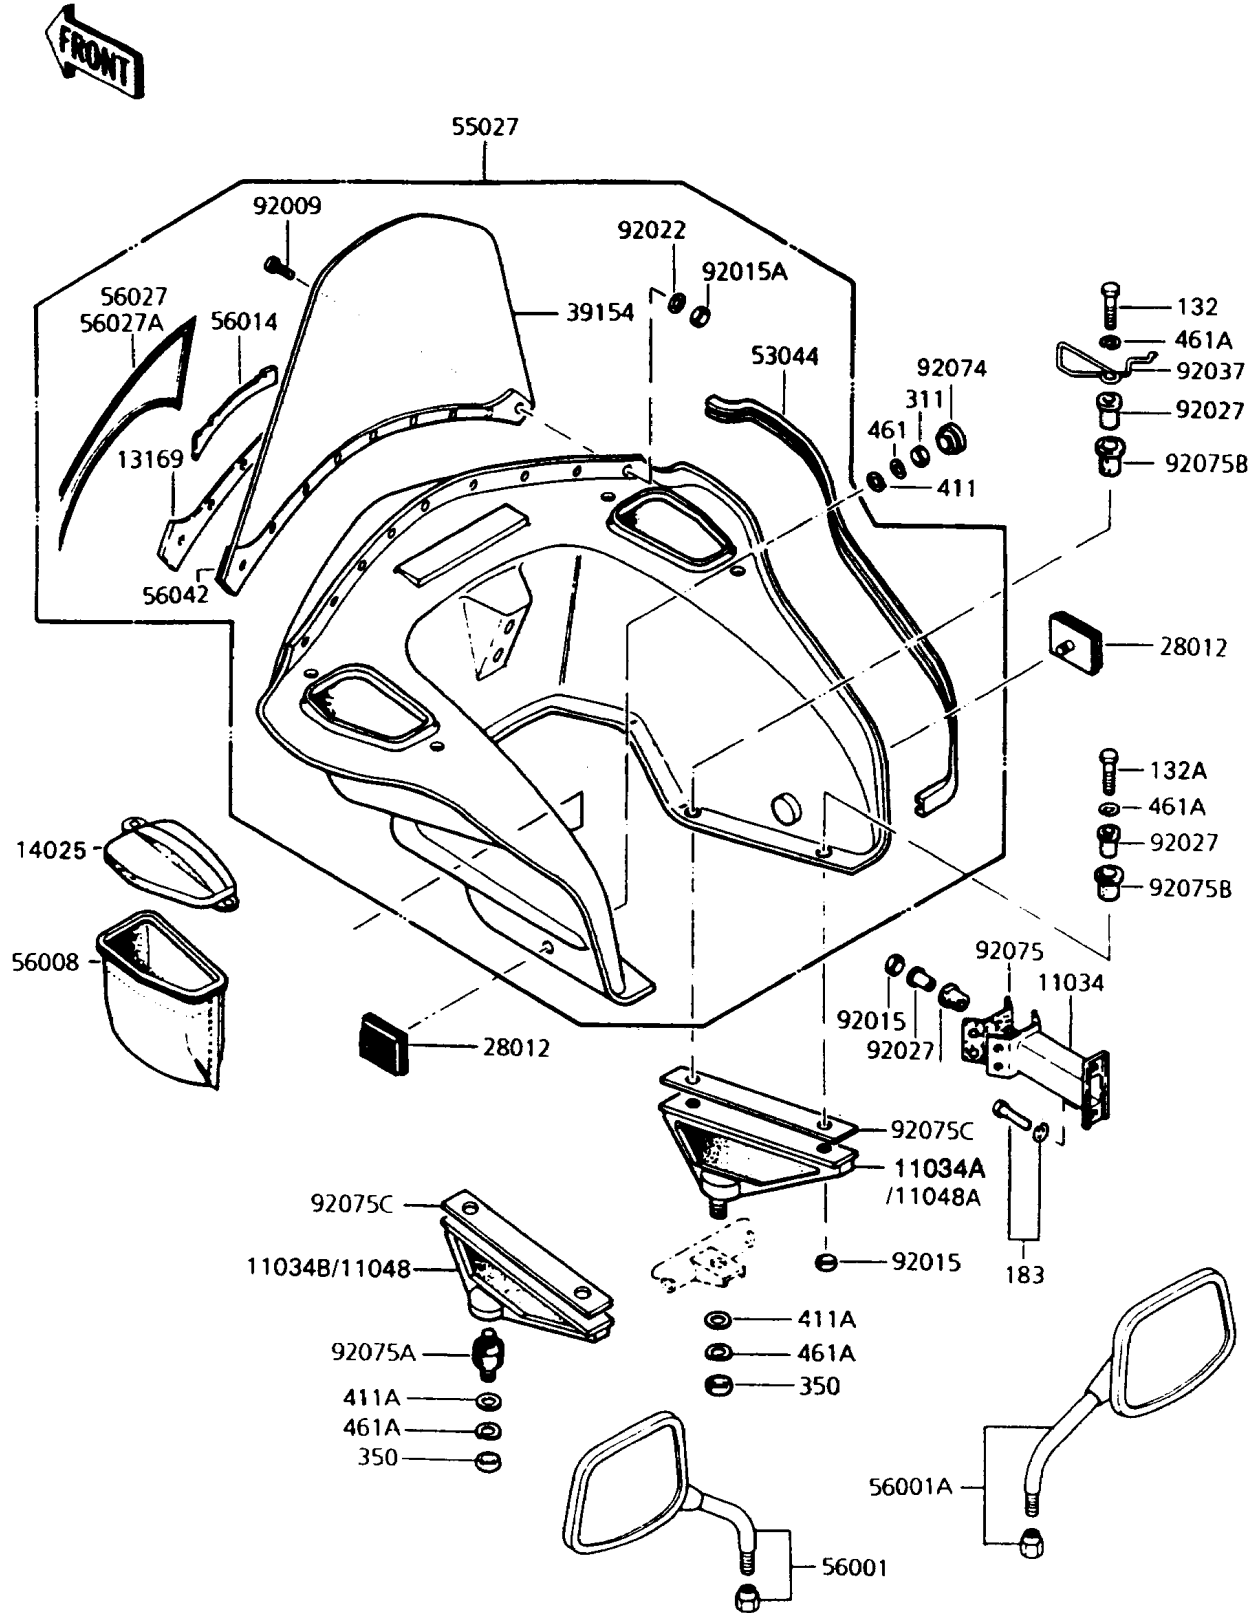

1993 Police 1000 PARTS DIAGRAM

Cowling

1993 Police 1000 PARTS LIST

Cowling

ITEM NAME	PART NUMBER	QUANTITY
BRACKET,COWLING,FR (Ref # 11034)	11034-4089	1
BRACKET,COWLING,RH (Ref # 11034A)	11034-4143	1
BRACKET,COWLING,LH (Ref # 11034B)	11034-4144	1
PLATE,WINDSHIELD (Ref # 13169)	13169-4014	1
COVER,BAG (Ref # 14025)	14025-4013	2
REFLECTOR-REFLEX (Ref # 28012)	28012-1003	2
WINDSHIELD (Ref # 39154)	39154-4003	1
TRIM,COWLING (Ref # 53044)	53044-4001	2
COWLING-ASSY,J.WHITE (Ref # 55027)	55027-4003-8C	1
MIRROR-ASSY,LH (Ref # 56001)	56001-1368	1
MIRROR-ASSY,RH (Ref # 56001A)	56001-1369	1
BAG (Ref # 56008)	56008-4003	2
EMBLEM,GOLD (Ref # 56014)	56014-4011	1
PATTERN,PINSTRIPE,RH (Ref # 56027)	56027-4055	1
PATTERN,PINSTRIPE,LH (Ref # 56027A)	56027-4056	1
ADHESIVE (Ref # 56042)	56042-4003	1
SCREW,PLASTIC,5X28 (Ref # 92009)	92009-4005	9
NUT,LOCK,8MM (Ref # 92015)	92015-1124	4
NUT,PLASTIC,5MM (Ref # 92015A)	92015-4014	9
WASHER,PLAIN,5MM,PLASTIC (Ref # 92022)	92022-4015	9
COLLAR (Ref # 92027)	92027-4015	6
CLAMP,COWLING HARNESS (Ref # 92037)	92037-4005	1
PLUG,25X2.5 (Ref # 92074)	92074-027	2
DAMPER,COWLING FITTING (Ref # 92075)	92075-1179	1
DAMPER,COWLING BRACKET (Ref # 92075A)	92075-4013	2
DAMPER (Ref # 92075B)	92075-4020	6
DAMPER,COWLING BRACKET (Ref # 92075C)	92075-4033	2
BOLT-FLANGED-SMALL (Ref # 132)	132E0830	2
BOLT-FLANGED-SMALL (Ref # 132A)	132E0835	2

1993 Police 1000 PARTS LIST

Cowling

ITEM NAME	PART NUMBER	QUANTITY
BOLT-UPSET-WS-SMALL (Ref # 183)	183G0816	2
NUT-HEX (Ref # 311)	311B0500	2
NUT-UNF INSERT (Ref # 350)	350BA1000	2
WASHER-PLAIN,5MM (Ref # 411)	411B0500	2
WASHER-PLAIN,8MM (Ref # 411A)	411B0800	2
WASHER-SPRING,5MM (Ref # 461)	461F0500	2
WASHER-SPRING,8MM (Ref # 461A)	461F0800	2