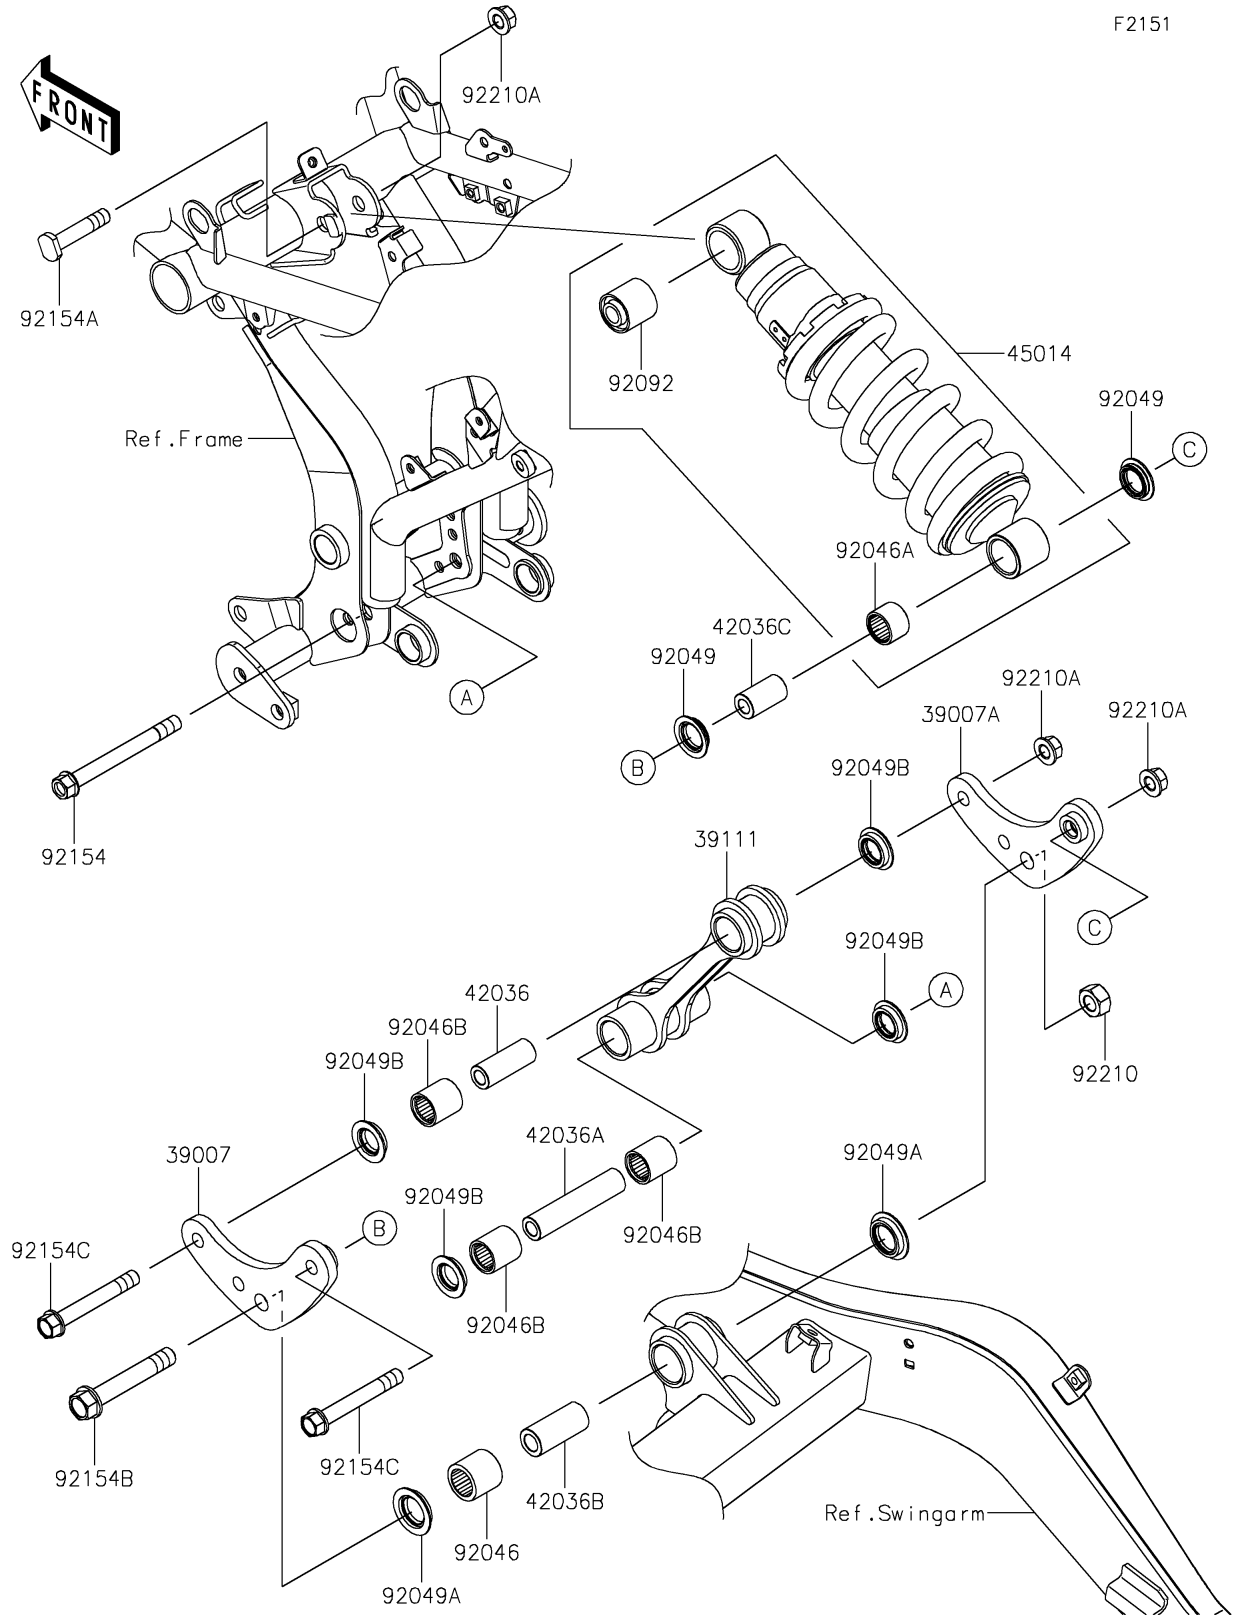

# 2022 Z650 PARTS DIAGRAM

## Suspension/Shock Absorber

## 2022 Z650 PARTS LIST

### Suspension/Shock Absorber

ITEM NAME	PART NUMBER	QUANTITY
ARM-SUSP,LH (Ref # 39007)	39007-0401	1
ARM-SUSP,RH (Ref # 39007A)	39007-0402	1
ROD-TIE (Ref # 39111)	39111-0343	1
SLEEVE,10.1X17X44.5 (Ref # 42036)	42036-0718	1
SLEEVE,10.1X17X79.8 (Ref # 42036A)	42036-0787	1
SLEEVE,12.1X20X44.5 (Ref # 42036B)	42036-0788	1
SLEEVE,10.1X18X32 (Ref # 42036C)	42036-1344	1
SHOCKABSORBER,P.SILVER (Ref # 45014)	45014-0565-458	1
BEARING-NEEDLE,7E-HVS20X27X25 (Ref # 92046)	92046-1236	1
BEARING-NEEDLE,SFYZM182417 (Ref # 92046A)	92046-1272	1
BEARING-NEEDLE,SFYZM172425 (Ref # 92046B)	92046-1273	3
SEAL-OIL (Ref # 92049)	92049-0133	2
SEAL-OIL,ARM (Ref # 92049A)	92049-1109	2
SEAL-OIL,MHA17245.7F (Ref # 92049B)	92049-1223	4
BUSHING-RUBBER (Ref # 92092)	92092-1058	1
BOLT,FLANGED,10X100 (Ref # 92154)	92154-1257	1
BOLT,10X50 (Ref # 92154A)	92154-2165	1
BOLT,FLANGED,12X75 (Ref # 92154B)	92154-2166	1
BOLT,FLANGED,10X75 (Ref # 92154C)	92154-2226	2
NUT,LOCK,12MM (Ref # 92210)	92210-0274	1
NUT,LOCK,FLANGED,10MM (Ref # 92210A)	92210-1139	3