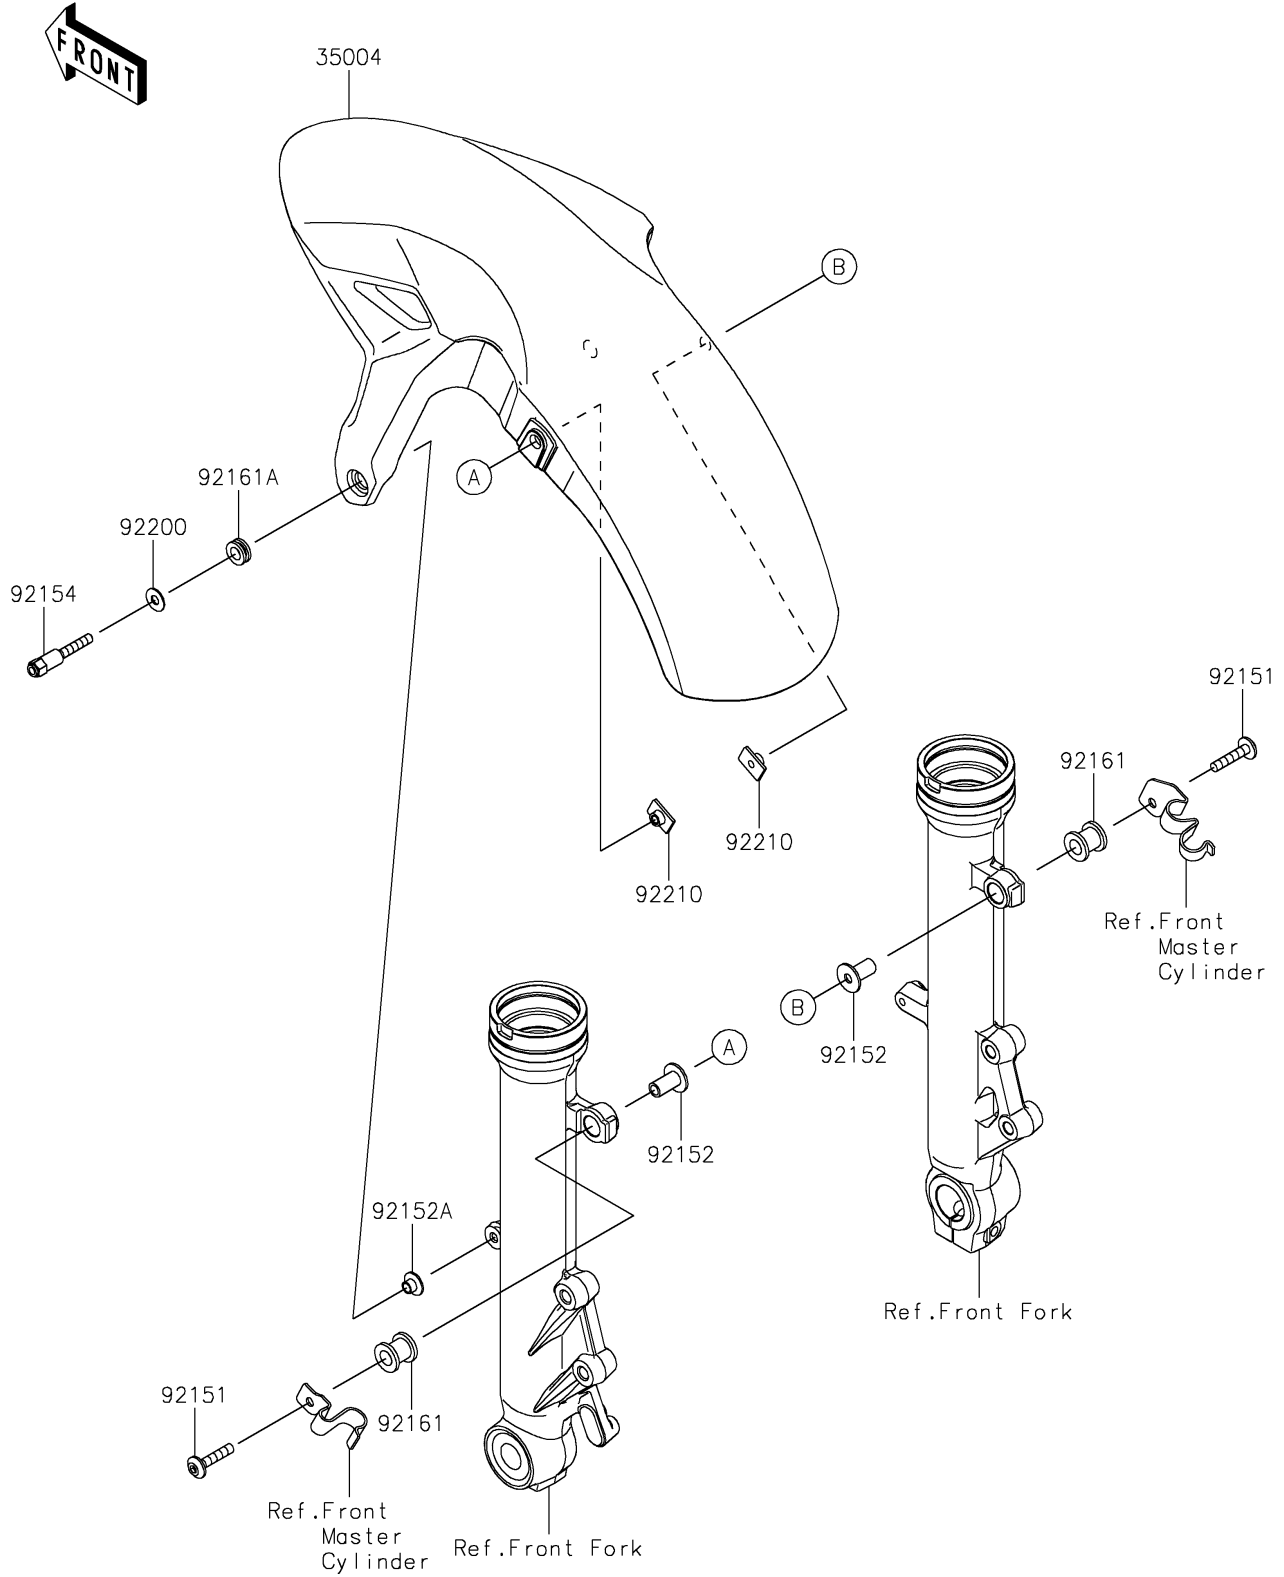

2022 Z650 PARTS DIAGRAM

Front Fender(s)

F2171

2022 Z650 PARTS LIST

Front Fender(s)

ITEM NAME	PART NUMBER	QUANTITY
FENDER-FRONT,M.S.BLACK (Ref # 35004)	35004-0358-660	1
BOLT,SOCKET,6X30 (Ref # 92151)	92151-1605	2
COLLAR,6.5X10X20.5 (Ref # 92152)	92152-1570	2
COLLAR,6.3X8.3X16 (Ref # 92152A)	92152-1602	2
BOLT (Ref # 92154)	92154-0324	2
DAMPER,10X20X18.9 (Ref # 92161)	92161-1406	2
DAMPER,8.3X16X6.4 (Ref # 92161A)	92161-1848	2
WASHER,6.5X16X1.0 (Ref # 92200)	92200-0796	2
NUT,PLATE,6MM (Ref # 92210)	92210-1352	2