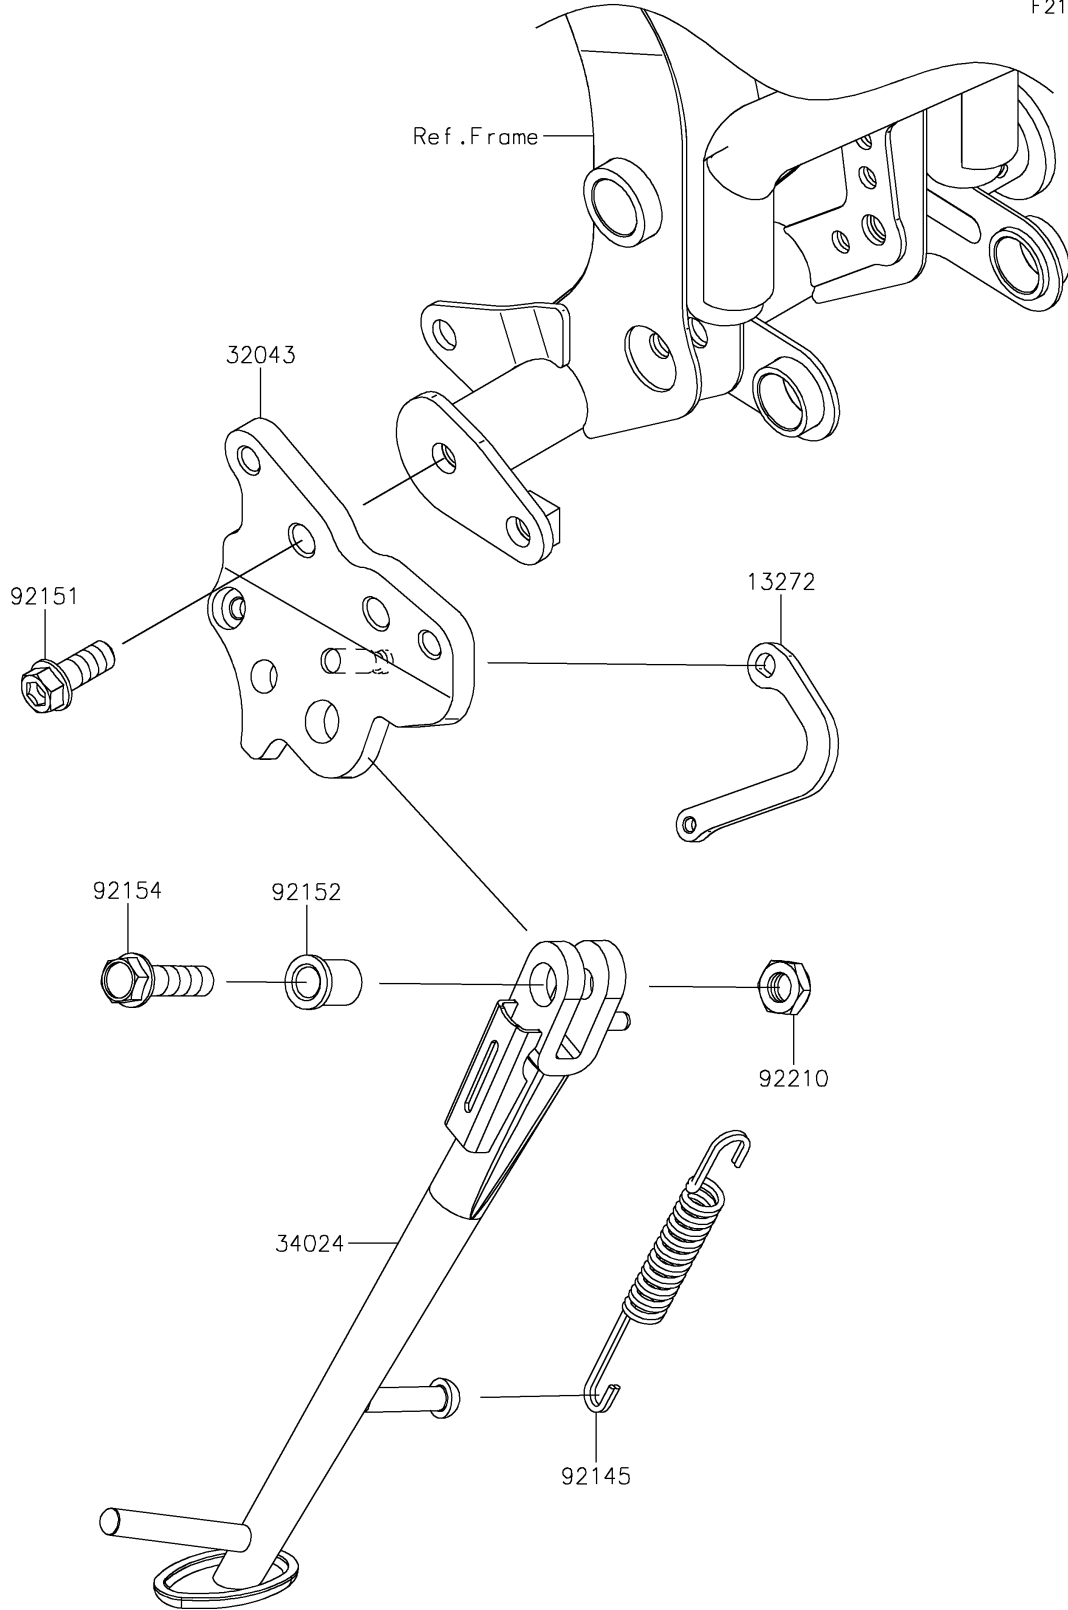

2022 Z650 PARTS DIAGRAM

Stand(s)

F2190

2022 Z650 PARTS LIST

Stand(s)

ITEM NAME	PART NUMBER	QUANTITY
PLATE,SPRING (Ref # 13272)	13272-2166	1
BRACKET-STAND (Ref # 32043)	32043-0620	1
STAND-SIDE (Ref # 34024)	34024-0169	1
SPRING,SIDE STAND (Ref # 92145)	92145-1735	1
BOLT,FLANGED,10X25 (Ref # 92151)	92151-1802	2
COLLAR,10.2X18X20.1 (Ref # 92152)	92152-2299	1
BOLT,FLANGED,10X37 (Ref # 92154)	92154-1352	1
NUT,LOCK,10MM (Ref # 92210)	92210-0784	1