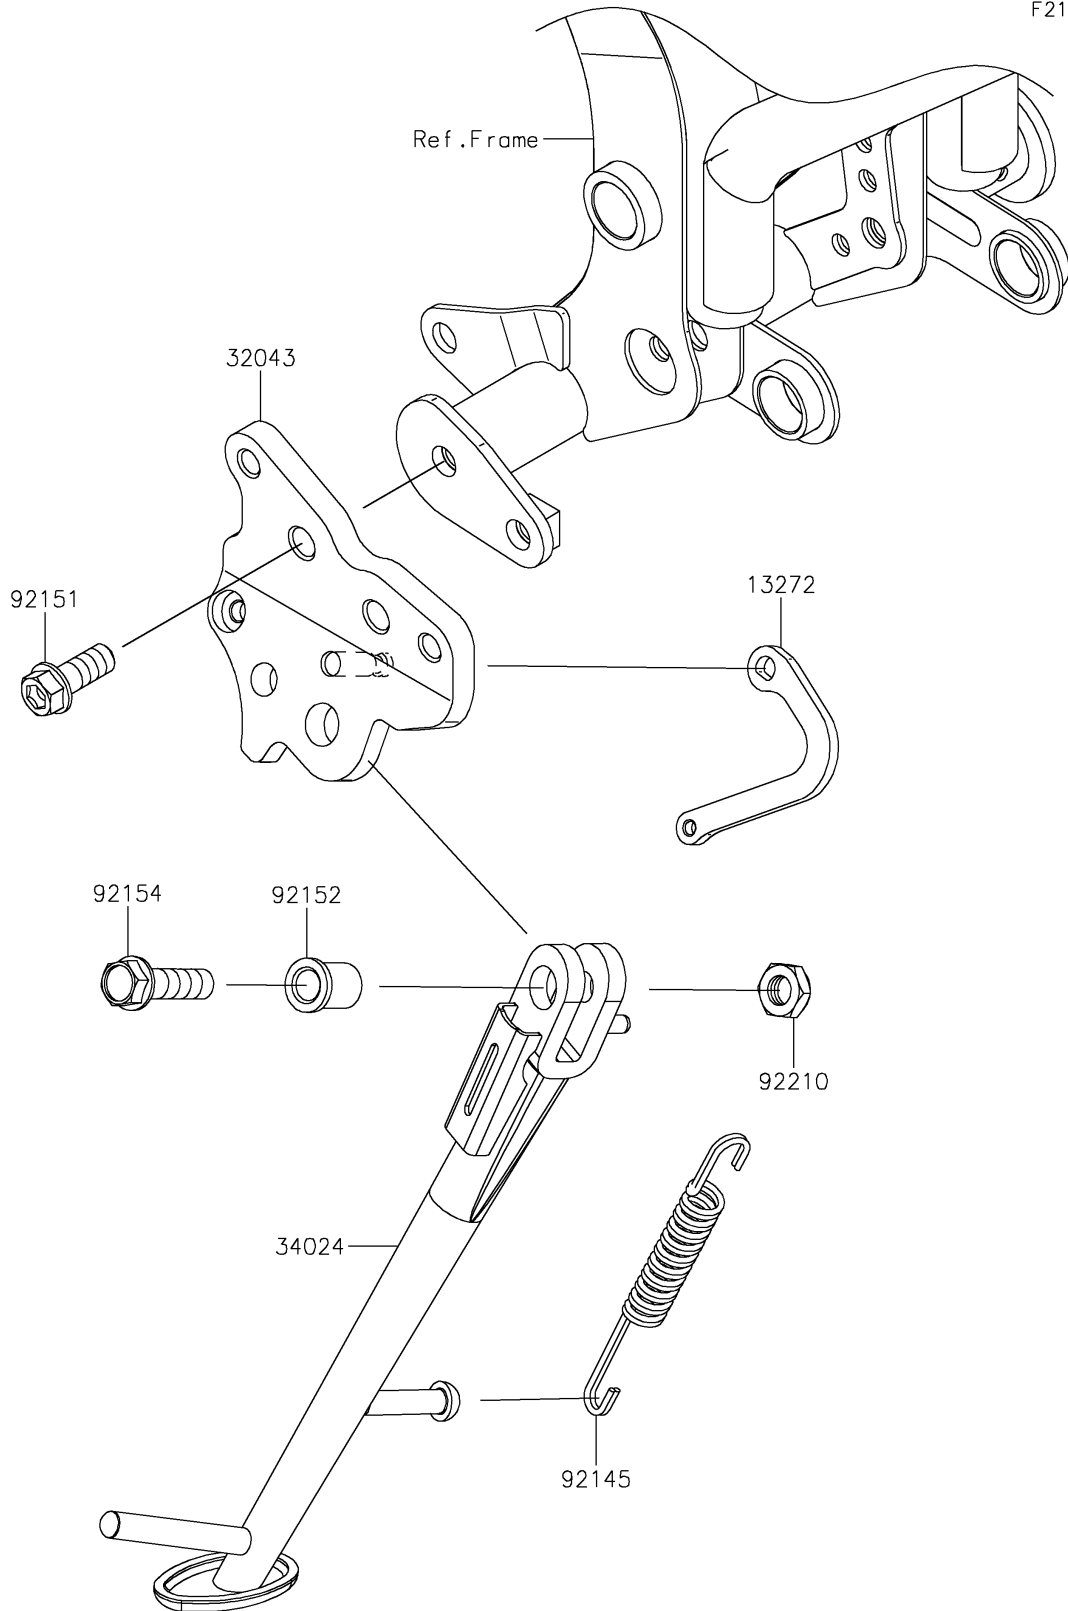

# 2022 Z650 PARTS DIAGRAM

Stand(s)

F2190

## 2022 Z650 PARTS LIST

Stand(s)

ITEM NAME	PART NUMBER	QUANTITY
PLATE,SPRING (Ref # 13272)	13272-2166	1
BRACKET-STAND (Ref # 32043)	32043-0620	1
STAND-SIDE (Ref # 34024)	34024-0169	1
SPRING,SIDE STAND (Ref # 92145)	92145-1735	1
BOLT,FLANGED,10X25 (Ref # 92151)	92151-1802	2
COLLAR,10.2X18X20.1 (Ref # 92152)	92152-2299	1
BOLT,FLANGED,10X37 (Ref # 92154)	92154-1352	1
NUT,LOCK,10MM (Ref # 92210)	92210-0784	1