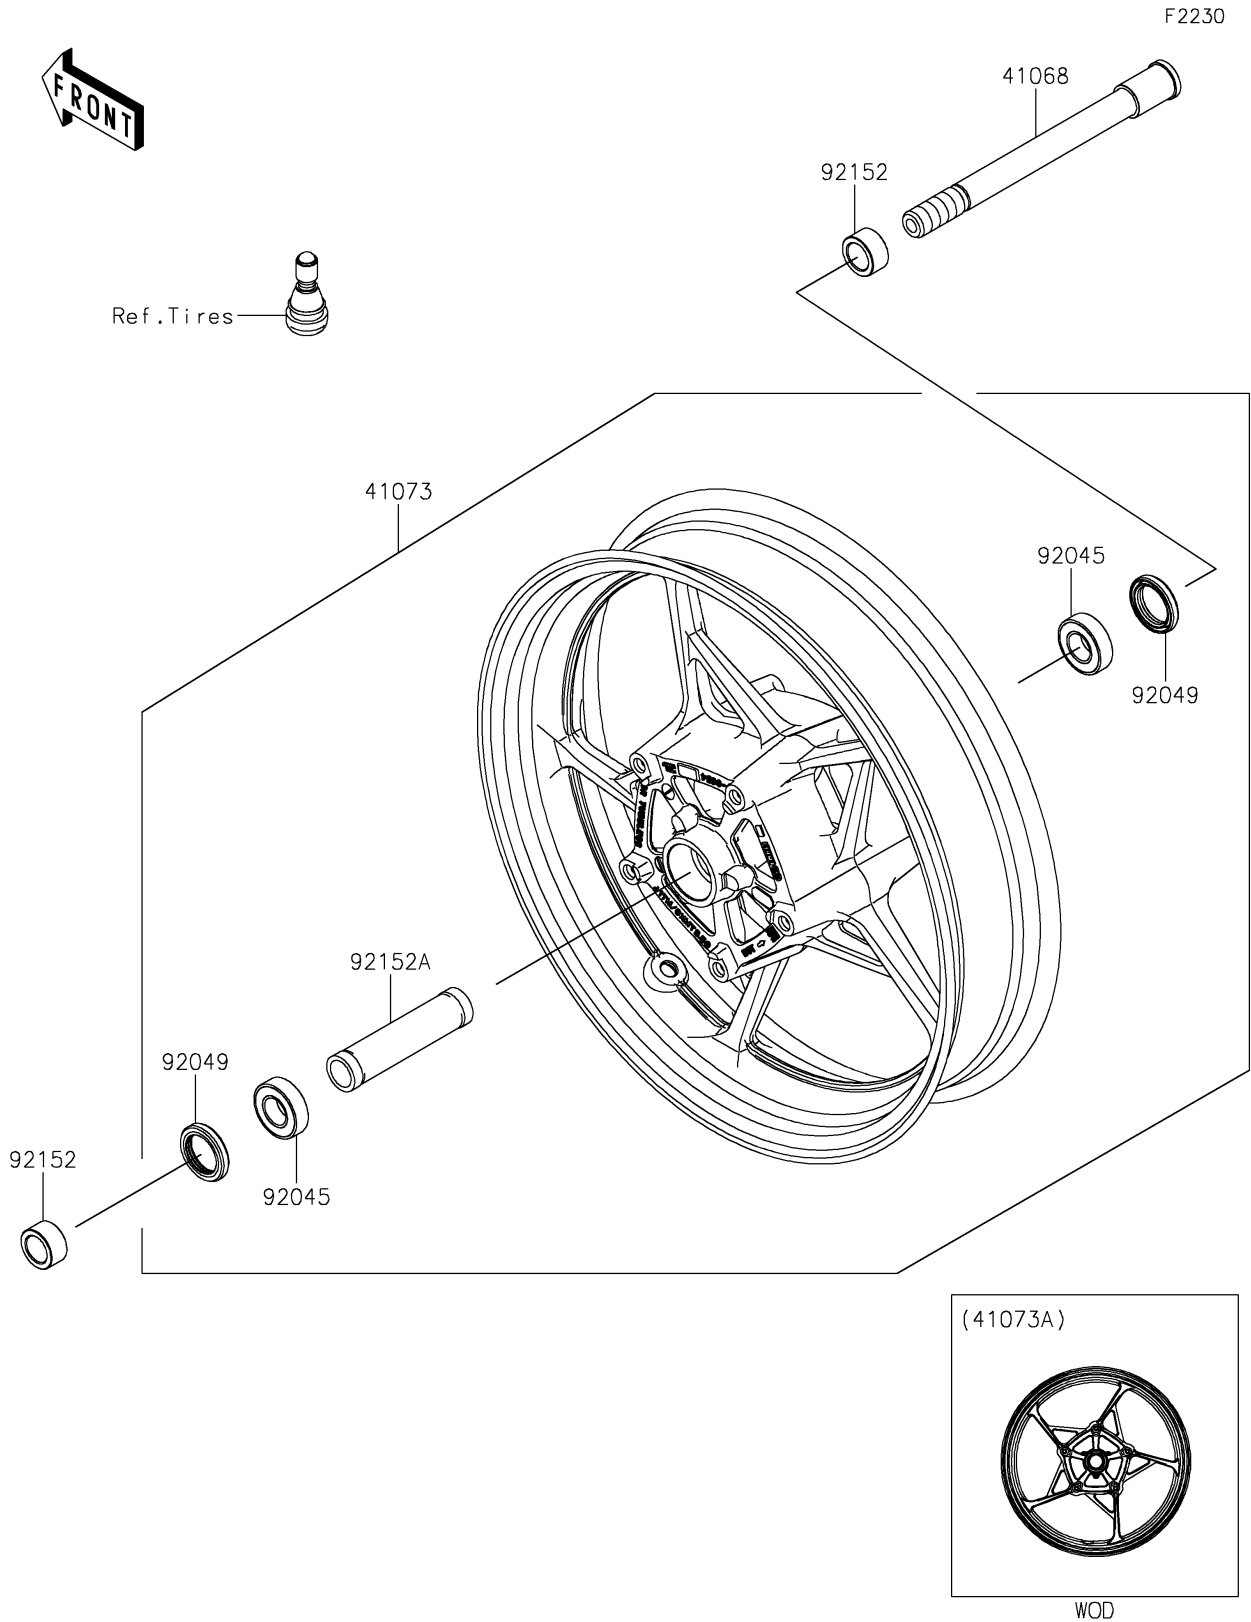

2022 Z650 PARTS DIAGRAM

Front Wheel

2022 Z650 PARTS LIST

Front Wheel

ITEM NAME	PART NUMBER	QUANTITY
AXLE,FR,20X209 (Ref # 41068)	41068-0616	1
WHEEL-ASSY,FR,G.BLACK (Ref # 41073)	41073-0703-QT	1
BEARING-BALL,20X42X12 (Ref # 92045)	92045-0820	2
SEAL-OIL,BJN30427 (Ref # 92049)	92049-0130	2
COLLAR,20X30X15.5 (Ref # 92152)	92152-0946	2
COLLAR,20.2X27.2X115 (Ref # 92152A)	92152-2227	1