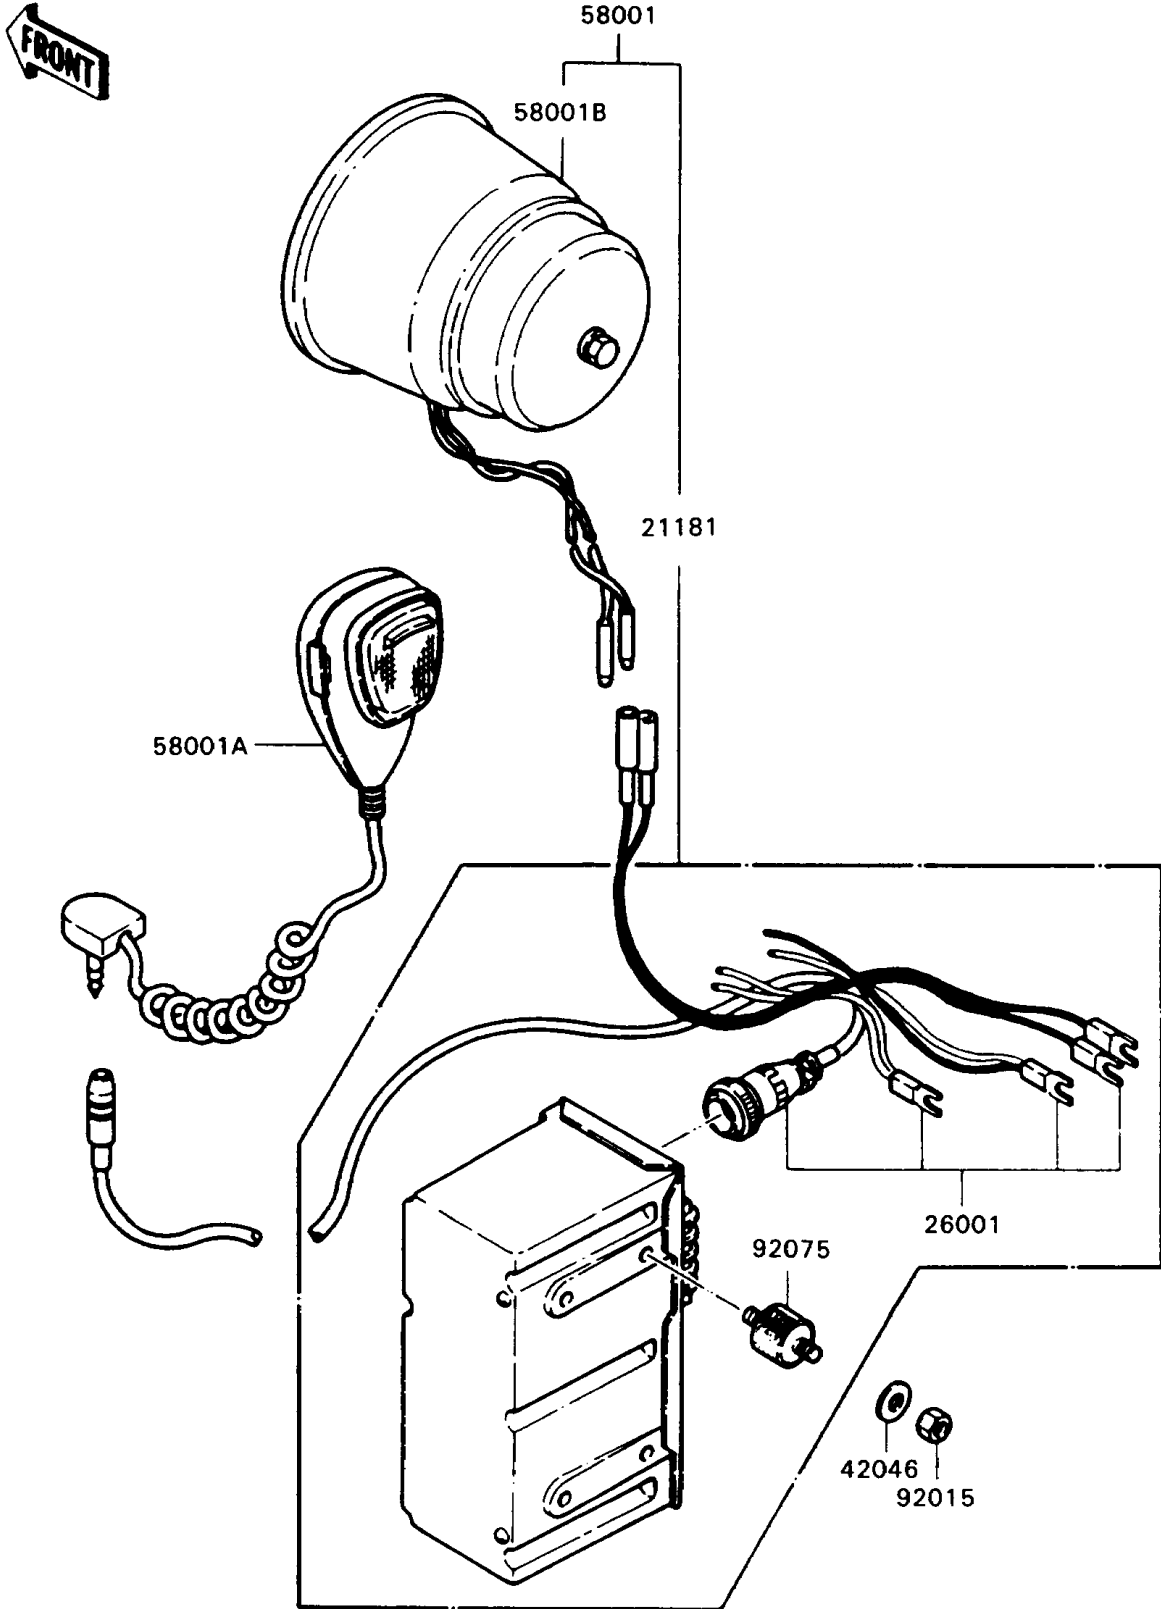

1992 Police 1000 PARTS DIAGRAM

Accessory

1992 Police 1000 PARTS LIST

Accessory

ITEM NAME	PART NUMBER	QUANTITY
AMPLIFIER (Ref # 21181)	21181-1057	1
HARNESS (Ref # 26001)	26001-4021	1
WASHWER (Ref # 42046)	42046-008	4
ASSY (Ref # 58001)	58001-1052	1
MICROPHONE (Ref # 58001A)	58001-4016	1
SPEAKER (Ref # 58001B)	58001-4019	1
NUT (Ref # 92015)	92015-4018	4
DAMPER (Ref # 92075)	92075-4035	4