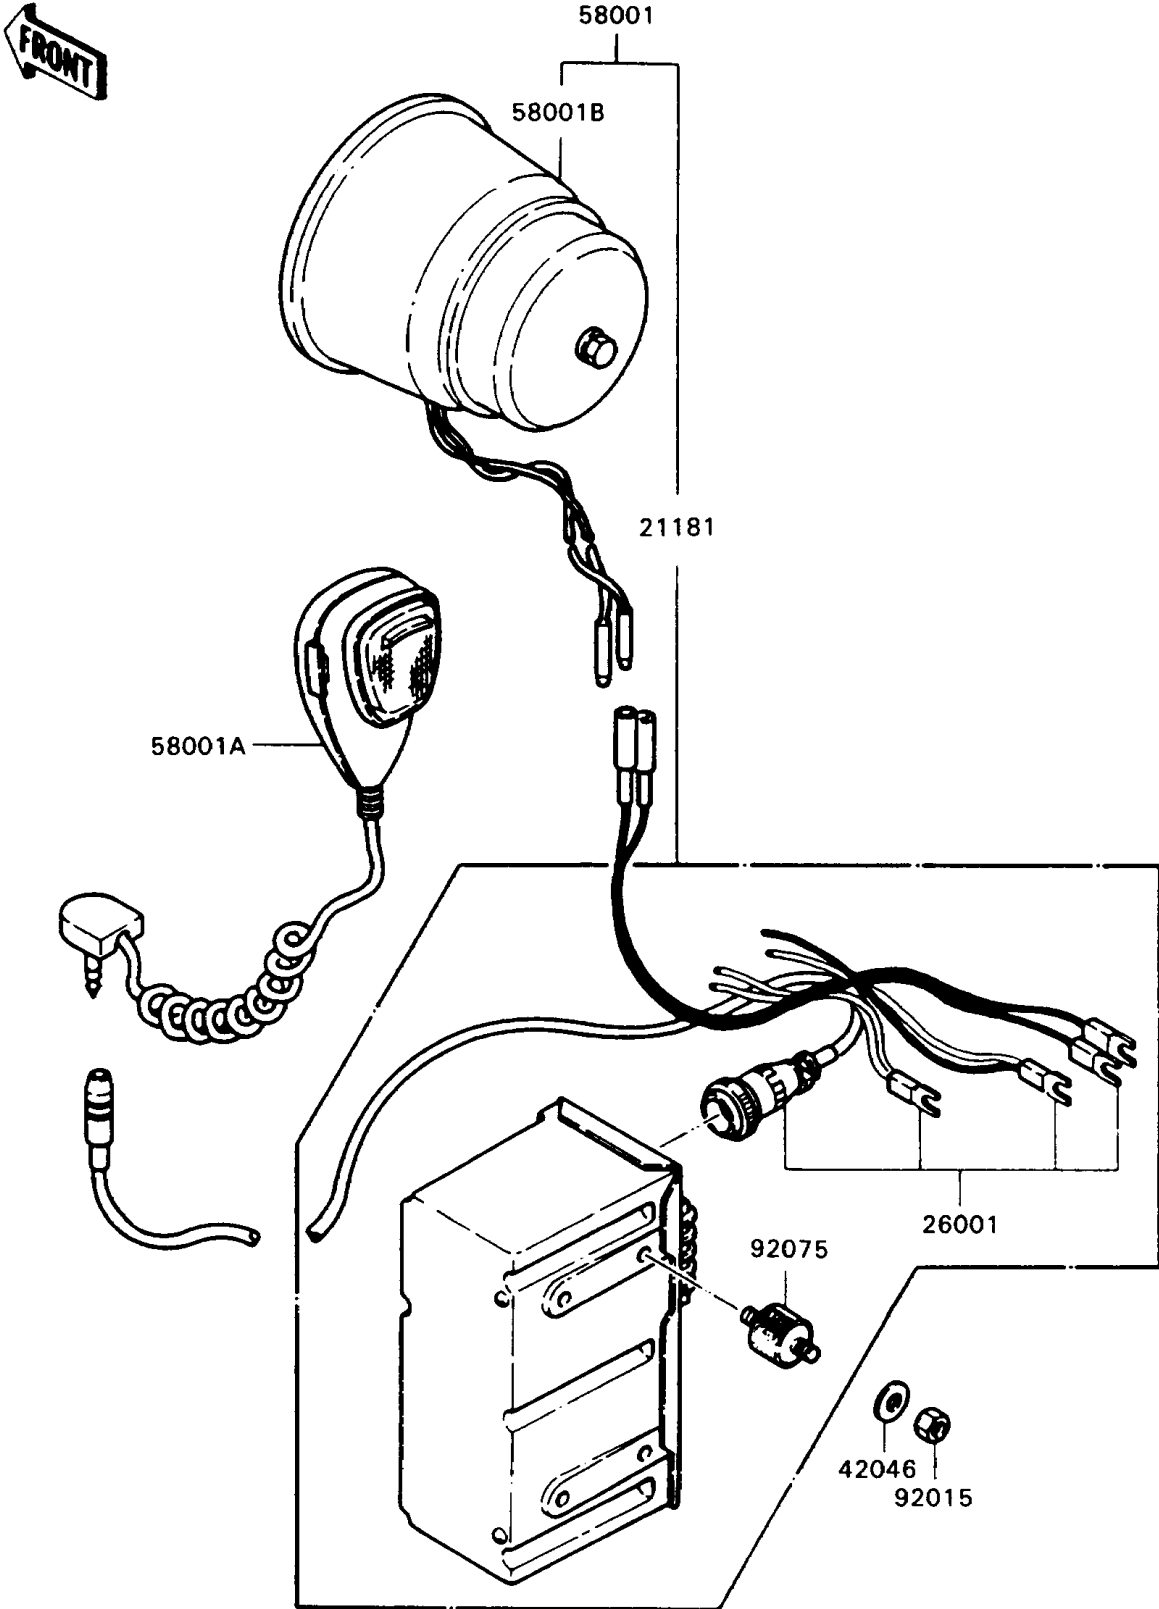

# 1994 Police 1000 PARTS DIAGRAM

Accessory

# 1994 Police 1000 PARTS LIST

## Accessory

ITEM NAME	PART NUMBER	QUANTITY
AMPLIFIER (Ref # 21181)	21181-1057	1
HARNESS (Ref # 26001)	26001-4021	1
WASHWER (Ref # 42046)	42046-008	4
ASSY (Ref # 58001)	58001-1052	1
MICROPHONE (Ref # 58001A)	58001-4016	1
SPEAKER (Ref # 58001B)	58001-4019	1
NUT (Ref # 92015)	92015-4018	4
DAMPER (Ref # 92075)	92075-4035	4