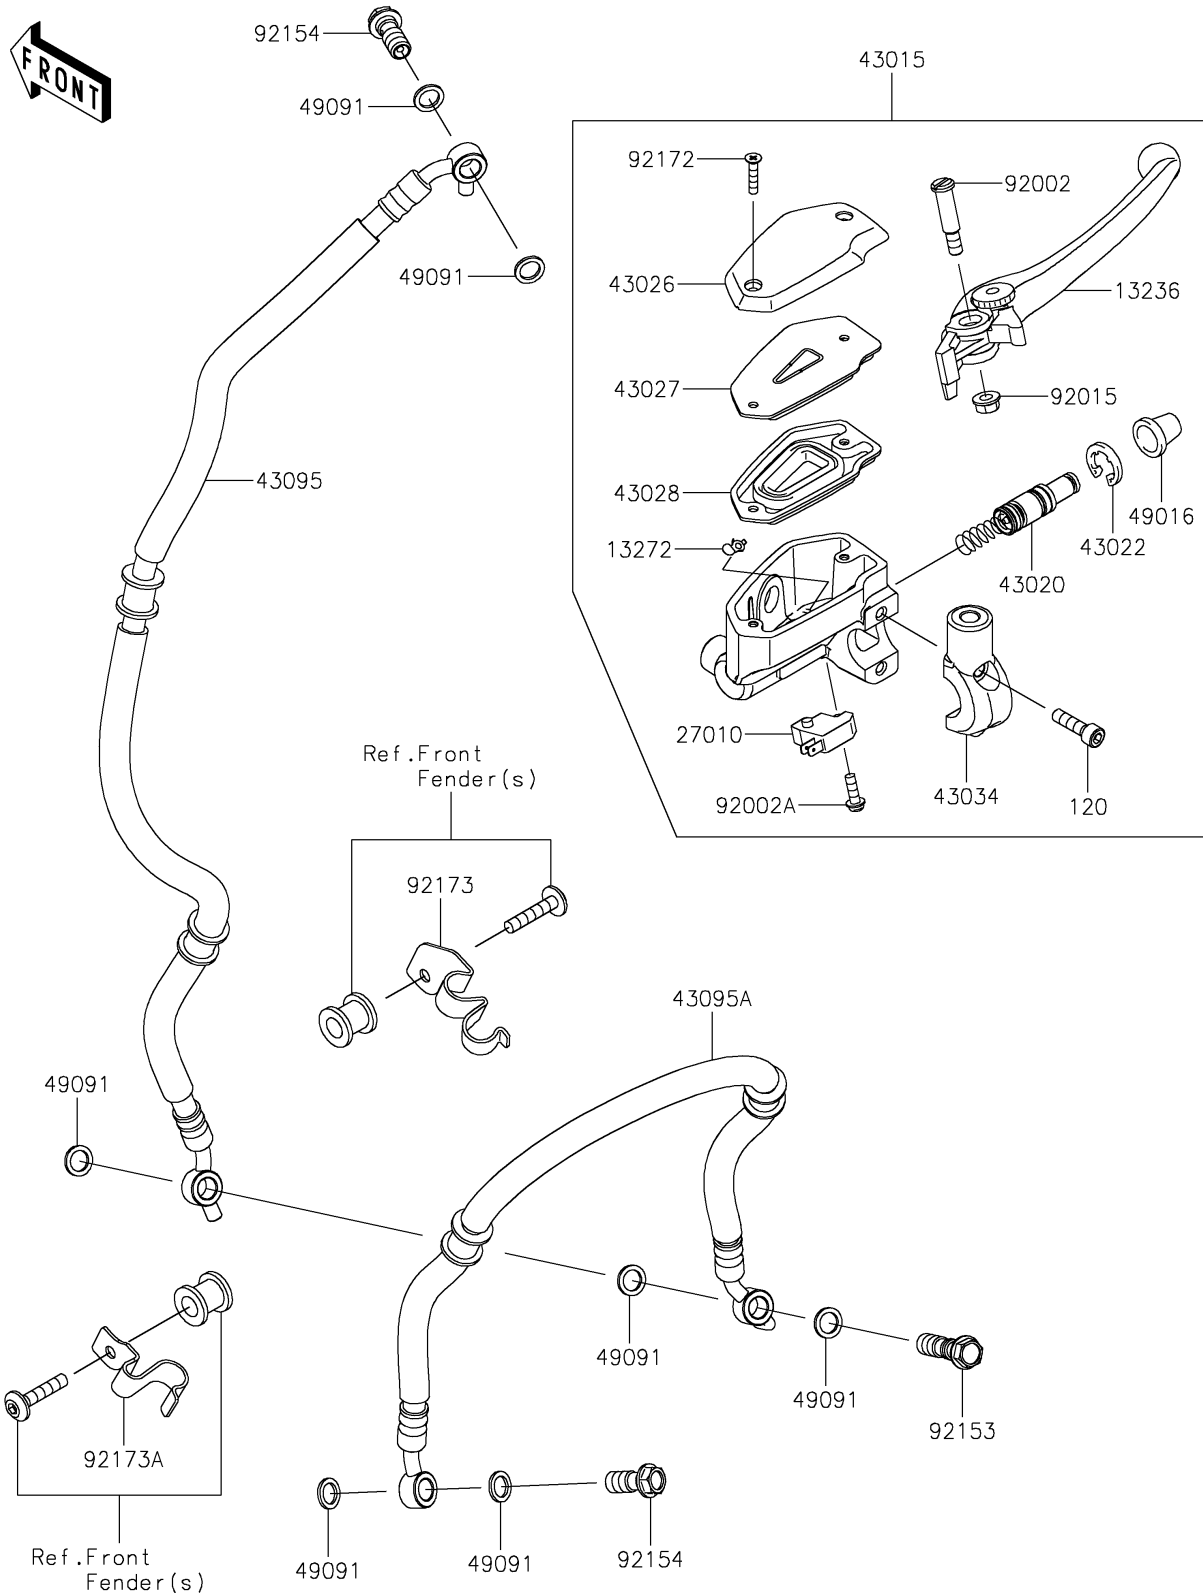

2022 Z650 PARTS DIAGRAM

Front Master Cylinder

F2291

2022 Z650 PARTS LIST

Front Master Cylinder

ITEM NAME	PART NUMBER	QUANTITY
LEVER-COMP,FRONT BRAKE (Ref # 13236)	13236-0140	1
PLATE (Ref # 13272)	13272-0573	1
SWITCH,BRAKE (Ref # 27010)	27010-0762	1
CYLINDER-ASSY-MASTER,FR (Ref # 43015)	43015-0601	1
PISTON-COMP-BRAKE (Ref # 43020)	43020-0008	1
STOPPER-BRAKE,PISTON (Ref # 43022)	43022-1010	1
CAP-BRAKE (Ref # 43026)	43026-0019	1
PLATE-DIAPHRAGM (Ref # 43027)	43027-0008	1
DIAPHRAGM (Ref # 43028)	43028-0015	1
HOLDER-BRAKE,MASTER CYLINDER (Ref # 43034)	43034-0049	1
HOSE-BRAKE,FR,765MM (Ref # 43095)	43095-0963	1
HOSE-BRAKE,CAL-CAL,549MM (Ref # 43095A)	43095-0964	1
COVER-SEAL,MASTER CYLINDER (Ref # 49016)	49016-1044	1
WASHER-SEAL,10.1X14.5X1.5 (Ref # 49091)	49091-0001	7
BOLT,LEVER SET,BLACK (Ref # 92002)	92002-1322	1
BOLT,SCREW,4X12 (Ref # 92002A)	92002-1323	1
NUT,FLANGED,6MM (Ref # 92015)	92015-1528	1
BOLT,OIL,L=37 (Ref # 92153)	92153-0628	1
BOLT,OIL,L=23 (Ref # 92154)	92154-4239	2
SCREW,4X20 (Ref # 92172)	92172-0320	2
CLAMP,FR FENDER,RH (Ref # 92173)	92173-1612	1
CLAMP,FR FENDER,LH (Ref # 92173A)	92173-2290	1
BOLT-SOCKET,6X22 (Ref # 120)	120CB0622	2