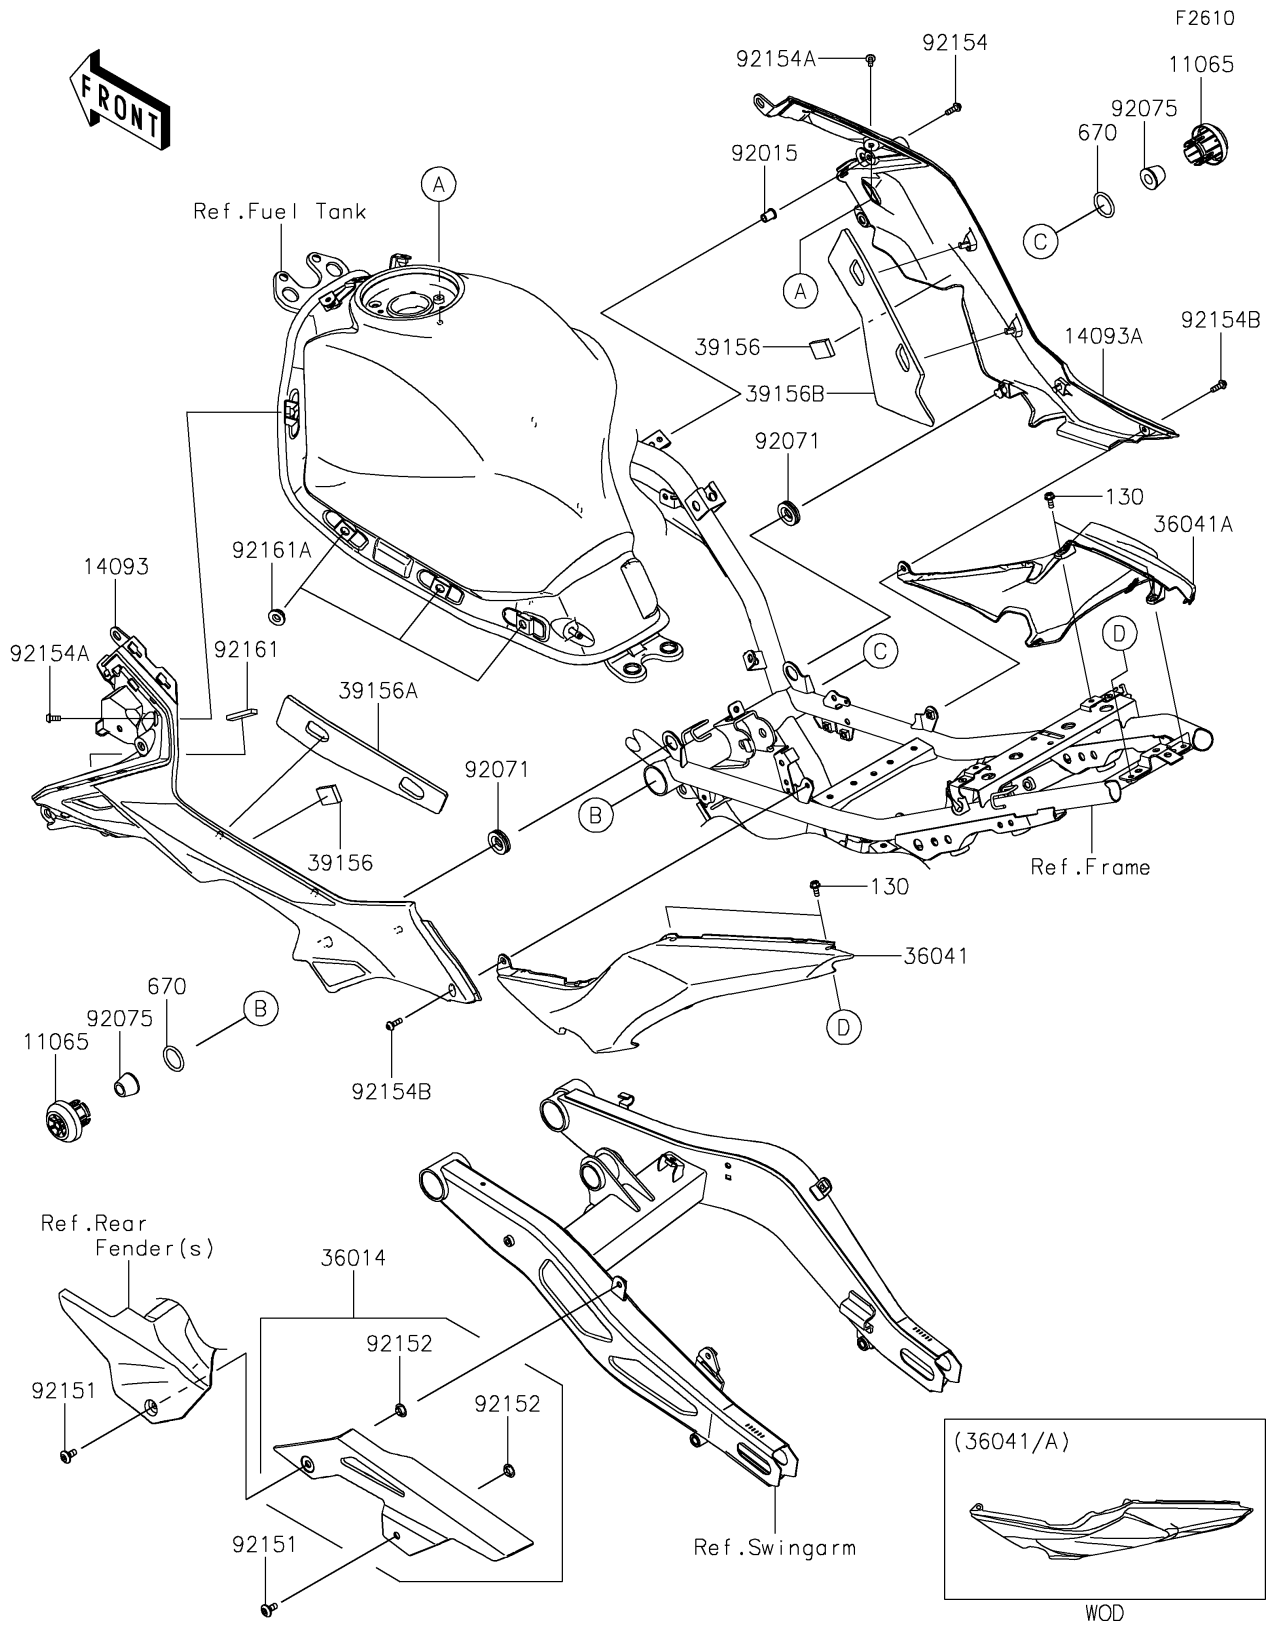

# 2022 Z650 PARTS DIAGRAM

## Side Covers/Chain Cover

## 2022 Z650 PARTS LIST

### Side Covers/Chain Cover

ITEM NAME	PART NUMBER	QUANTITY
CAP (Ref # 11065)	11065-0956	2
COVER,KNEE GRIP,LH (Ref # 14093)	14093-0613	1
COVER,KNEE GRIP,RH (Ref # 14093A)	14093-0614	1
CASE-CHAIN (Ref # 36014)	36014-0044	1
COVER-TAIL,LH,M.S.BLACK (Ref # 36041)	36041-0033-660	1
COVER-TAIL,RH,M.S.BLACK (Ref # 36041A)	36041-0034-660	1
PAD,20X30X6 (Ref # 39156)	39156-1751	2
PAD,KNEE GRIP COVER,LH (Ref # 39156A)	39156-2589	1
PAD,KNEE GRIP COVER,RH (Ref # 39156B)	39156-2590	1
NUT,WELL,5MM (Ref # 92015)	92015-1757	1
GROMMET (Ref # 92071)	92071-1043	2
DAMPER,HANDLE HOLDER (Ref # 92075)	92075-039	2
BOLT,SOCKET,6X14 (Ref # 92151)	92151-1654	2
COLLAR,8.8X11.2X4 (Ref # 92152)	92152-0909	2
BOLT,SOCKET,5X16 (Ref # 92154)	92154-0209	1
BOLT,SOCKET,5X12 (Ref # 92154A)	92154-1421	2
BOLT,SOCKET,5X16 (Ref # 92154B)	92154-1701	2
DAMPER,TANK COVER (Ref # 92161)	92161-0804	1
DAMPER,6X20X7.5 (Ref # 92161A)	92161-1937	6
BOLT-FLANGED,5X12 (Ref # 130)	130BA0512	4
O RING,25MM (Ref # 670)	670B3025	2