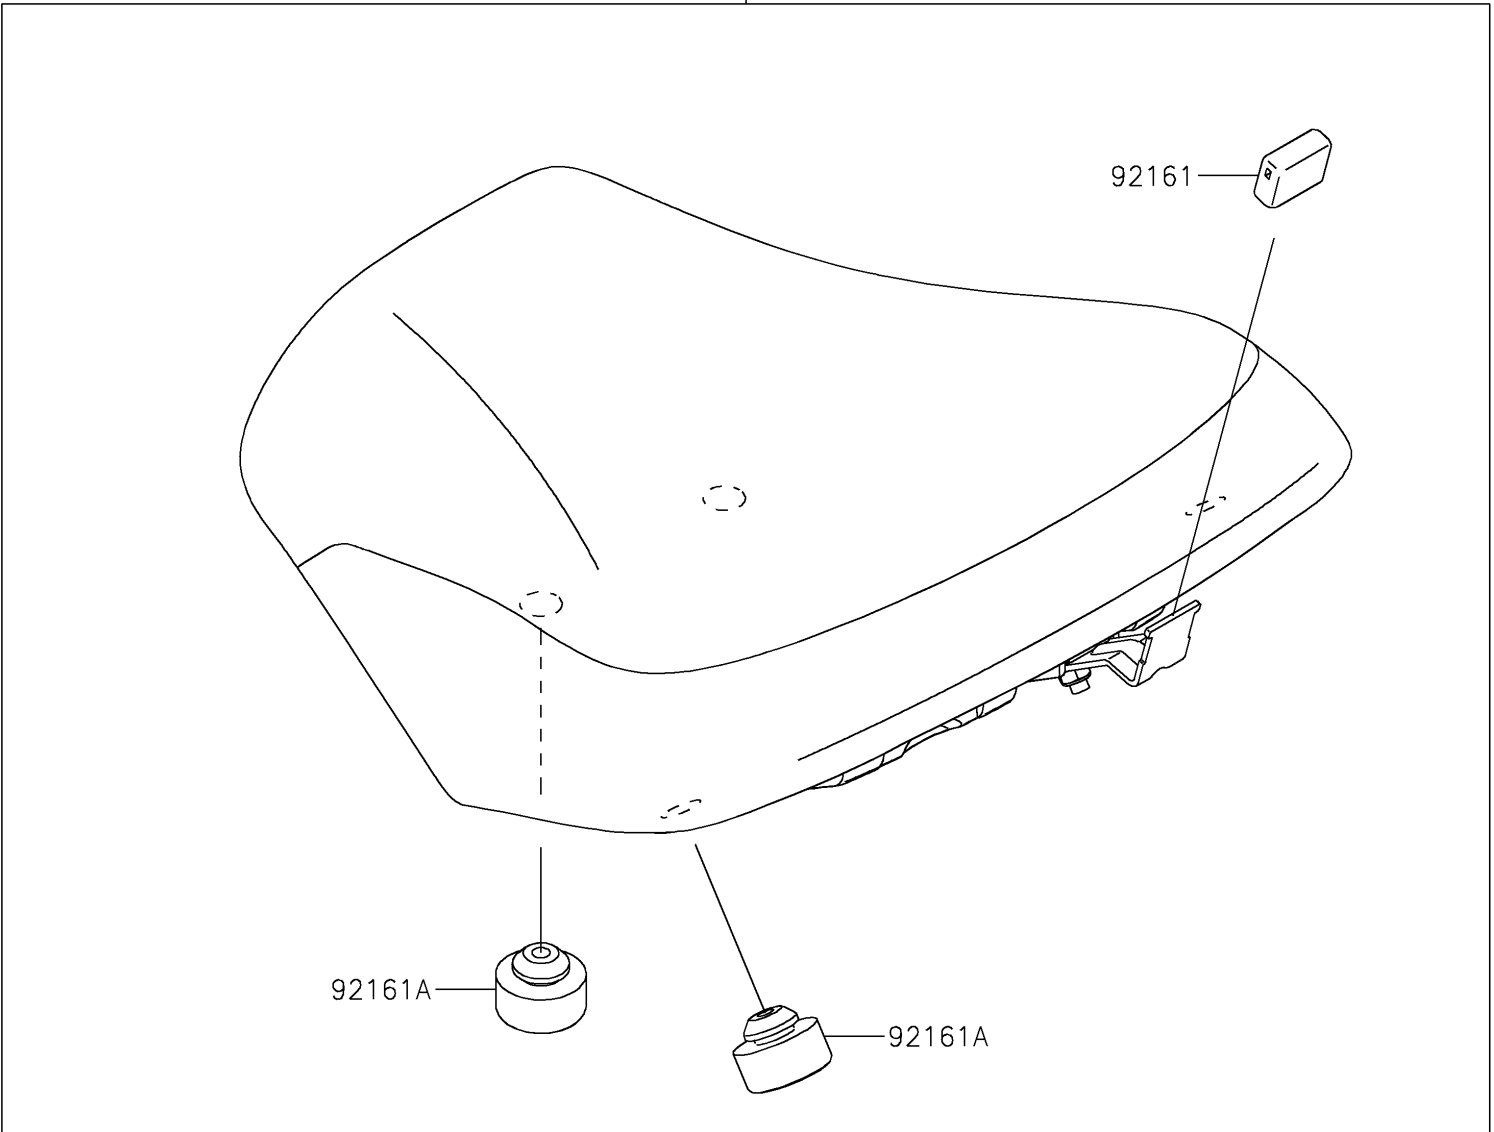

# 2022 Z650 PARTS DIAGRAM

Accessory(High Seat)

F2910C

99994

92161 

92161A 

 92161A

## 2022 Z650 PARTS LIST

Accessory(High Seat)

ITEM NAME	PART NUMBER	QUANTITY
DAMPER,SEAT BRACKET,FR (Ref # 92161)	92161-1865	1
DAMPER,14X30X14.5 (Ref # 92161A)	92161-1970	4
KIT-ACCESSORY,HIGH-SEAT (Ref # 99994)	99994-1062	1