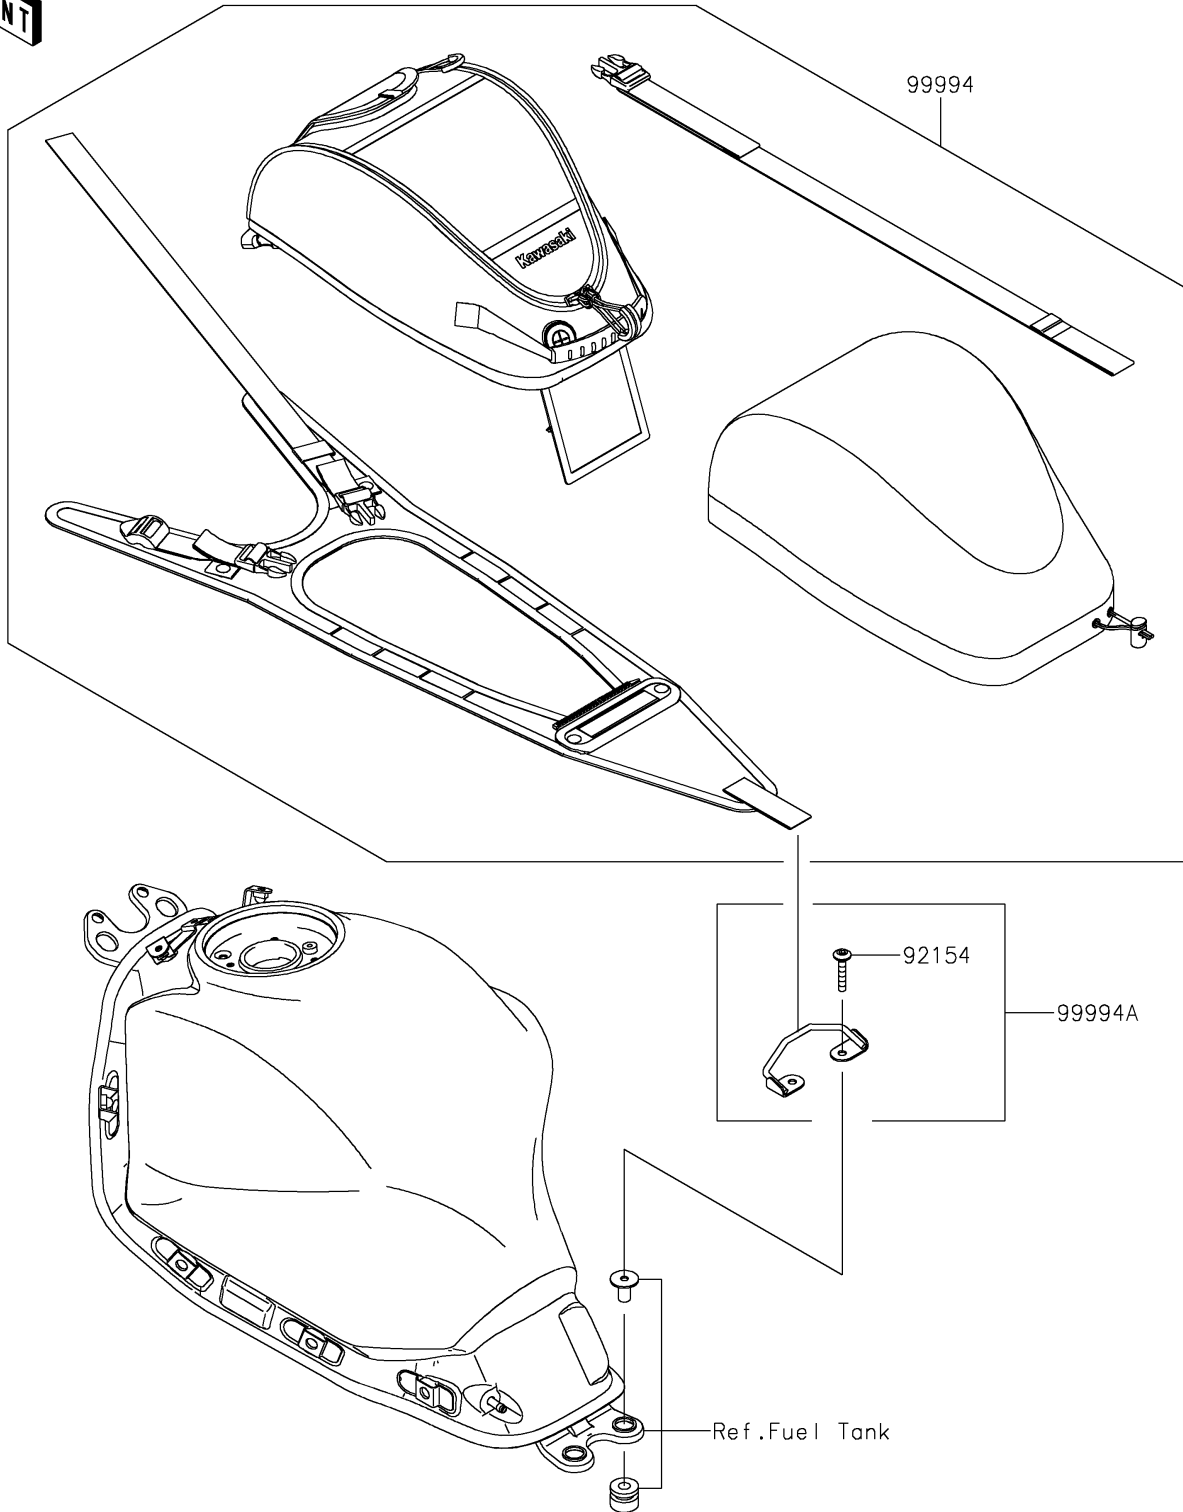

2022 Z650 PARTS DIAGRAM

Accessory(Tank Bag)

F2910D

2022 Z650 PARTS LIST

Accessory(Tank Bag)

ITEM NAME	PART NUMBER	QUANTITY
BOLT,SOCKET,6X35 (Ref # 92154)	92154-0203	2
KIT-ACCESSORY,TANK BAG (Ref # 99994)	99994-0803	1
KIT-ACCESSORY,TANK BAG BRACKET (Ref # 99994A)	99994-0885	1