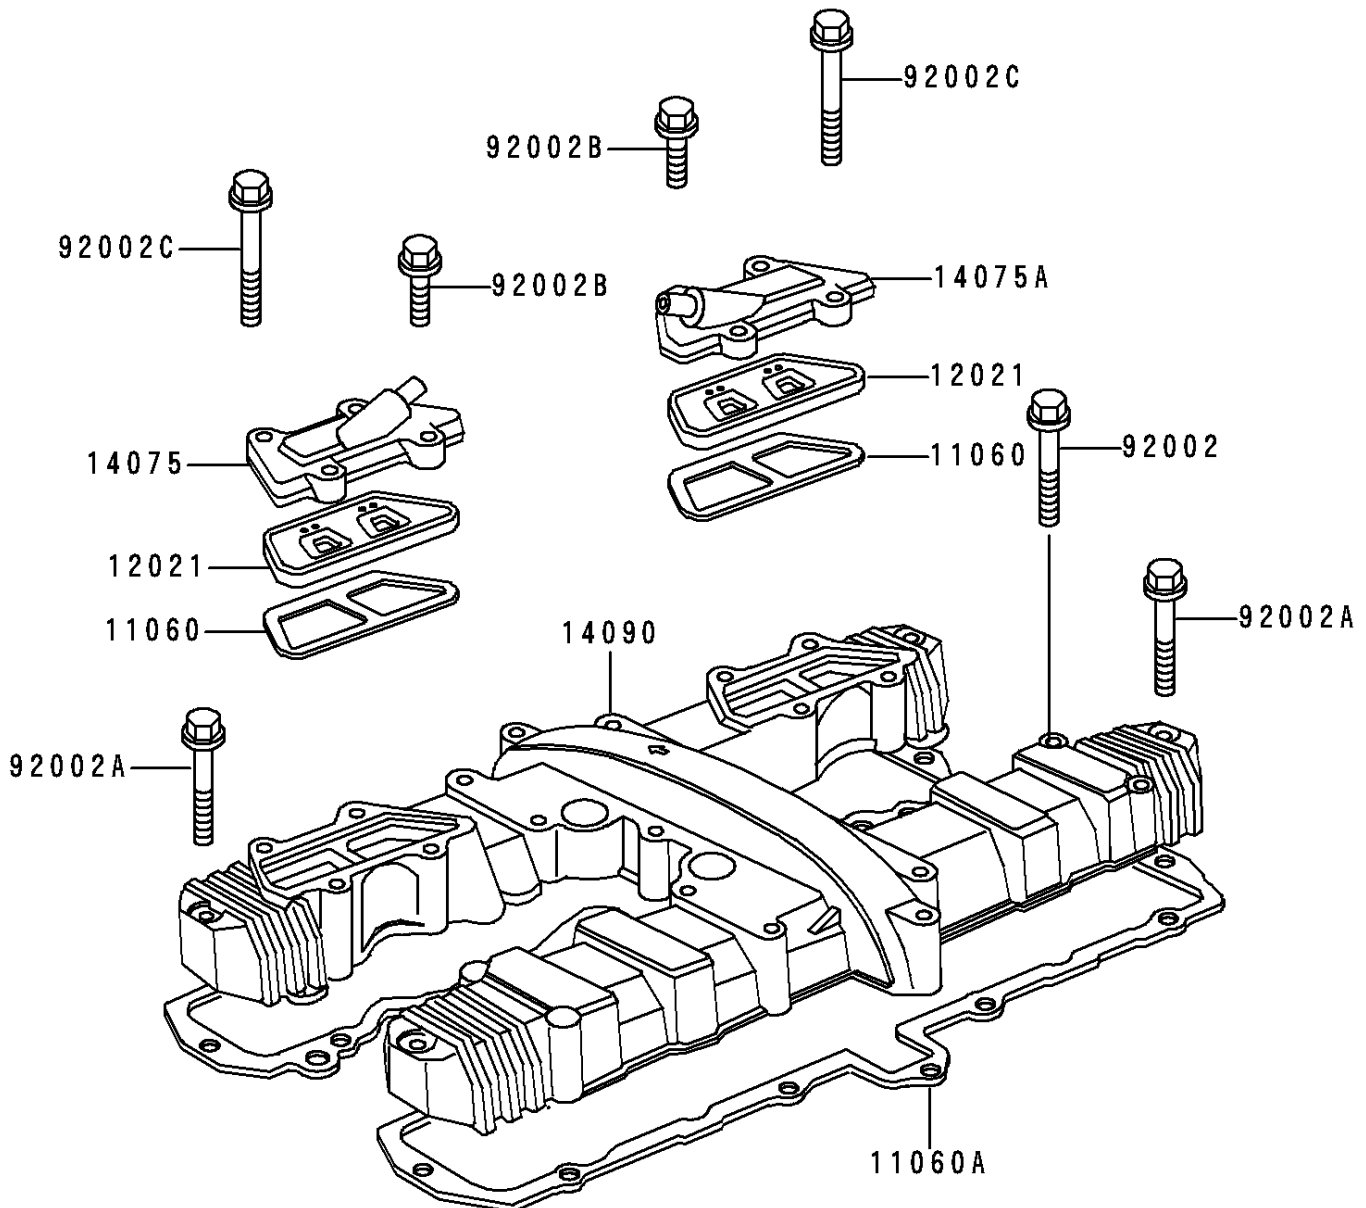

1996 Police 1000 PARTS DIAGRAM

Cylinder Head Cover

E1112

1996 Police 1000 PARTS LIST

Cylinder Head Cover

ITEM NAME	PART NUMBER	QUANTITY
GASKET, REED VALVE (Ref # 11060)	11060-1066	2
GASKET, CYLINDER HEAD COVER (Ref # 11060A)	11060-1691	1
VALVE-ASSY-REED (Ref # 12021)	12021-1008	2
CAP-ASSY, REED VALVE, LH, SILVER (Ref # 14075)	14075-5018	1
CAP-ASSY, REED VALVE, RH, SILVER (Ref # 14075A)	14075-5019	1
COVER, CYLINDER HEAD, SILVER, AP (Ref # 14090)	14090-1419	1
BOLT, 6X45 (Ref # 92002)	92002-1151	16
BOLT, 6X52 (Ref # 92002A)	92002-1152	4
BOLT, 6X22 (Ref # 92002B)	92002-1154	4
BOLT, 6X70 (Ref # 92002C)	92002-1155	4