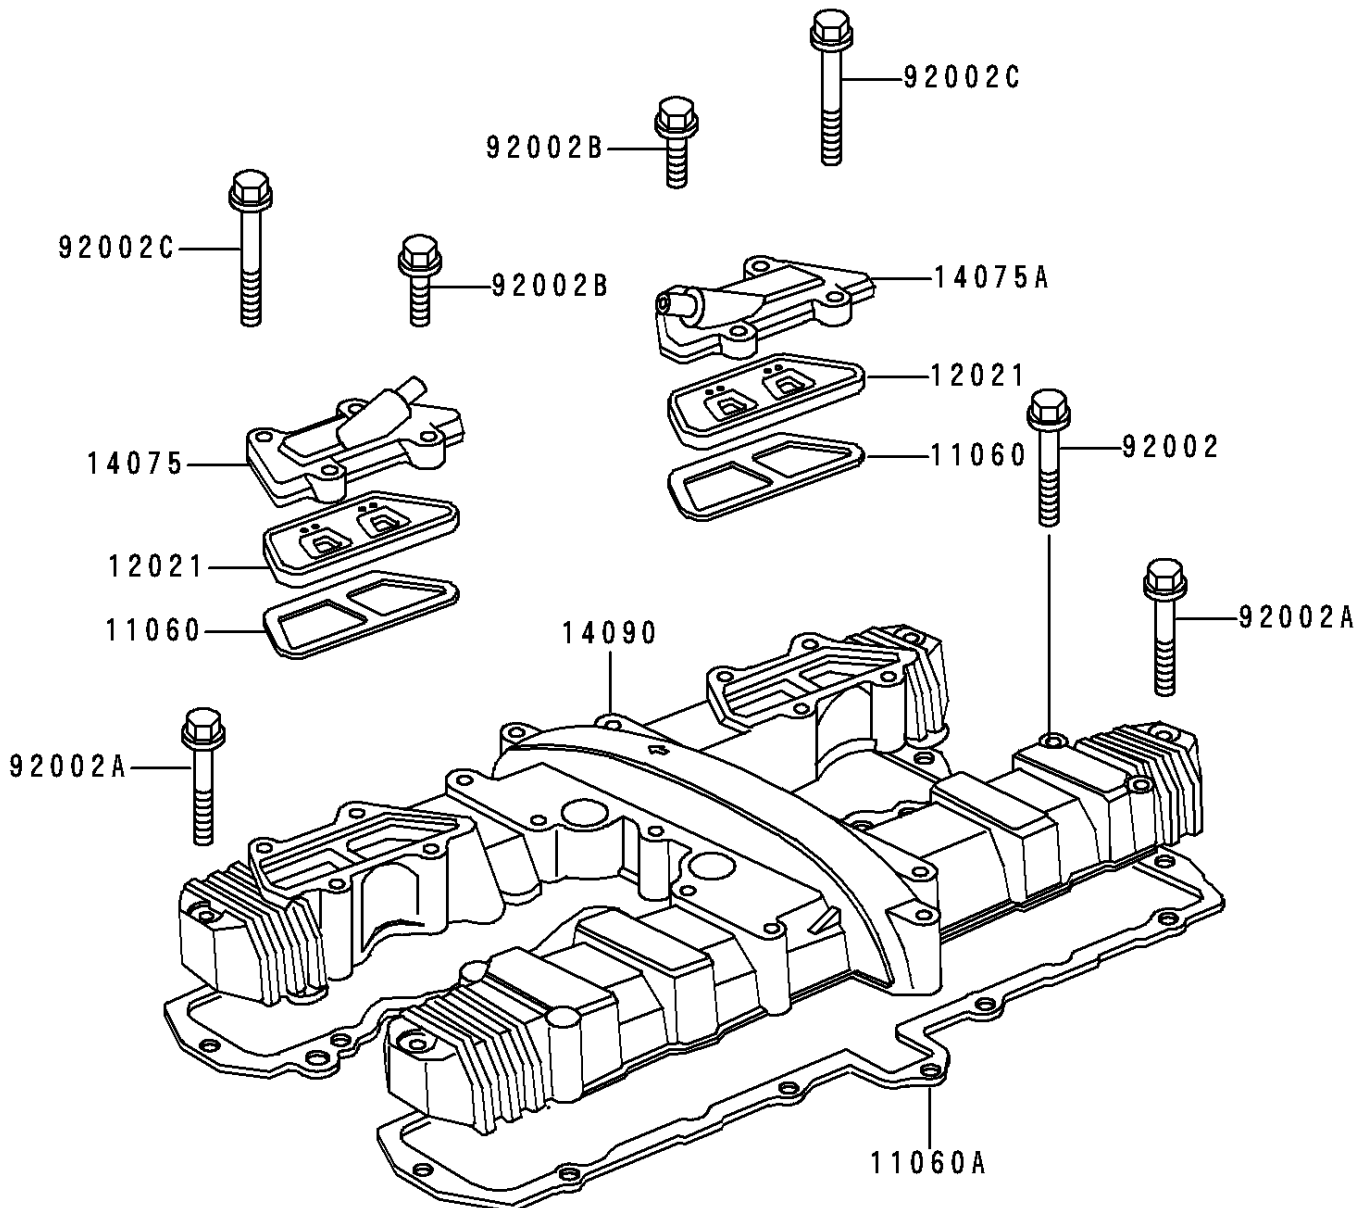

# 1996 Police 1000 PARTS DIAGRAM

Cylinder Head Cover

E1112

# 1996 Police 1000 PARTS LIST

## Cylinder Head Cover

ITEM NAME	PART NUMBER	QUANTITY
GASKET, REED VALVE (Ref # 11060)	11060-1066	2
GASKET, CYLINDER HEAD COVER (Ref # 11060A)	11060-1691	1
VALVE-ASSY-REED (Ref # 12021)	12021-1008	2
CAP-ASSY, REED VALVE, LH, SILVER (Ref # 14075)	14075-5018	1
CAP-ASSY, REED VALVE, RH, SILVER (Ref # 14075A)	14075-5019	1
COVER, CYLINDER HEAD, SILVER, AP (Ref # 14090)	14090-1419	1
BOLT, 6X45 (Ref # 92002)	92002-1151	16
BOLT, 6X52 (Ref # 92002A)	92002-1152	4
BOLT, 6X22 (Ref # 92002B)	92002-1154	4
BOLT, 6X70 (Ref # 92002C)	92002-1155	4