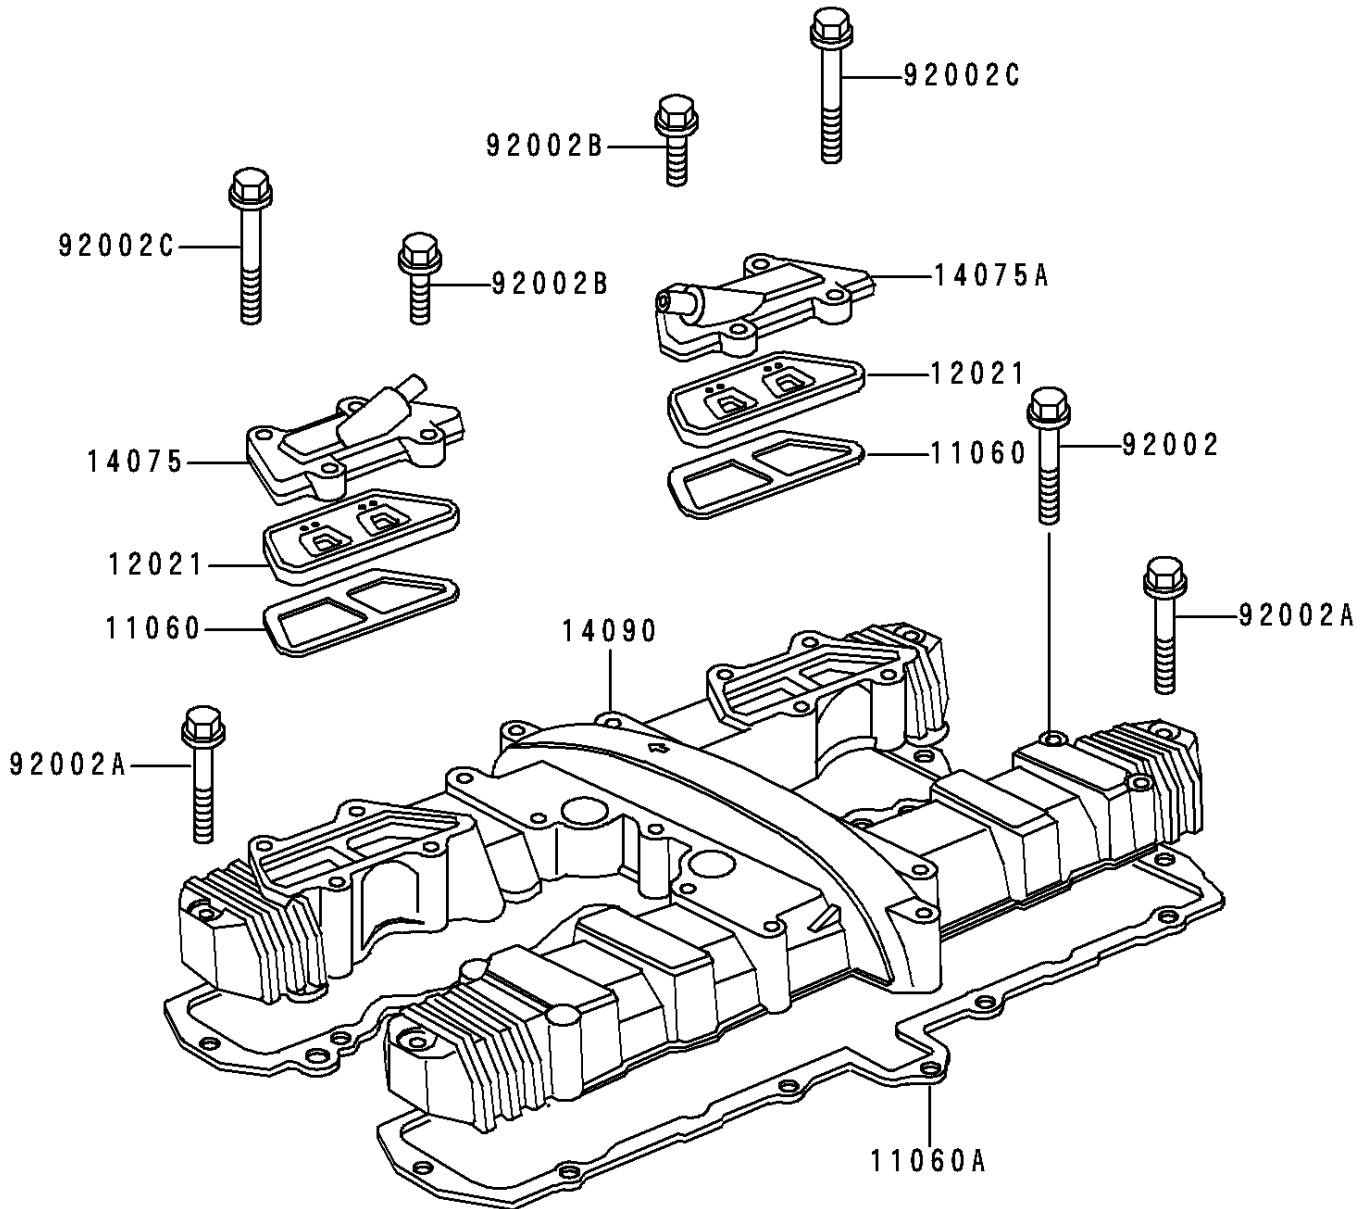

# 1998 Police 1000 PARTS DIAGRAM

Cylinder Head Cover

E1112

# 1998 Police 1000 PARTS LIST

## Cylinder Head Cover

| ITEM NAME                                       | PART NUMBER | QUANTITY |
|---|-------------|----------|
| GASKET, REED VALVE (Ref # 11060)                | 11060-1066  | 2        |
| GASKET, CYLINDER HEAD COVER (Ref # 11060A)      | 11060-1691  | 1        |
| VALVE-ASSY-REED (Ref # 12021)                   | 12021-1008  | 2        |
| CAP-ASSY, REED VALVE, LH, SILVER (Ref # 14075)  | 14075-5018  | 1        |
| CAP-ASSY, REED VALVE, RH, SILVER (Ref # 14075A) | 14075-5019  | 1        |
| COVER, CYLINDER HEAD, SILVER, AP (Ref # 14090)  | 14090-1419  | 1        |
| BOLT, 6X45 (Ref # 92002)                        | 92002-1151  | 16       |
| BOLT, 6X52 (Ref # 92002A)                       | 92002-1152  | 4        |
| BOLT, 6X22 (Ref # 92002B)                       | 92002-1154  | 4        |
| BOLT, 6X70 (Ref # 92002C)                       | 92002-1155  | 4        |