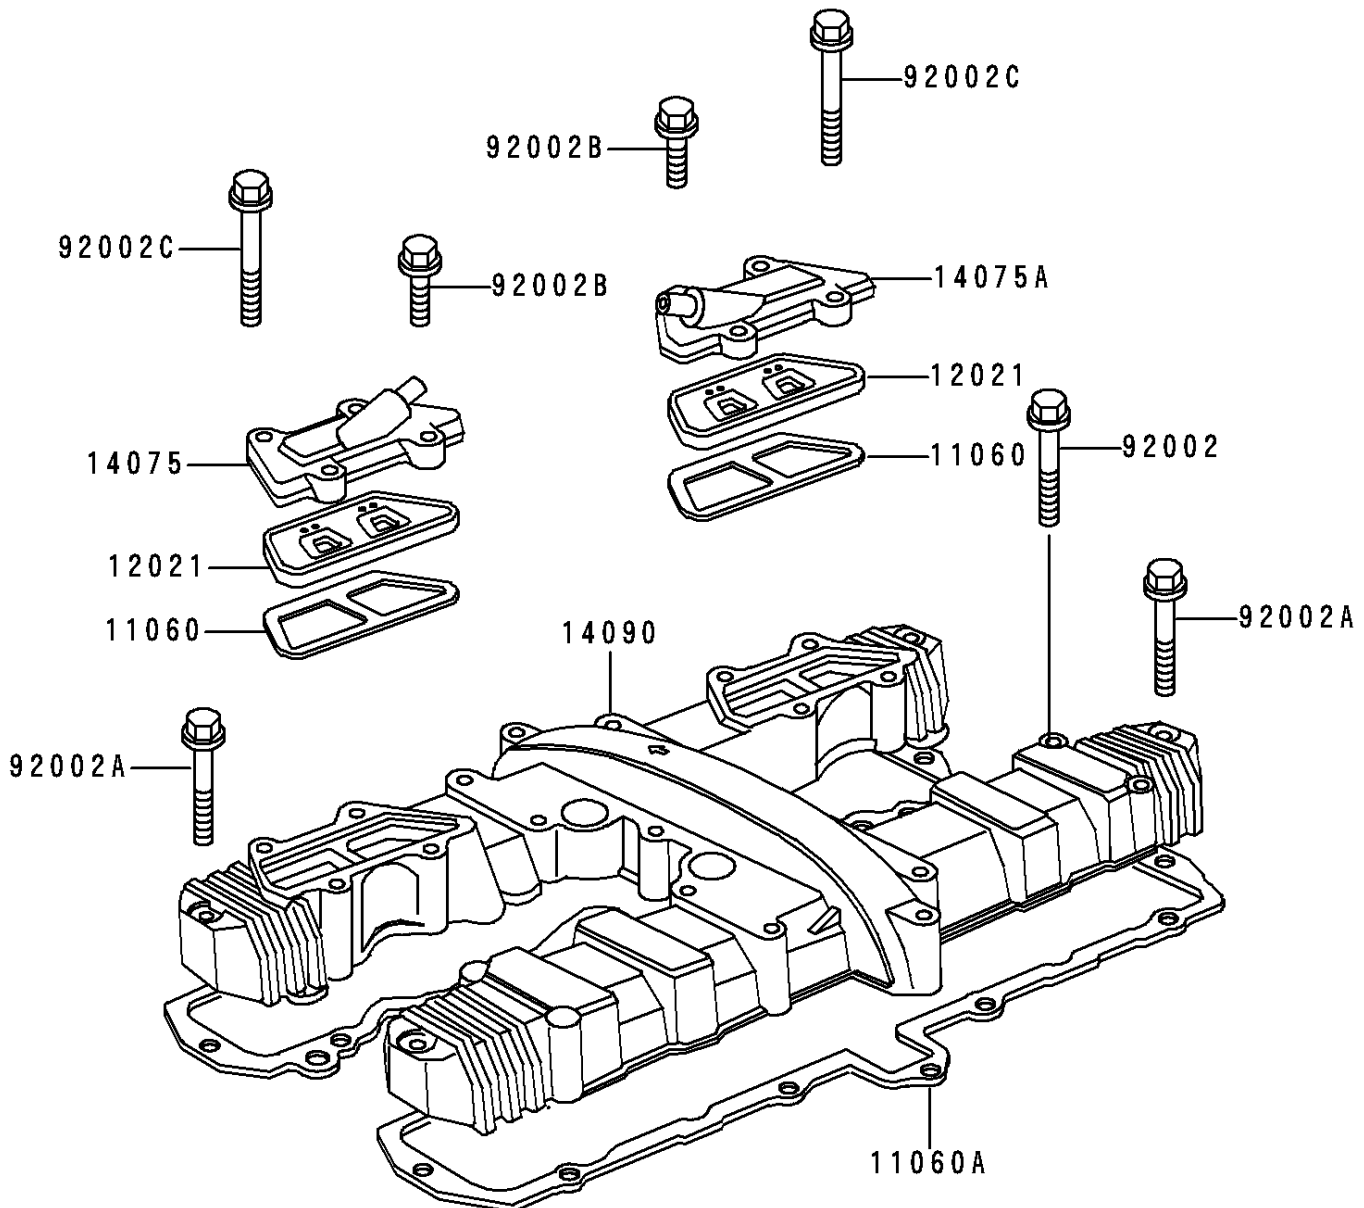

1998 Police 1000 PARTS DIAGRAM

Cylinder Head Cover

E1112

1998 Police 1000 PARTS LIST

Cylinder Head Cover

ITEM NAME	PART NUMBER	QUANTITY
GASKET, REED VALVE (Ref # 11060)	11060-1066	2
GASKET, CYLINDER HEAD COVER (Ref # 11060A)	11060-1691	1
VALVE-ASSY-REED (Ref # 12021)	12021-1008	2
CAP-ASSY, REED VALVE, LH, SILVER (Ref # 14075)	14075-5018	1
CAP-ASSY, REED VALVE, RH, SILVER (Ref # 14075A)	14075-5019	1
COVER, CYLINDER HEAD, SILVER, AP (Ref # 14090)	14090-1419	1
BOLT, 6X45 (Ref # 92002)	92002-1151	16
BOLT, 6X52 (Ref # 92002A)	92002-1152	4
BOLT, 6X22 (Ref # 92002B)	92002-1154	4
BOLT, 6X70 (Ref # 92002C)	92002-1155	4