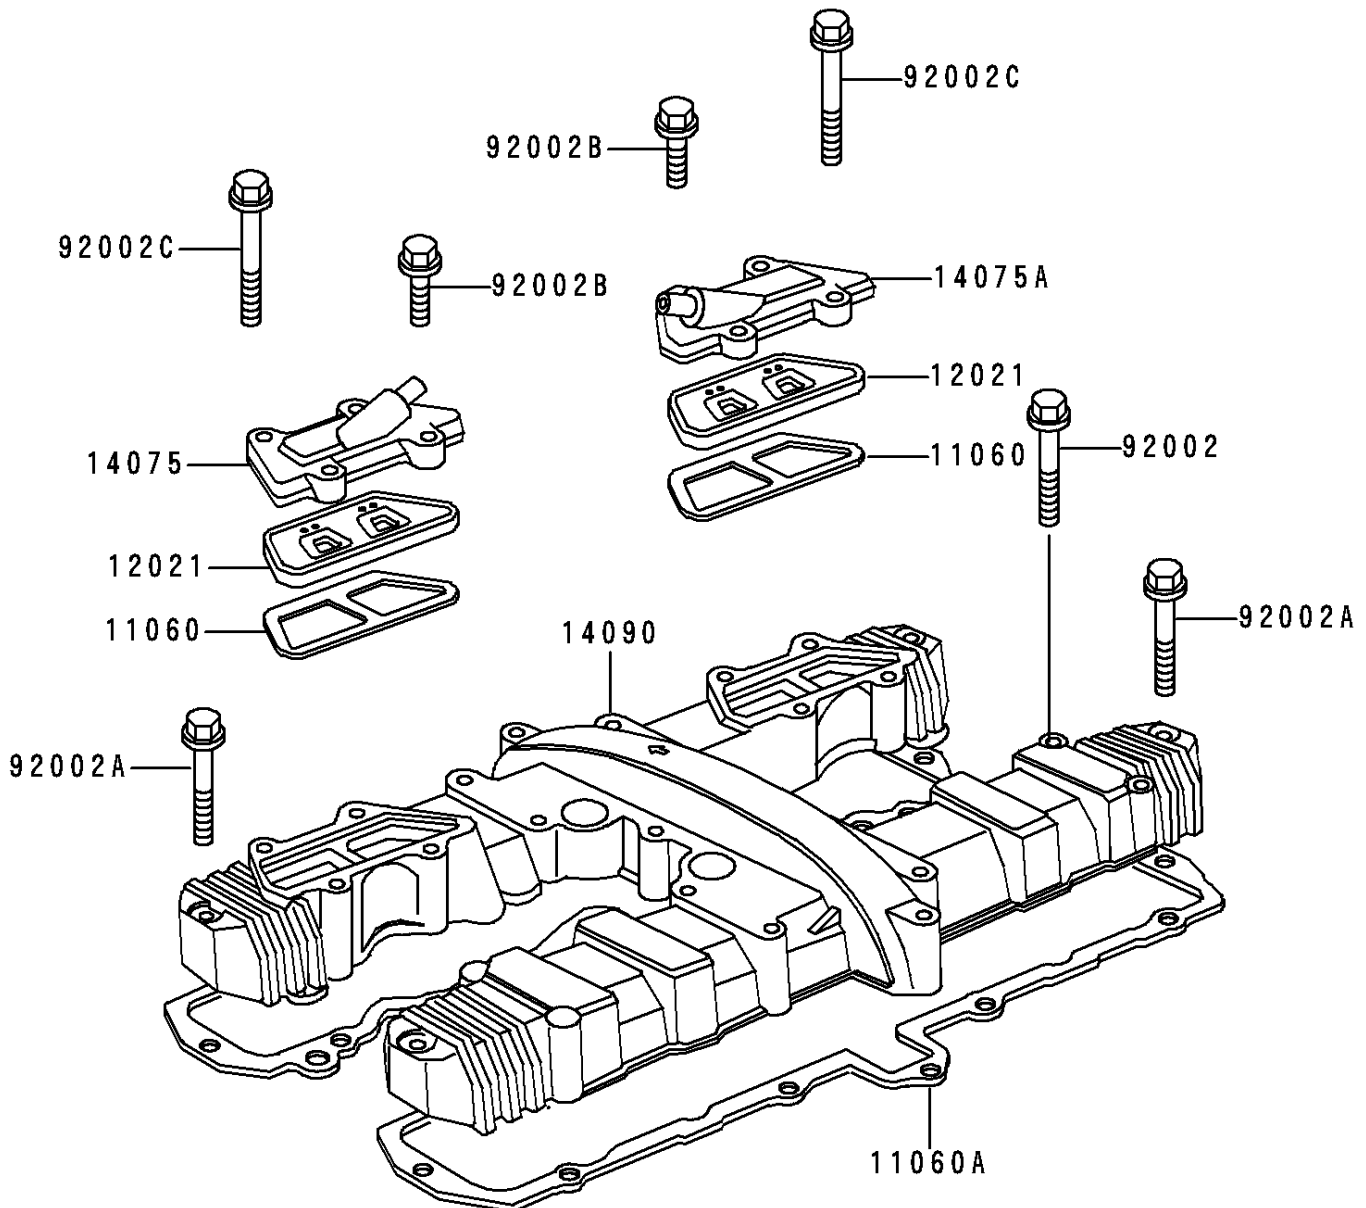

1999 Police 1000 PARTS DIAGRAM

Cylinder Head Cover

E1112

1999 Police 1000 PARTS LIST

Cylinder Head Cover

ITEM NAME	PART NUMBER	QUANTITY
GASKET, REED VALVE (Ref # 11060)	11060-1066	2
GASKET, CYLINDER HEAD COVER (Ref # 11060A)	11060-1691	1
VALVE-ASSY-REED (Ref # 12021)	12021-1008	2
CAP-ASSY, REED VALVE, LH, SILVER (Ref # 14075)	14075-5018	1
CAP-ASSY, REED VALVE, RH, SILVER (Ref # 14075A)	14075-5019	1
COVER, CYLINDER HEAD, SILVER, AP (Ref # 14090)	14090-1419	1
BOLT, 6X45 (Ref # 92002)	92002-1151	16
BOLT, 6X52 (Ref # 92002A)	92002-1152	4
BOLT, 6X22 (Ref # 92002B)	92002-1154	4
BOLT, 6X70 (Ref # 92002C)	92002-1155	4