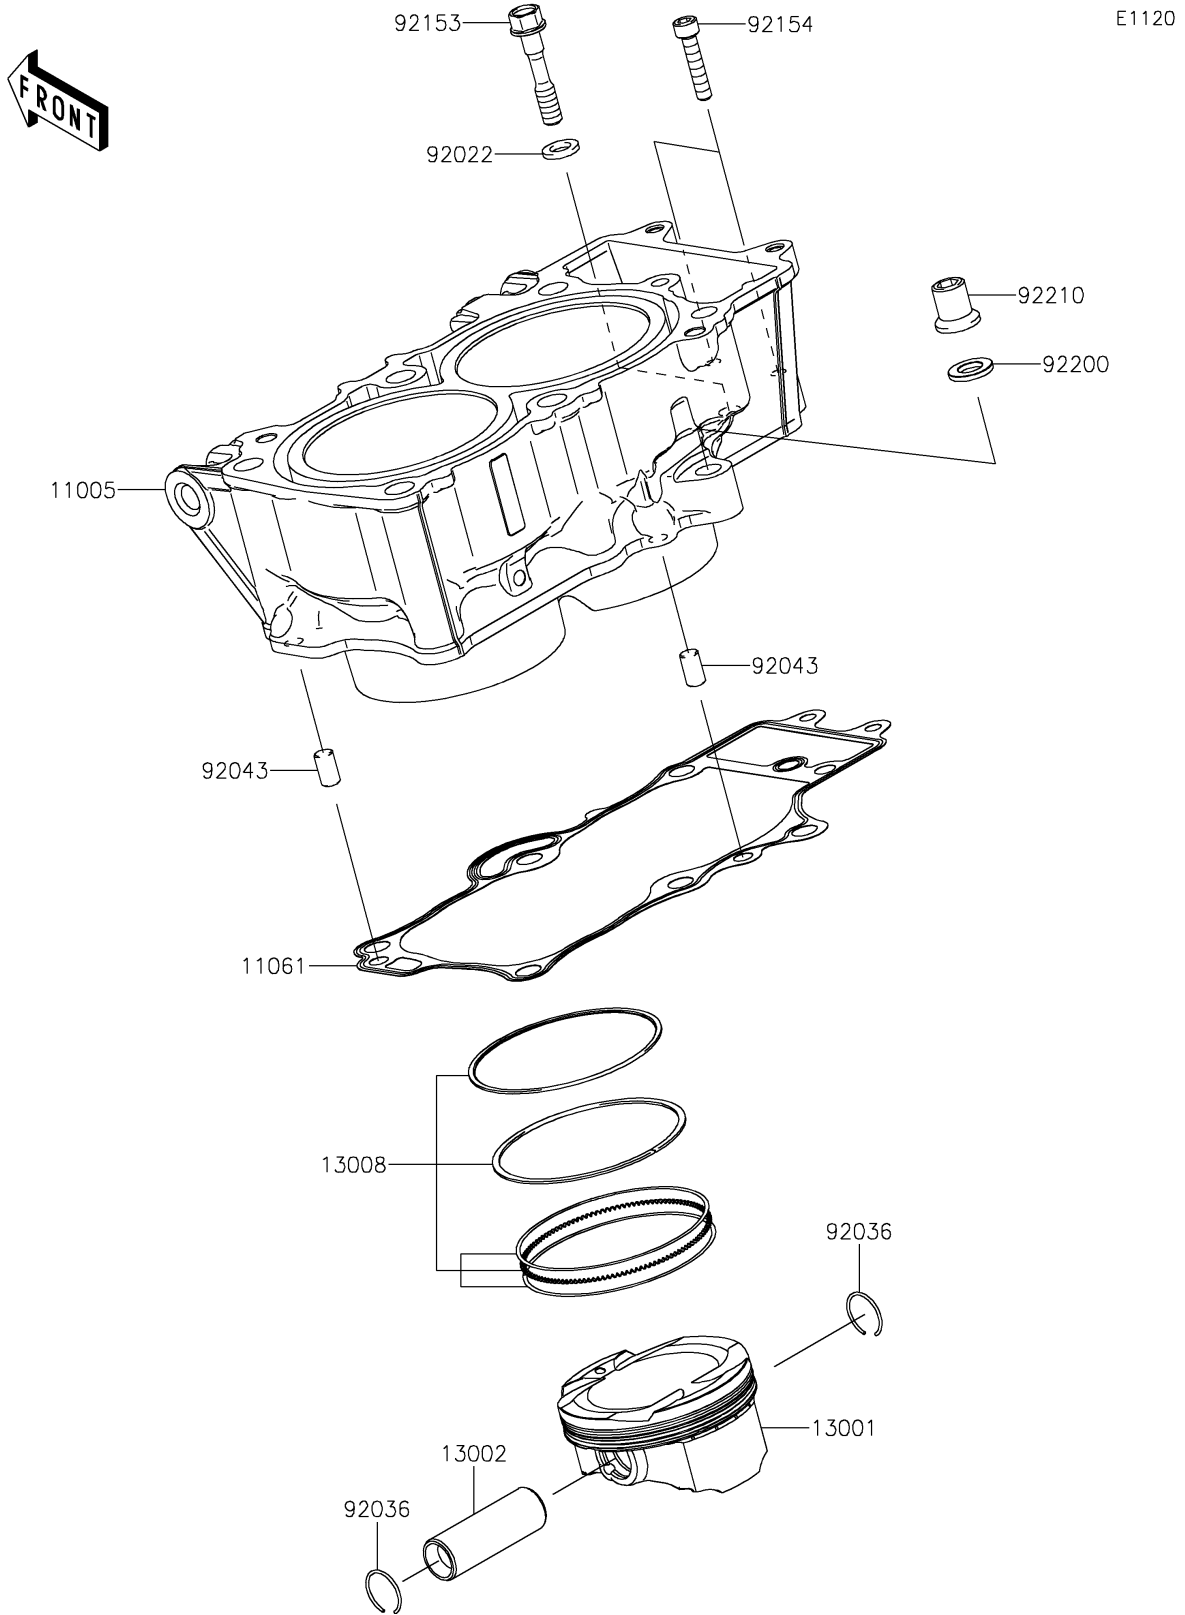

# 2022 NINJA® 650 PARTS DIAGRAM

Cylinder/Piston(s)

## 2022 NINJA® 650 PARTS LIST

### Cylinder/Piston(s)

ITEM NAME	PART NUMBER	QUANTITY
CYLINDER-ENGINE (Ref # 11005)	11005-0666	1
GASKET,CYLINDER BASE (Ref # 11061)	11061-1207	1
PISTON-ENGINE (Ref # 13001)	13001-0786	2
PIN-PISTON (Ref # 13002)	13002-0007	2
RING-SET-PISTON (Ref # 13008)	13008-1196	2
WASHER,9X15.5X2 (Ref # 92022)	92022-1401	1
RING-SNAP,PISTON PIN (Ref # 92036)	92036-008	4
PIN,8X14 (Ref # 92043)	92043-1567	2
BOLT,8X43 (Ref # 92153)	92153-1011	1
BOLT,SOCKET,6X30 (Ref # 92154)	92154-0116	2
WASHER,10.5X19X2.3 (Ref # 92200)	92200-0363	1
NUT (Ref # 92210)	92210-0223	1