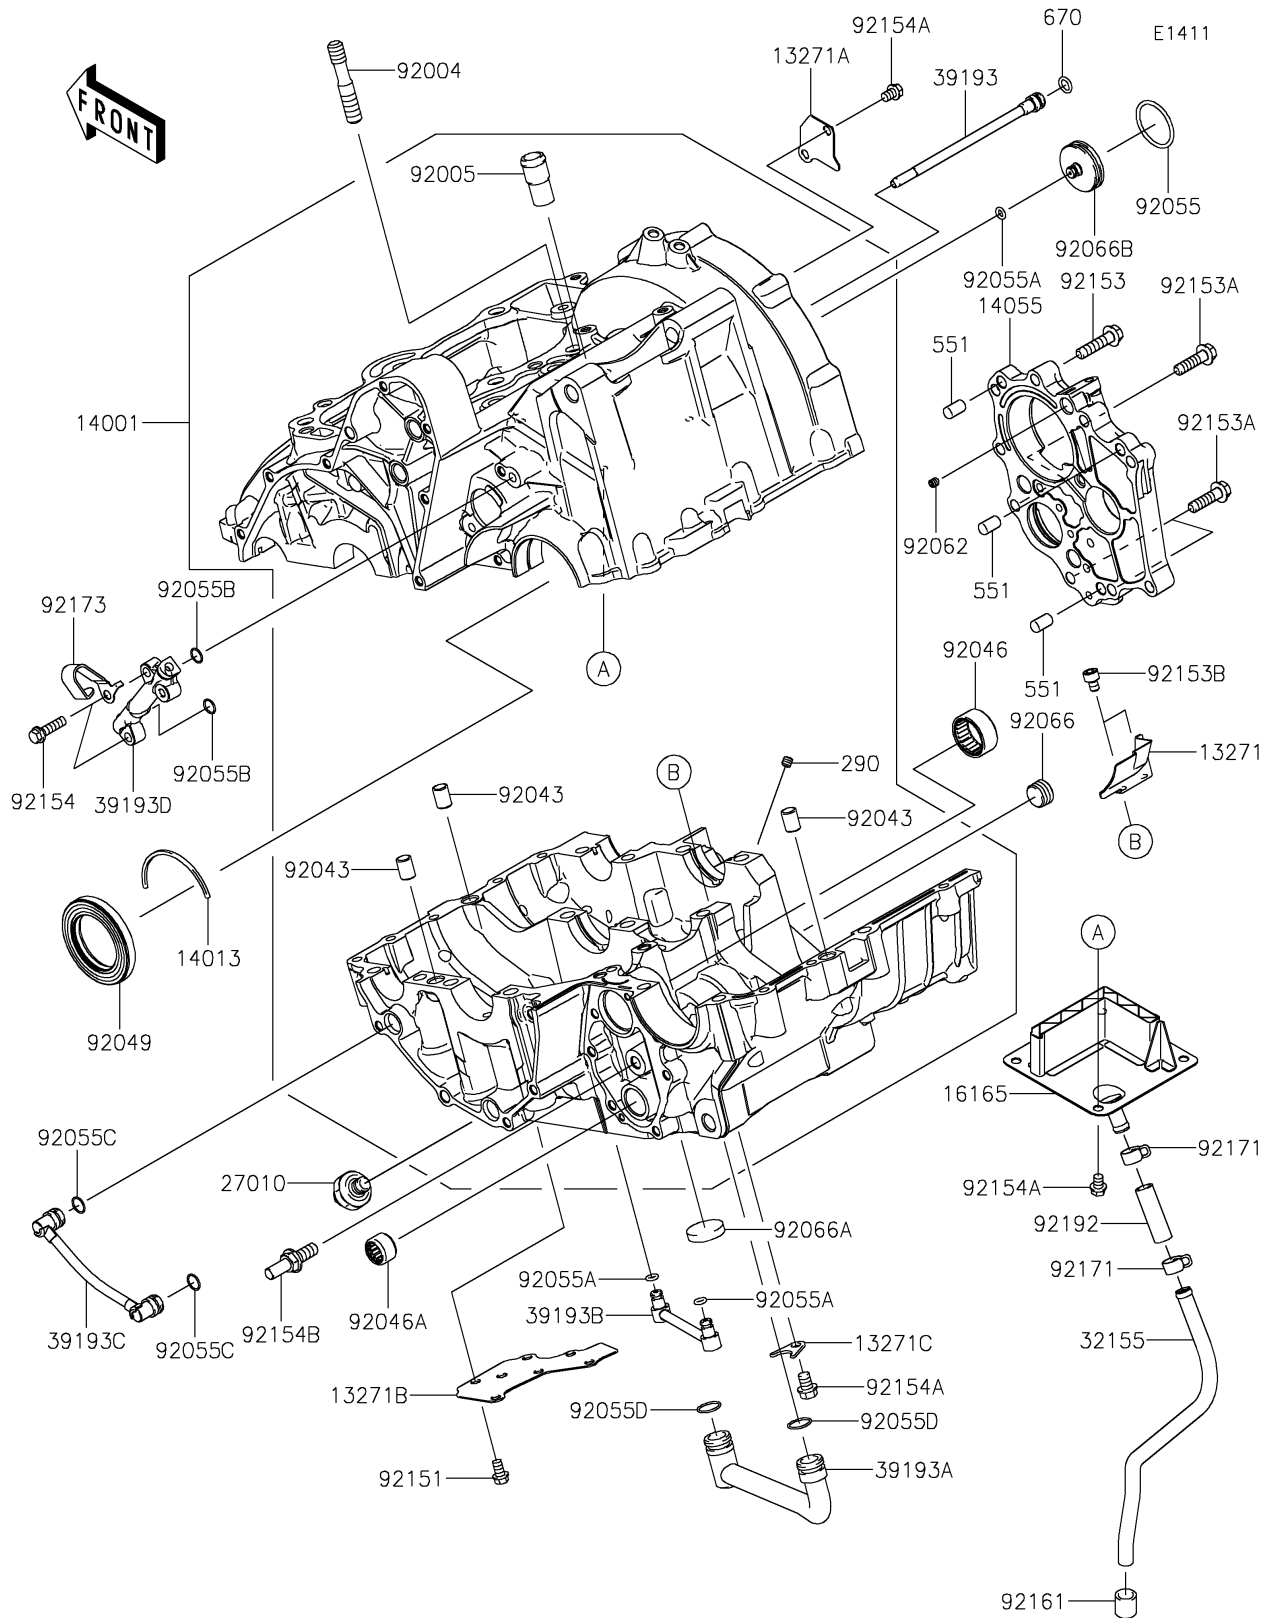

2022 NINJA® 650 PARTS DIAGRAM

Crankcase

2022 NINJA® 650 PARTS LIST

Crankcase

ITEM NAME	PART NUMBER	QUANTITY
PLATE,OIL SHIELDING (Ref # 13271)	13271-0575	1
PLATE (Ref # 13271A)	13271-0577	1
PLATE (Ref # 13271B)	13271-0584	1
PLATE,OIL PIPE (Ref # 13271C)	13271-1187	1
SET-CRANKCASE (Ref # 14001)	14001-0662	1
RING-POSITION,T=1.98 (Ref # 14013)	14013-1004	1
CASE-GEAR,TRANSMISSION (Ref # 14055)	14055-0051	1
SEPARATOR,BREATHER (Ref # 16165)	16165-0056	1
SWITCH,OIL PRESSURE (Ref # 27010)	27010-1313	1
PIPE,BREATHER (Ref # 32155)	32155-0891	1
PIPE-OIL (Ref # 39193)	39193-0564	1
PIPE-OIL (Ref # 39193A)	39193-0565	1
PIPE-OIL (Ref # 39193B)	39193-0566	1
PIPE-OIL (Ref # 39193C)	39193-0567	1
PIPE-OIL (Ref # 39193D)	39193-0569	1
STUD,10X34.5 (Ref # 92004)	92004-0024	1
FITTING,BREATHER (Ref # 92005)	92005-0713	1
PIN,DOWEL,10X14 (Ref # 92043)	92043-1037	3
BEARING-NEEDLE,24BTM3013 (Ref # 92046)	92046-0017	1
BEARING-NEEDLE,HK1312 (Ref # 92046A)	92046-1148	1
SEAL-OIL,HTC40628 (Ref # 92049)	92049-1501	1
RING-O,29.7X2.4 (Ref # 92055)	92055-0006	1
RING-O,4.8MM (Ref # 92055A)	92055-0845	3
RING-O,8.8MM (Ref # 92055B)	92055-0846	2
RING-O,9.8MM (Ref # 92055C)	92055-0847	2
RING-O,13.8MM (Ref # 92055D)	92055-0848	2
NOZZLE,5X6,SILVER (Ref # 92062)	92062-1086	1
PLUG,PT3/8X10 (Ref # 92066)	92066-0003	1
PLUG,25X5 (Ref # 92066A)	92066-0061	1