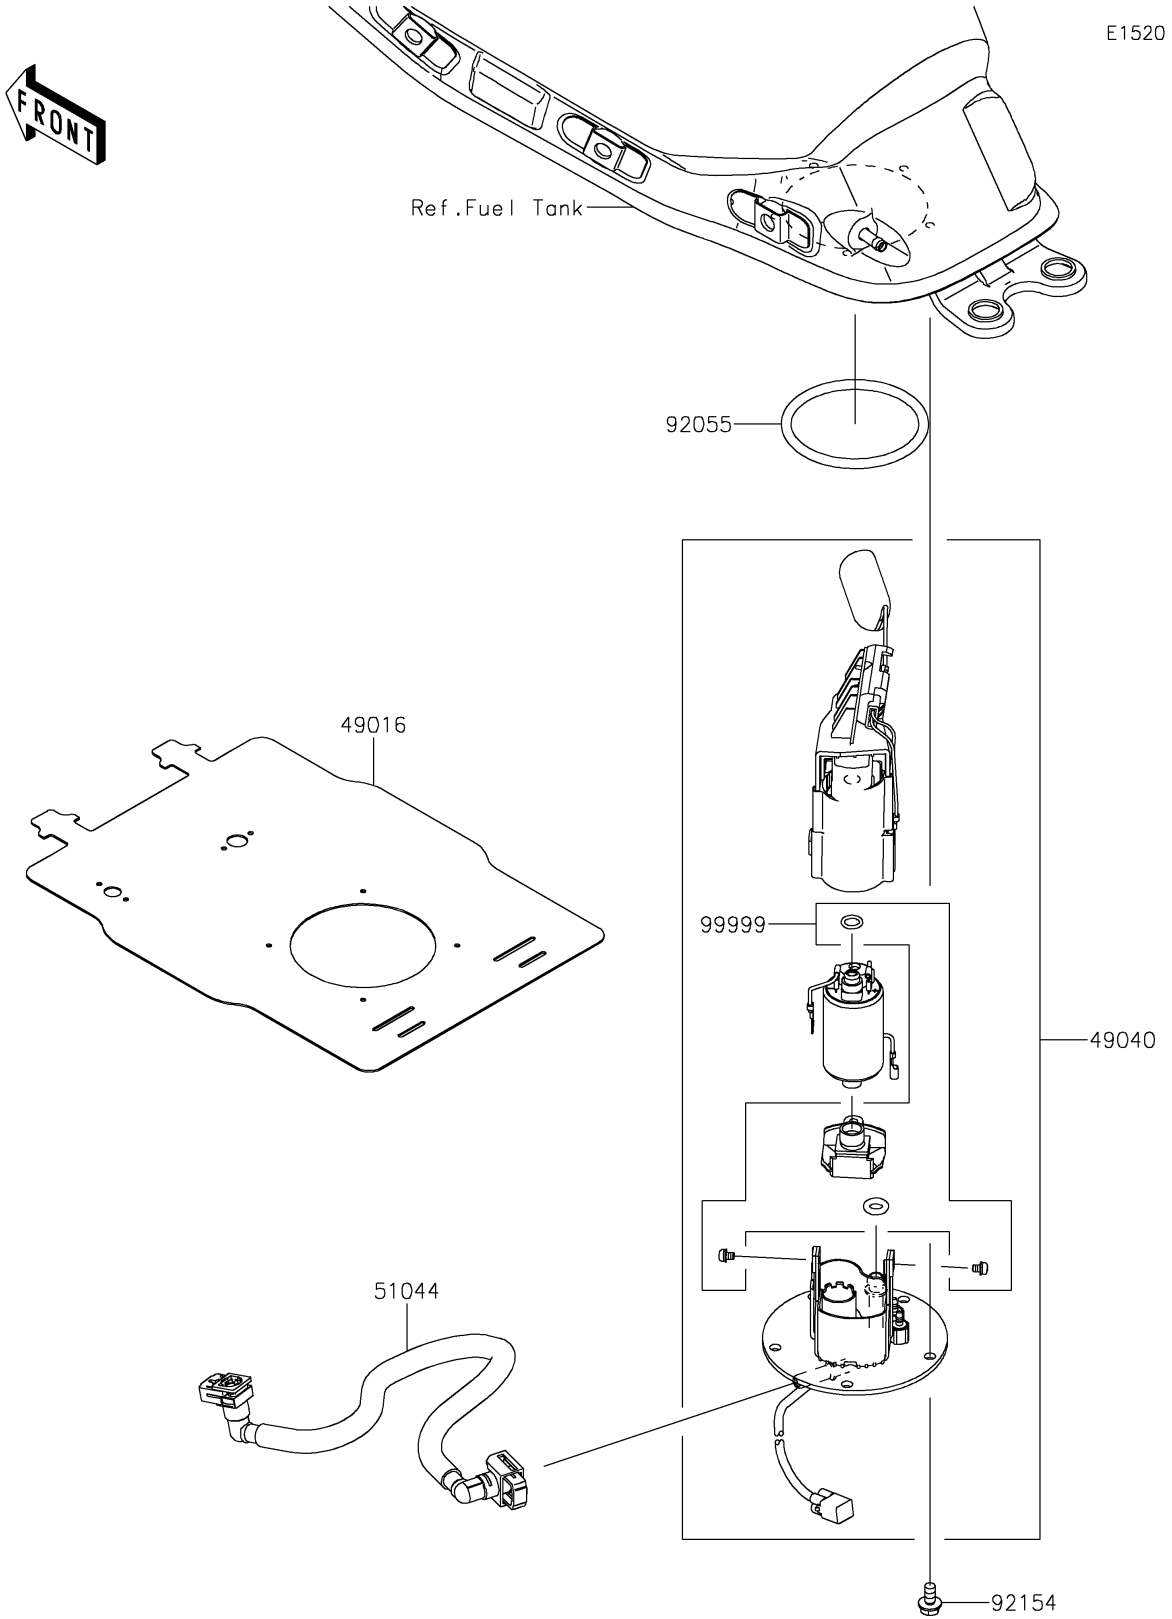

2022 NINJA® 650 PARTS DIAGRAM

Fuel Pump

2022 NINJA® 650 PARTS LIST

Fuel Pump

ITEM NAME	PART NUMBER	QUANTITY
COVER-SEAL (Ref # 49016)	49016-0641	1
PUMP-FUEL (Ref # 49040)	49040-0754	1
TUBE-ASSY,FUEL (Ref # 51044)	51044-0847	1
RING-O,74.6X5.7 (Ref # 92055)	92055-0728	1
BOLT,FLANGED,6X12 (Ref # 92154)	92154-2335	5
KIT,FUEL FILTER (Ref # 99999)	99999-0525	1