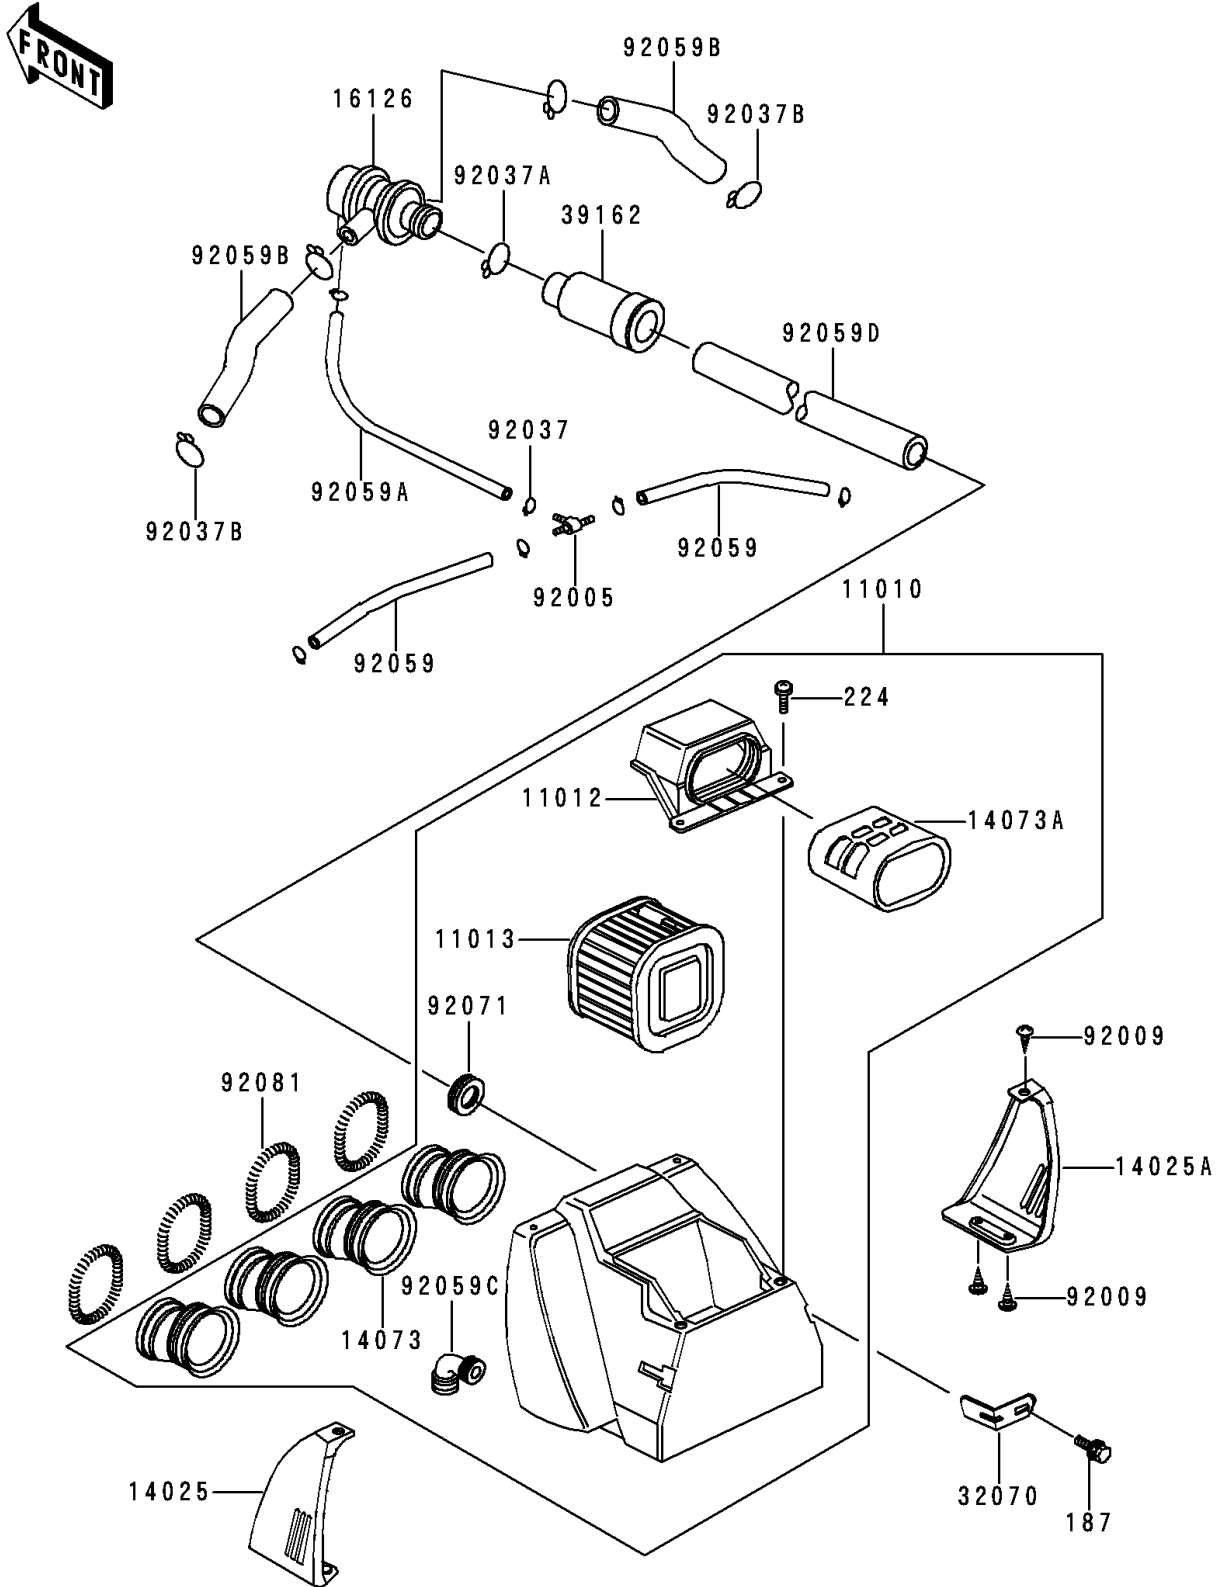

1998 Police 1000 PARTS DIAGRAM

Air Cleaner

E1130

1998 Police 1000 PARTS LIST

Air Cleaner

ITEM NAME	PART NUMBER	QUANTITY
BOLT-UPSET-WSP (Ref # 187)	187B0612	2
SCREW-PAN-WP-CROS (Ref # 224)	224B0612	2
FILTER-ASSY-AIR (Ref # 11010)	11010-1142	1
CAP,AIR FILTER (Ref # 11012)	11012-1167	1
ELEMENT-AIR FILTER (Ref # 11013)	11013-1037	1
COVER,AIR FILTER,LH (Ref # 14025)	14025-1263	1
COVER,AIR FILTER,RH (Ref # 14025A)	14025-1264	1
DUCT,AIR FILTER,OUTLET (Ref # 14073)	14073-1048	4
DUCT,AIR FILTER,INTAKE (Ref # 14073A)	14073-1049	1
VALVE,AIR SWITCH (Ref # 16126)	16126-1014	1
BRACKET,AIR FILTER (Ref # 32070)	32070-038	2
SILENCER-INTAKE (Ref # 39162)	39162-1003	1
FITTING,TUBE,T-TYPE (Ref # 92005)	92005-1017	1
SCREW,TAPPING,5X12 (Ref # 92009)	92009-1319	6
CLAMP,TUBE (Ref # 92037)	92037-072	6
CLAMP,TUBE (Ref # 92037A)	92037-1076	1
CLAMP,TUBE (Ref # 92037B)	92037-213	4
TUBE,4X9X155 (Ref # 92059)	92059-1033	2
TUBE,4X9X370 (Ref # 92059A)	92059-1132	1
TUBE,14X20X89 (Ref # 92059B)	92059-1155	2
TUBE,AIR FILTER (Ref # 92059C)	92059-1156	1
TUBE,14X20X325 (Ref # 92059D)	92059-1161	1
GROMMET,AIR FILTER (Ref # 92071)	92071-1042	1
SPRING,COIL,BLACK (Ref # 92081)	92081-1457	4