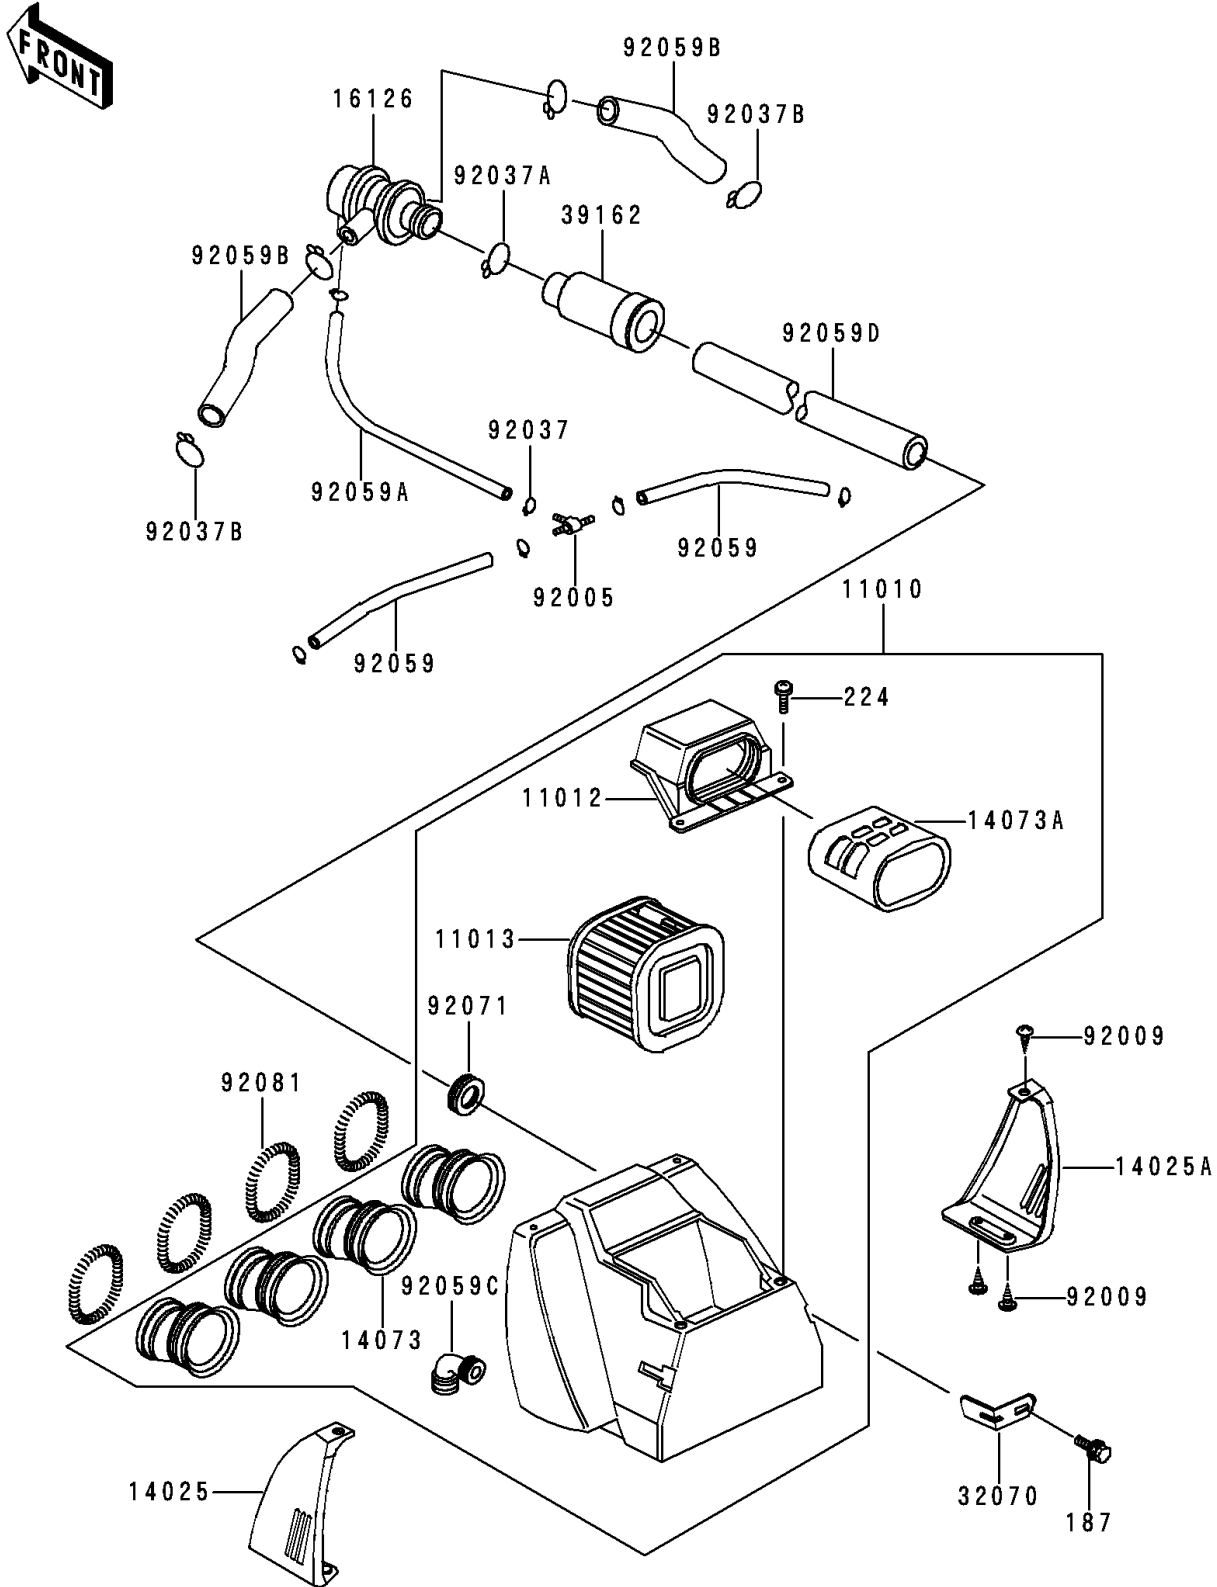

1998 Police 1000 PARTS DIAGRAM

Air Cleaner

E1130

1998 Police 1000 PARTS LIST

Air Cleaner

ITEM NAME	PART NUMBER	QUANTITY
BOLT-UPSET-WSP (Ref # 187)	187B0612	2
SCREW-PAN-WP-CROS (Ref # 224)	224B0612	2
FILTER-ASSY-AIR (Ref # 11010)	11010-1142	1
CAP,AIR FILTER (Ref # 11012)	11012-1167	1
ELEMENT-AIR FILTER (Ref # 11013)	11013-1037	1
COVER,AIR FILTER,LH (Ref # 14025)	14025-1263	1
COVER,AIR FILTER,RH (Ref # 14025A)	14025-1264	1
DUCT,AIR FILTER,OUTLET (Ref # 14073)	14073-1048	4
DUCT,AIR FILTER,INTAKE (Ref # 14073A)	14073-1049	1
VALVE,AIR SWITCH (Ref # 16126)	16126-1014	1
BRACKET,AIR FILTER (Ref # 32070)	32070-038	2
SILENCER-INTAKE (Ref # 39162)	39162-1003	1
FITTING,TUBE,T-TYPE (Ref # 92005)	92005-1017	1
SCREW,TAPPING,5X12 (Ref # 92009)	92009-1319	6
CLAMP,TUBE (Ref # 92037)	92037-072	6
CLAMP,TUBE (Ref # 92037A)	92037-1076	1
CLAMP,TUBE (Ref # 92037B)	92037-213	4
TUBE,4X9X155 (Ref # 92059)	92059-1033	2
TUBE,4X9X370 (Ref # 92059A)	92059-1132	1
TUBE,14X20X89 (Ref # 92059B)	92059-1155	2
TUBE,AIR FILTER (Ref # 92059C)	92059-1156	1
TUBE,14X20X325 (Ref # 92059D)	92059-1161	1
GROMMET,AIR FILTER (Ref # 92071)	92071-1042	1
SPRING,COIL,BLACK (Ref # 92081)	92081-1457	4