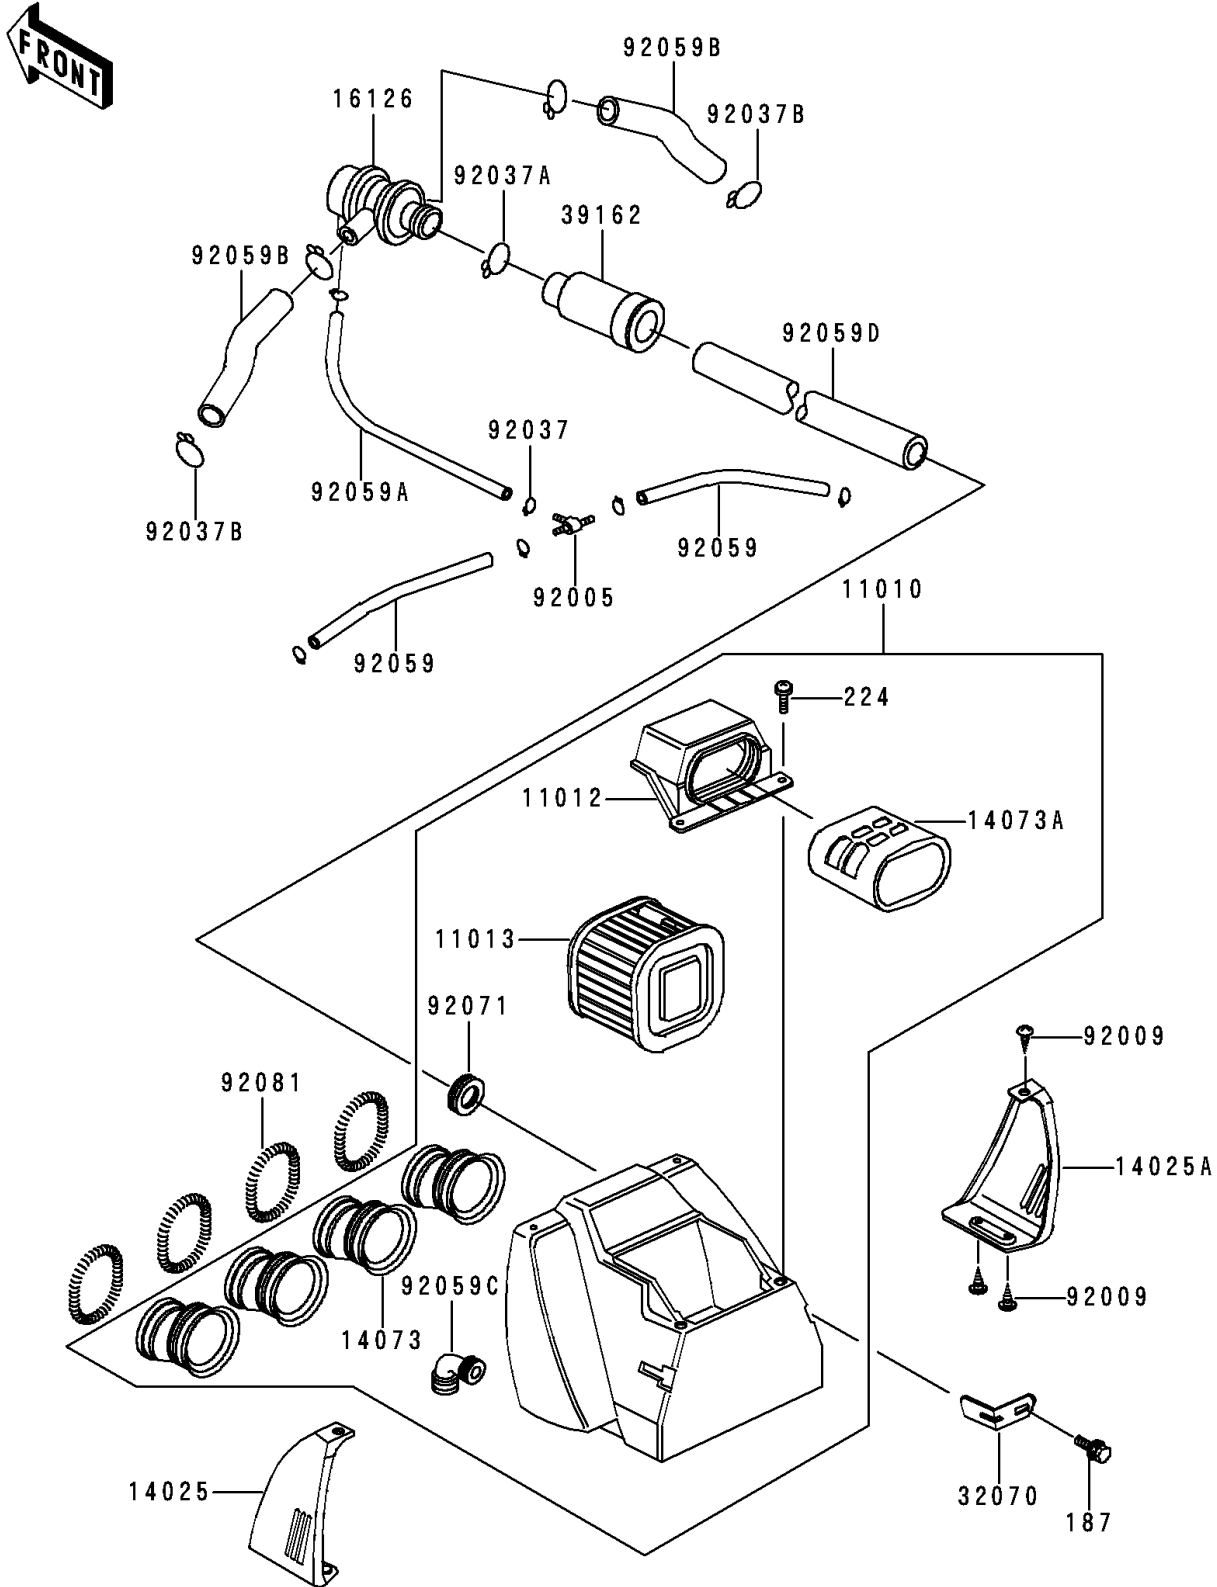

# 1999 Police 1000 PARTS DIAGRAM

Air Cleaner

E1130

# 1999 Police 1000 PARTS LIST

## Air Cleaner

ITEM NAME	PART NUMBER	QUANTITY
BOLT-UPSET-WSP (Ref # 187)	187B0612	2
SCREW-PAN-WP-CROS (Ref # 224)	224B0612	2
FILTER-ASSY-AIR (Ref # 11010)	11010-1142	1
CAP,AIR FILTER (Ref # 11012)	11012-1167	1
ELEMENT-AIR FILTER (Ref # 11013)	11013-1037	1
COVER,AIR FILTER,LH (Ref # 14025)	14025-1263	1
COVER,AIR FILTER,RH (Ref # 14025A)	14025-1264	1
DUCT,AIR FILTER,OUTLET (Ref # 14073)	14073-1048	4
DUCT,AIR FILTER,INTAKE (Ref # 14073A)	14073-1049	1
VALVE,AIR SWITCH (Ref # 16126)	16126-1014	1
BRACKET,AIR FILTER (Ref # 32070)	32070-038	2
SILENCER-INTAKE (Ref # 39162)	39162-1003	1
FITTING,TUBE,T-TYPE (Ref # 92005)	92005-1017	1
SCREW,TAPPING,5X12 (Ref # 92009)	92009-1319	6
CLAMP,TUBE (Ref # 92037)	92037-072	6
CLAMP,TUBE (Ref # 92037A)	92037-1076	1
CLAMP,TUBE (Ref # 92037B)	92037-213	4
TUBE,4X9X155 (Ref # 92059)	92059-1033	2
TUBE,4X9X370 (Ref # 92059A)	92059-1132	1
TUBE,14X20X89 (Ref # 92059B)	92059-1155	2
TUBE,AIR FILTER (Ref # 92059C)	92059-1156	1
TUBE,14X20X325 (Ref # 92059D)	92059-1161	1
GROMMET,AIR FILTER (Ref # 92071)	92071-1042	1
SPRING,COIL,BLACK (Ref # 92081)	92081-1457	4