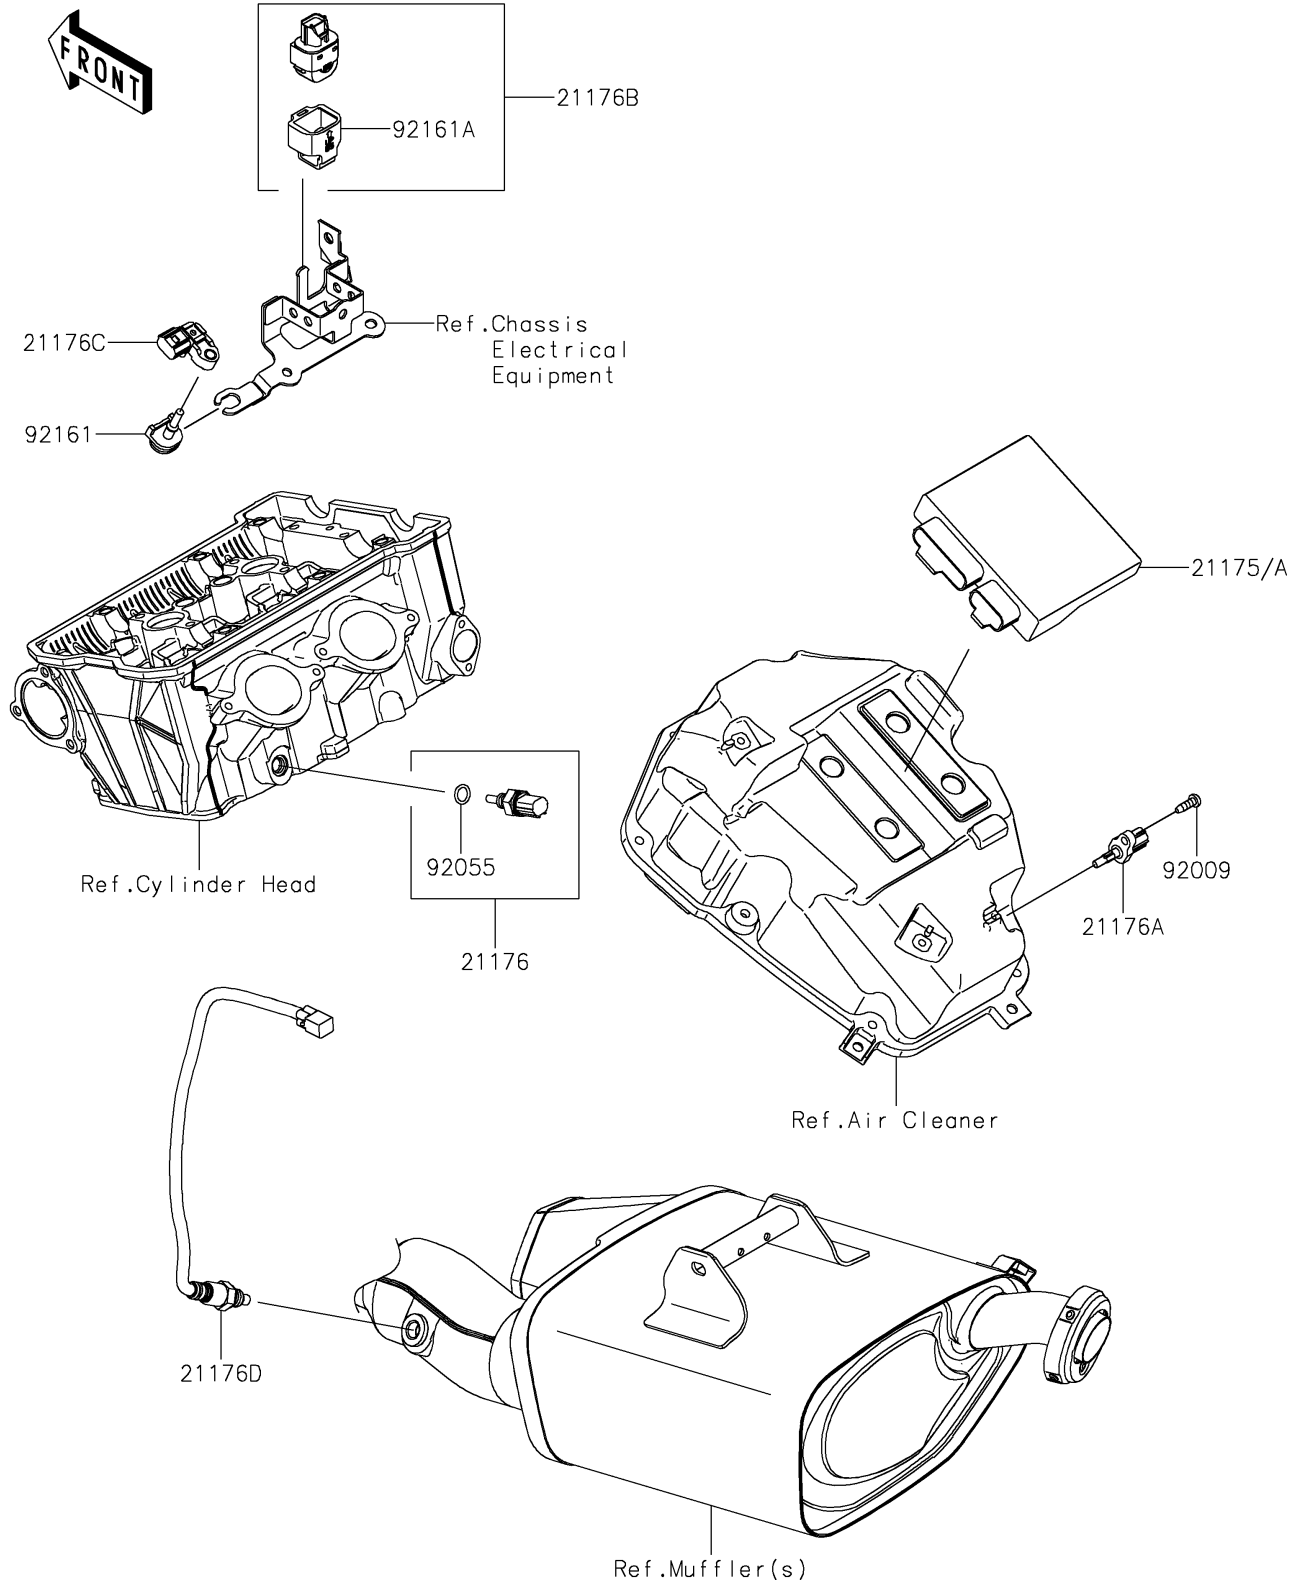

2022 NINJA® 650 PARTS DIAGRAM

Fuel Injection

E1530

2022 NINJA® 650 PARTS LIST

Fuel Injection

ITEM NAME	PART NUMBER	QUANTITY
CONTROL UNIT-ELECTRONIC (Ref # 21175)	21175-1187	1
CONTROL UNIT-ELECTRONIC (Ref # 21175)	21175-1187	1
CONTROL UNIT-ELECTRONIC (Ref # 21175A)	21175-1194	1
SENSOR,WATER TEMP (Ref # 21176)	21176-0009	1
SENSOR,AIR TEMPERATURE (Ref # 21176A)	21176-0048	1
SENSOR,VEHICLE-DOWN (Ref # 21176B)	21176-0704	1
SENSOR,PRESSURE (Ref # 21176C)	21176-0906	1
SENSOR,OXYGEN (Ref # 21176D)	21176-0968	1
SCREW,TAPPING,5X16 (Ref # 92009)	92009-1984	1
RING-O,9.5X1.9 (Ref # 92055)	92055-0016	1
DAMPER (Ref # 92161)	92161-0673	1
DAMPER (Ref # 92161A)	92161-0951	1