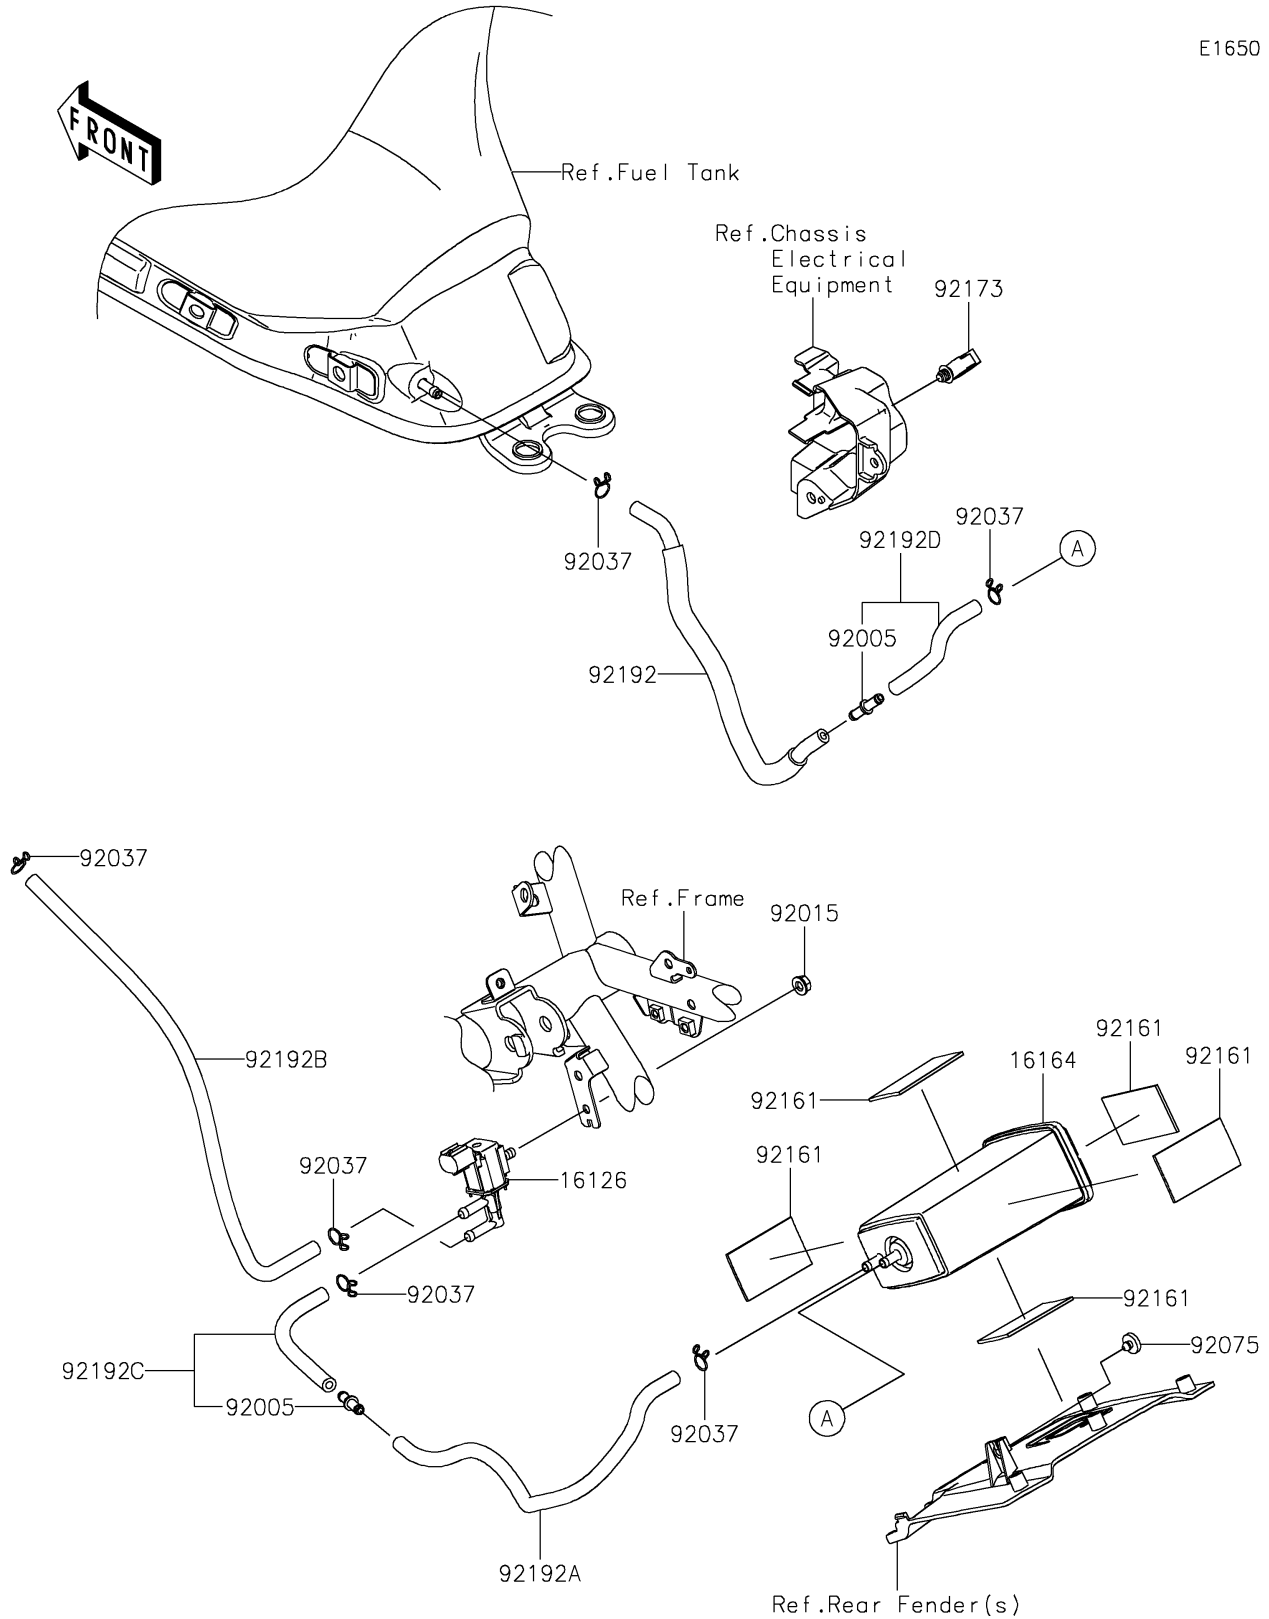

2022 NINJA® 650 PARTS DIAGRAM

Fuel Evaporative System(CA)

E1650

2022 NINJA® 650 PARTS LIST

Fuel Evaporative System(CA)

ITEM NAME	PART NUMBER	QUANTITY
VALVE,SOLENOID (Ref # 16126)	16126-0705	1
CANISTER (Ref # 16164)	16164-0012	1
FITTING (Ref # 92005)	92005-0721	2
NUT,FLANGED,6MM (Ref # 92015)	92015-1367	1
CLAMP,TUBE (Ref # 92037)	92037-147	6
DAMPER,BOOST SENSOR (Ref # 92075)	92075-2113	1
DAMPER (Ref # 92161)	92161-1883	5
CLAMP,HOLDER CLIP (Ref # 92173)	92173-0868	1
TUBE,TANK-FITTING (Ref # 92192)	92192-1659	1
TUBE,CANISTER-FITTING (Ref # 92192A)	92192-1660	1
TUBE,VALVE-THROTTLE BODY (Ref # 92192B)	92192-1661	1
TUBE,VALVE-FITTING (Ref # 92192C)	92192-1700	1
TUBE,CANISTER-FITTING (Ref # 92192D)	92192-1701	1