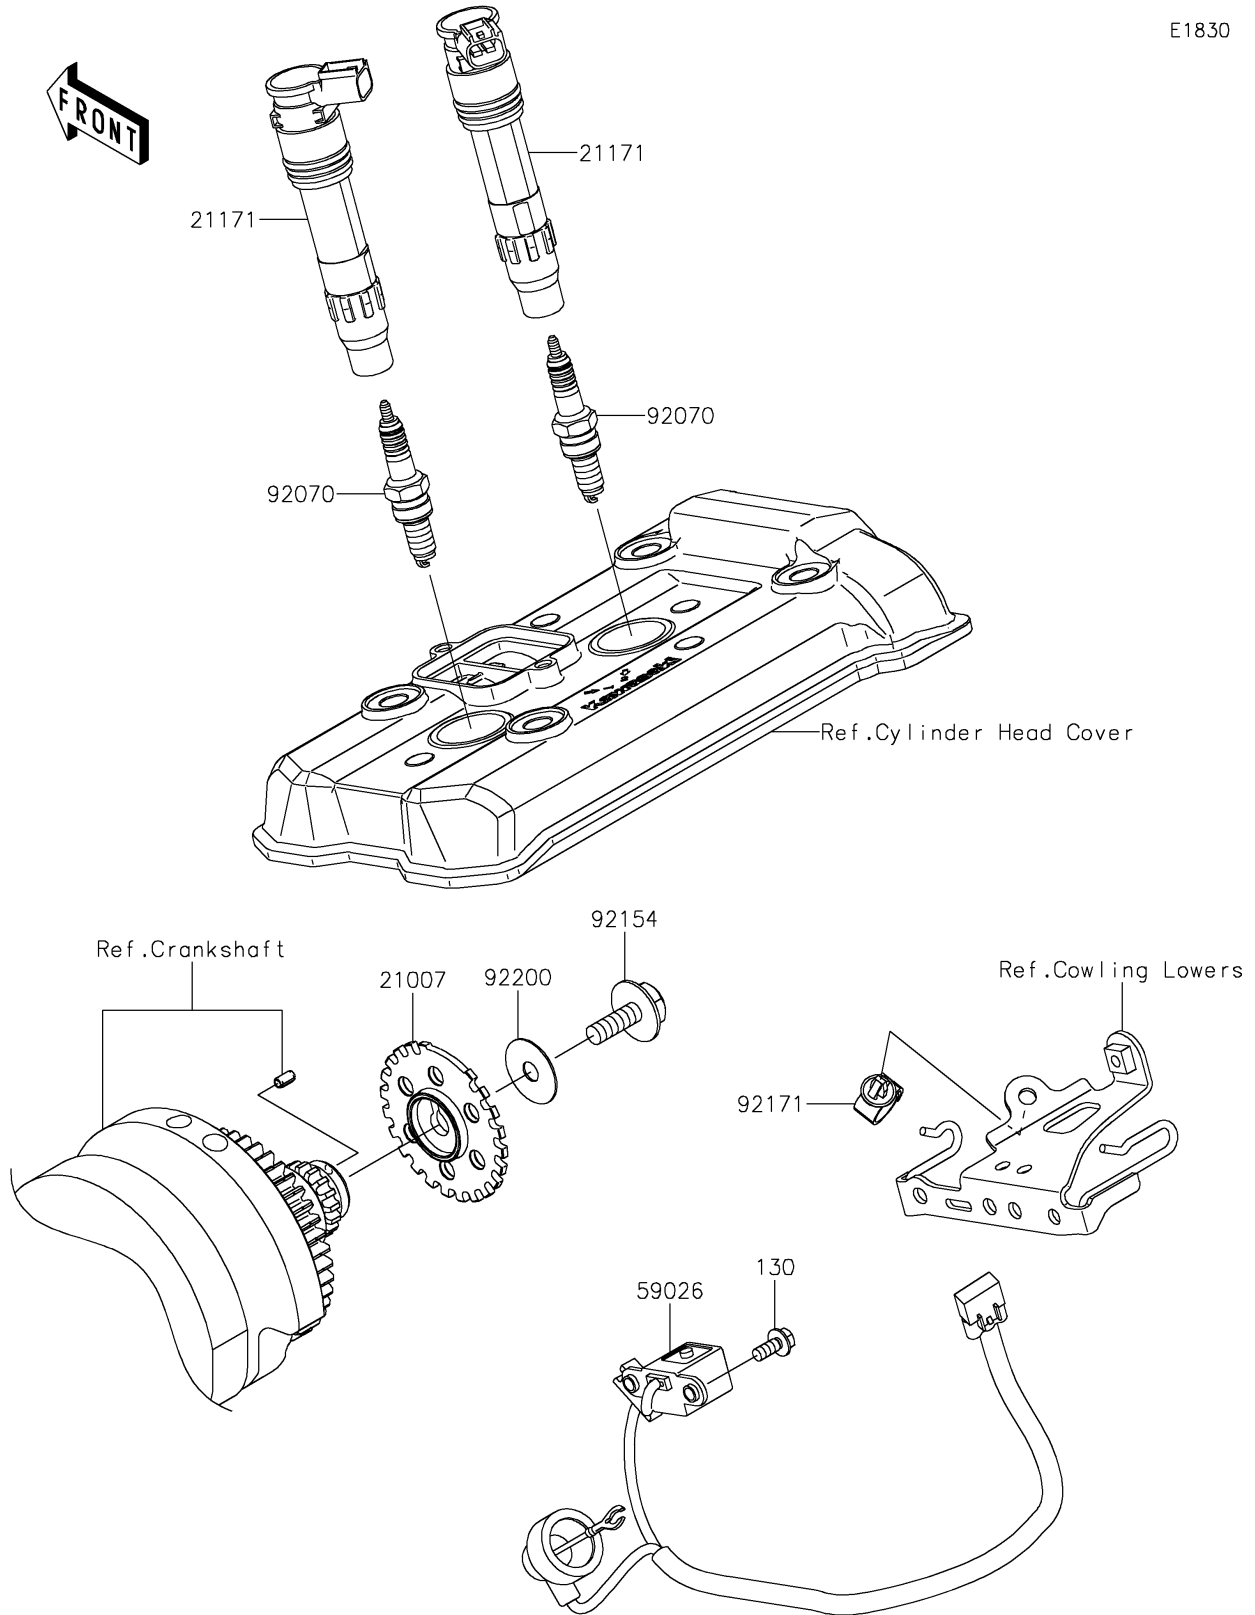

2022 NINJA® 650 PARTS DIAGRAM

Ignition System

E1830

2022 NINJA® 650 PARTS LIST

Ignition System

ITEM NAME	PART NUMBER	QUANTITY
ROTOR,PULSING (Ref # 21007)	21007-0053	1
COIL-ASSY-IGNITION (Ref # 21171)	21171-0033	2
COIL-PULSING (Ref # 59026)	59026-0045	1
PLUG-SPARK,CR9EIA(NGK) (Ref # 92070)	92070-0014	2
BOLT,FLANGED,8X23 (Ref # 92154)	92154-0187	1
CLAMP,13MM DIA. (Ref # 92171)	92171-1415	1
WASHER,8.5X28X0.8 (Ref # 92200)	92200-0274	1
BOLT-FLANGED,5X12 (Ref # 130)	130BA0512	2