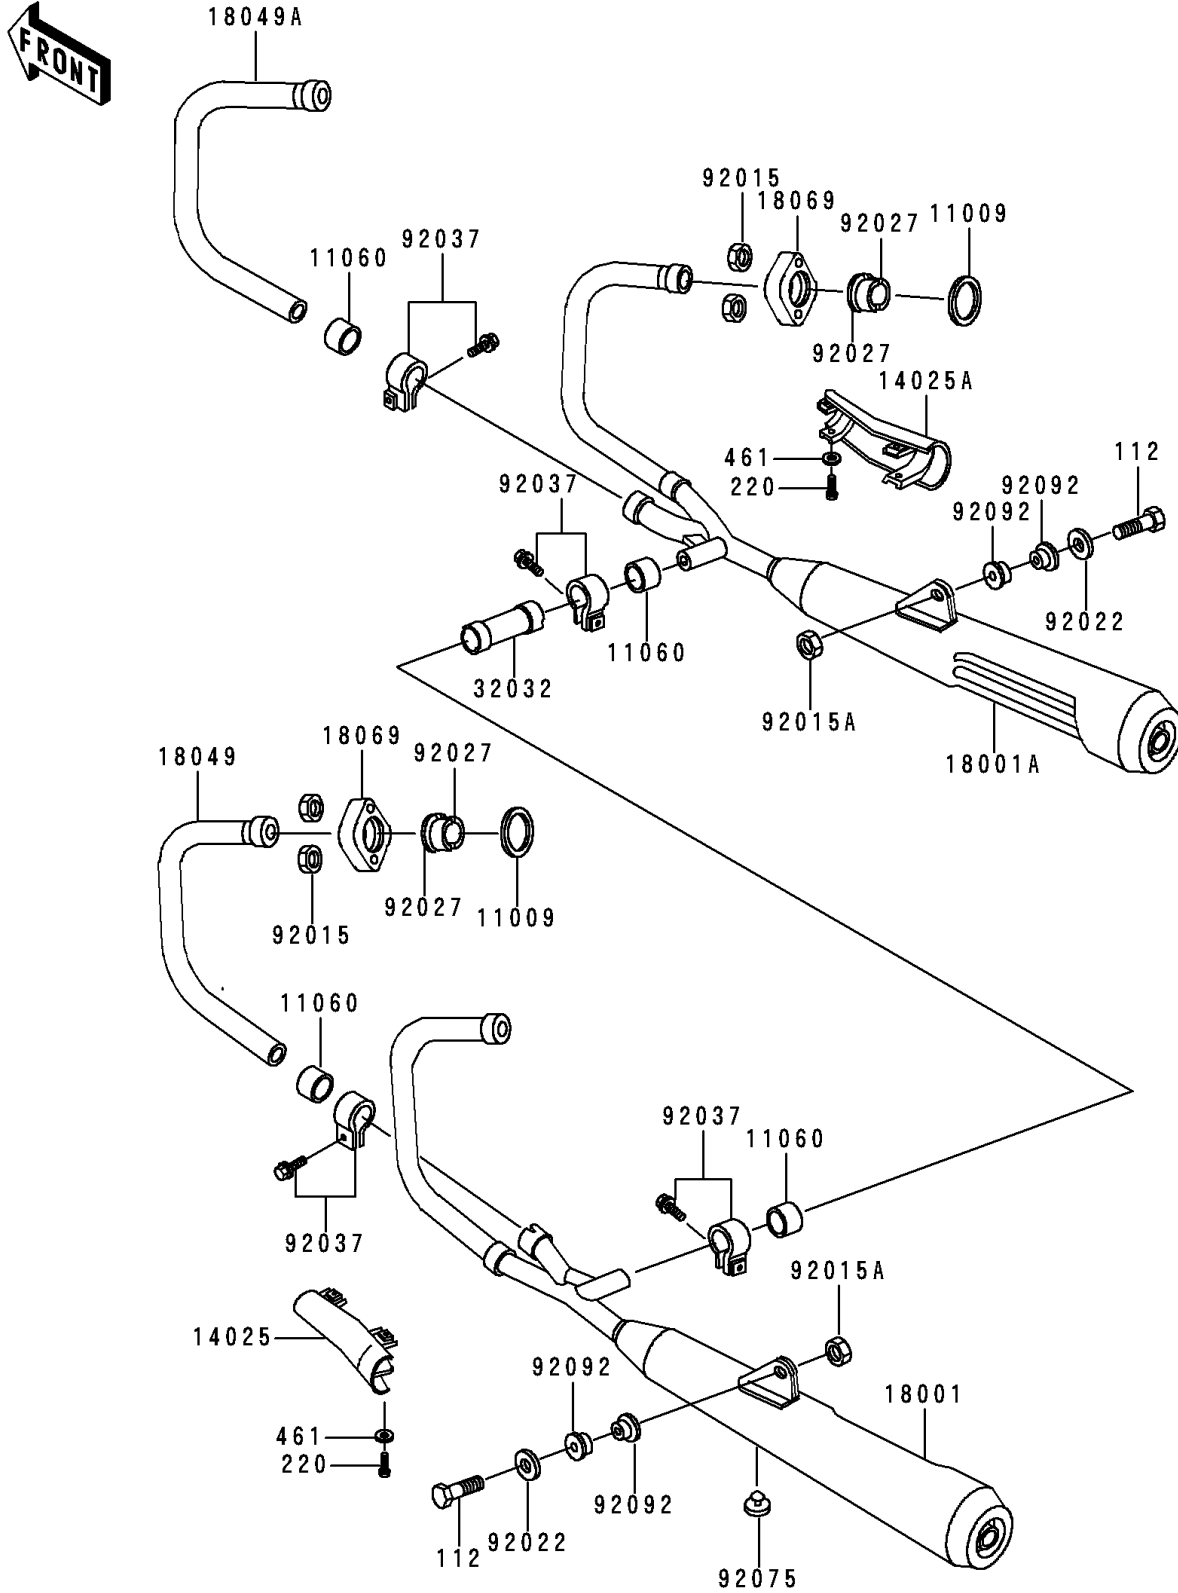

# 1996 Police 1000 PARTS DIAGRAM

Muffler(s)

E1140

# 1996 Police 1000 PARTS LIST

## Muffler(s)

ITEM NAME	PART NUMBER	QUANTITY
BOLT-UPSET (Ref # 112)	112N1055	2
SCREW-PAN-CROS (Ref # 220)	220X0645	4
WASHER-SPRING,6MM (Ref # 461)	461F0600	4
GASKET,EXHAUST PIPE HOLDER (Ref # 11009)	11009-1906	4
GASKET,MANIFOLD EXHAUST (Ref # 11060)	11060-1068	4
COVER,MUFFLER,LH (Ref # 14025)	14025-1355	1
COVER,MUFFLER,RH (Ref # 14025A)	14025-1356	1
MUFFLER,LH (Ref # 18001)	18001-1595	1
MUFFLER,RH (Ref # 18001A)	18001-1596	1
PIPE-EXHAUST,#2 (Ref # 18049)	18049-1188	1
PIPE-EXHAUST,#3 (Ref # 18049A)	18049-1189	1
HOLDER-EXHAUST PIPE (Ref # 18069)	18069-1015	4
PIPE,MUFFLER CONNECTING (Ref # 32032)	32032-1676	1
NUT,8MM (Ref # 92015)	92015-1398	8
NUT,LOCK,10MM (Ref # 92015A)	92015-1962	2
WASHER (Ref # 92022)	92022-289	2
COLLAR,EXHAUST PIPE (Ref # 92027)	92027-1300	8
CLAMP,MUFFLER (Ref # 92037)	92037-1258	4
DAMPER (Ref # 92075)	92075-015	1
BUSHING-RUBBER,MUFFLER FITTING (Ref # 92092)	92092-010	4