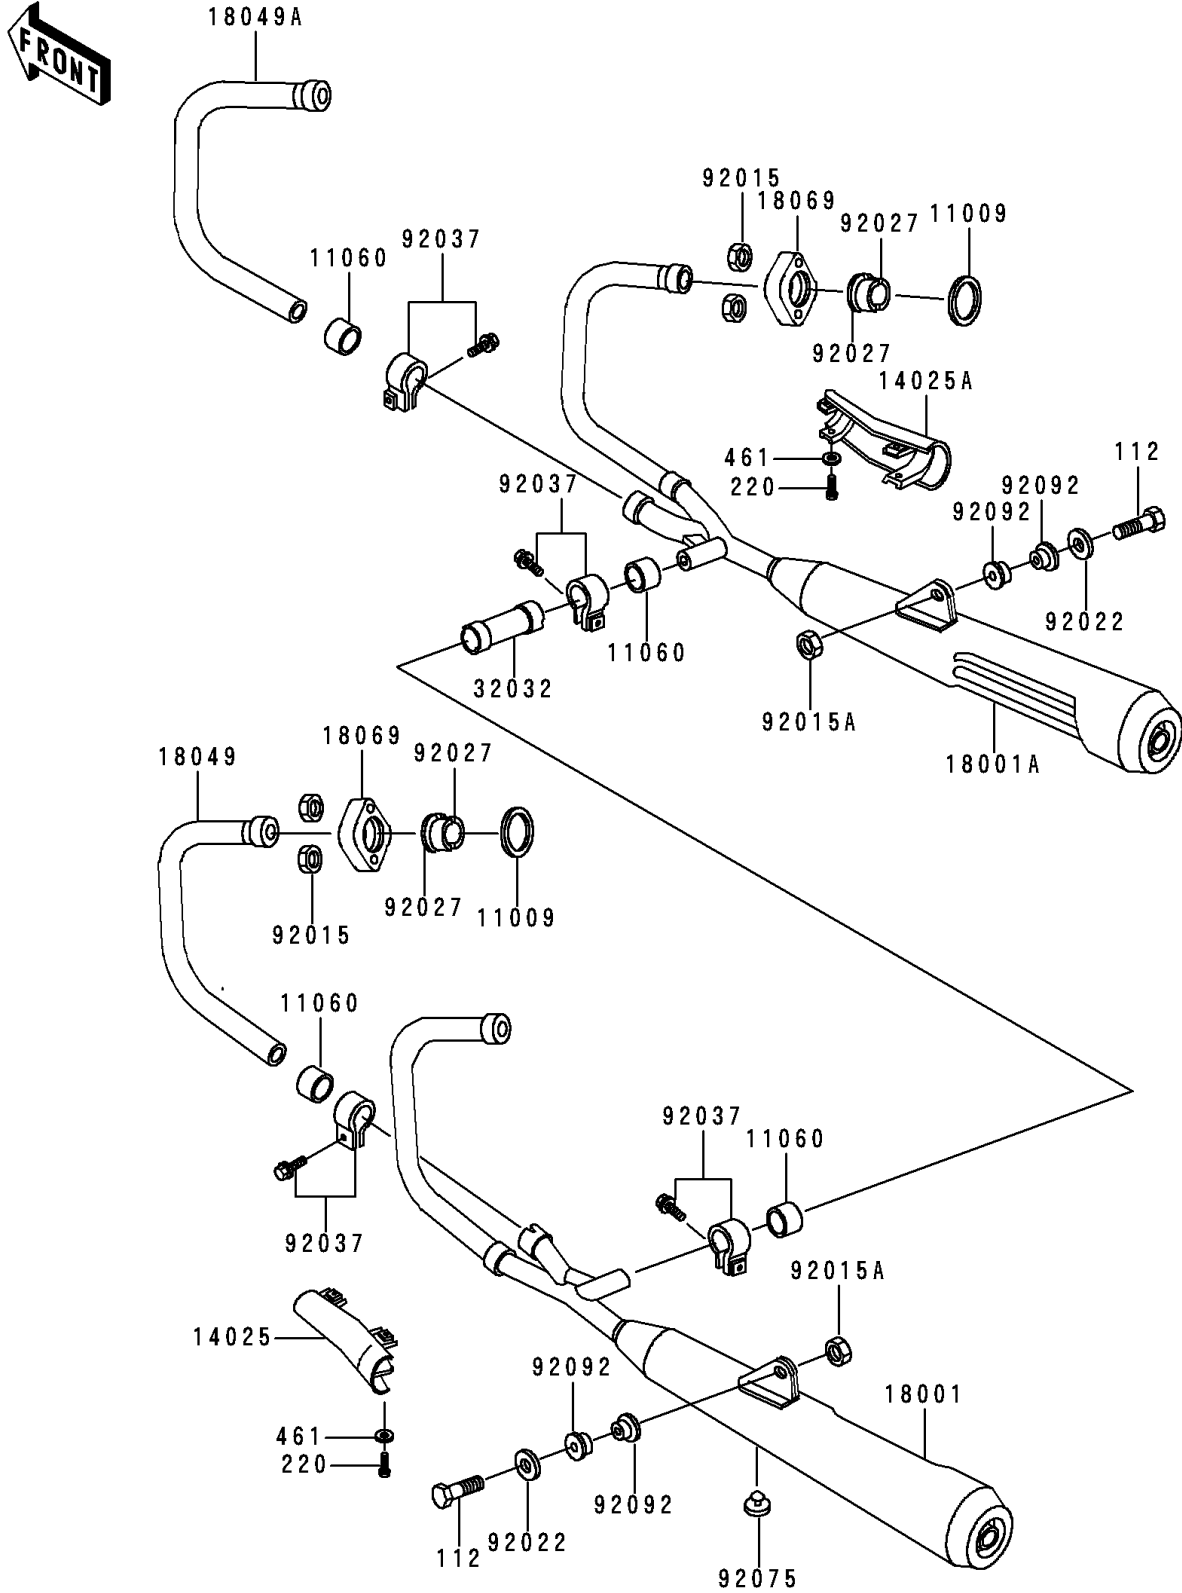

# 1998 Police 1000 PARTS DIAGRAM

Muffler(s)

E1140

# 1998 Police 1000 PARTS LIST

## Muffler(s)

ITEM NAME	PART NUMBER	QUANTITY
BOLT-UPSET (Ref # 112)	112N1055	2
SCREW-PAN-CROS (Ref # 220)	220X0645	4
WASHER-SPRING,6MM (Ref # 461)	461F0600	4
GASKET,EXHAUST PIPE HOLDER (Ref # 11009)	11009-1906	4
GASKET,MANIFOLD EXHAUST (Ref # 11060)	11060-1068	4
COVER,MUFFLER,LH (Ref # 14025)	14025-1355	1
COVER,MUFFLER,RH (Ref # 14025A)	14025-1356	1
MUFFLER,LH (Ref # 18001)	18001-1595	1
MUFFLER,RH (Ref # 18001A)	18001-1596	1
PIPE-EXHAUST,#2 (Ref # 18049)	18049-1188	1
PIPE-EXHAUST,#3 (Ref # 18049A)	18049-1189	1
HOLDER-EXHAUST PIPE (Ref # 18069)	18069-1015	4
PIPE,MUFFLER CONNECTING (Ref # 32032)	32032-1676	1
NUT,8MM (Ref # 92015)	92015-1398	8
NUT,LOCK,10MM (Ref # 92015A)	92015-1962	2
WASHER (Ref # 92022)	92022-289	2
COLLAR,EXHAUST PIPE (Ref # 92027)	92027-1300	8
CLAMP,MUFFLER (Ref # 92037)	92037-1258	4
DAMPER (Ref # 92075)	92075-015	1
BUSHING-RUBBER,MUFFLER FITTING (Ref # 92092)	92092-010	4