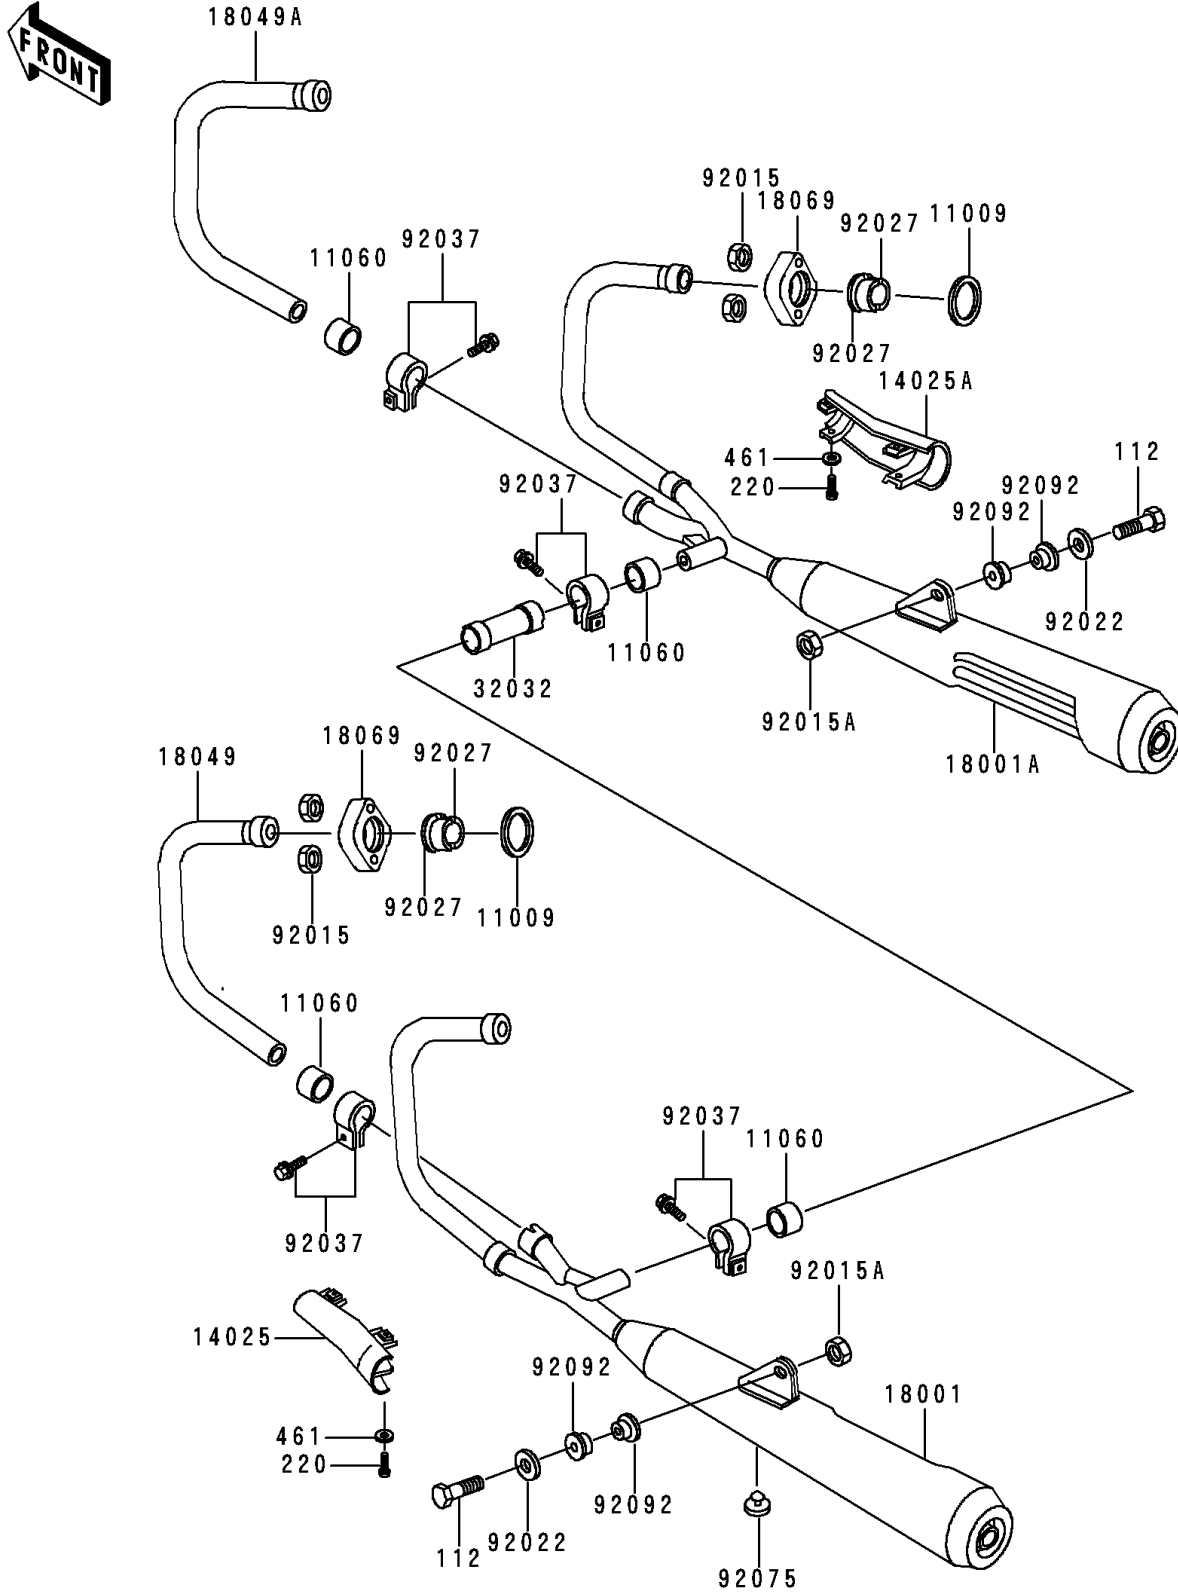

1999 Police 1000 PARTS DIAGRAM

Muffler(s)

E1140

1999 Police 1000 PARTS LIST

Muffler(s)

ITEM NAME	PART NUMBER	QUANTITY
BOLT-UPSET (Ref # 112)	112N1055	2
SCREW-PAN-CROS (Ref # 220)	220X0645	4
WASHER-SPRING,6MM (Ref # 461)	461F0600	4
GASKET,EXHAUST PIPE HOLDER (Ref # 11009)	11009-1906	4
GASKET,MANIFOLD EXHAUST (Ref # 11060)	11060-1068	4
COVER,MUFFLER,LH (Ref # 14025)	14025-1355	1
COVER,MUFFLER,RH (Ref # 14025A)	14025-1356	1
MUFFLER,LH (Ref # 18001)	18001-1595	1
MUFFLER,RH (Ref # 18001A)	18001-1596	1
PIPE-EXHAUST,#2 (Ref # 18049)	18049-1188	1
PIPE-EXHAUST,#3 (Ref # 18049A)	18049-1189	1
HOLDER-EXHAUST PIPE (Ref # 18069)	18069-1015	4
PIPE,MUFFLER CONNECTING (Ref # 32032)	32032-1676	1
NUT,8MM (Ref # 92015)	92015-1398	8
NUT,LOCK,10MM (Ref # 92015A)	92015-1962	2
WASHER (Ref # 92022)	92022-289	2
COLLAR,EXHAUST PIPE (Ref # 92027)	92027-1300	8
CLAMP,MUFFLER (Ref # 92037)	92037-1258	4
DAMPER (Ref # 92075)	92075-015	1
BUSHING-RUBBER,MUFFLER FITTING (Ref # 92092)	92092-010	4