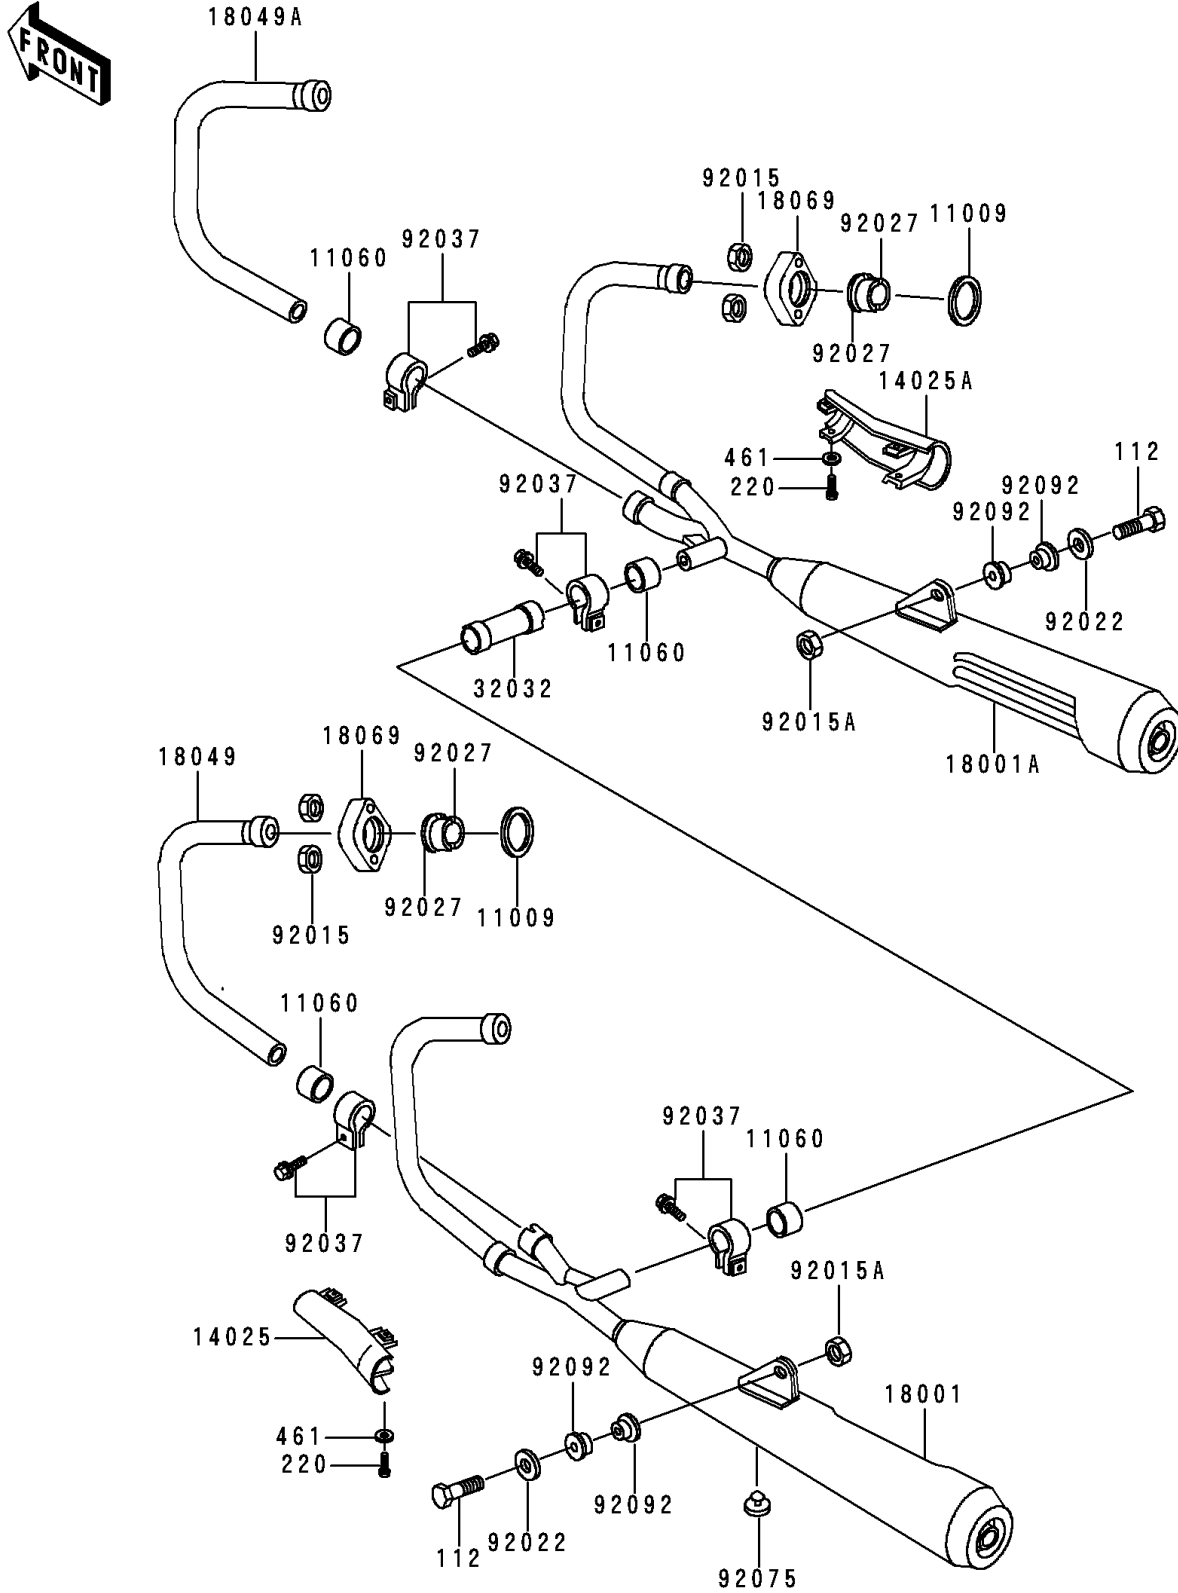

2000 Police 1000 PARTS DIAGRAM

Muffler(s)

E1140

2000 Police 1000 PARTS LIST

Muffler(s)

ITEM NAME	PART NUMBER	QUANTITY
BOLT-UPSET (Ref # 112)	112N1055	2
SCREW-PAN-CROS (Ref # 220)	220X0645	4
WASHER-SPRING,6MM (Ref # 461)	461F0600	4
GASKET,EXHAUST PIPE HOLDER (Ref # 11009)	11009-1906	4
GASKET,MANIFOLD EXHAUST (Ref # 11060)	11060-1068	4
COVER,MUFFLER,LH (Ref # 14025)	14025-1355	1
COVER,MUFFLER,RH (Ref # 14025A)	14025-1356	1
MUFFLER,LH (Ref # 18001)	18001-1595	1
MUFFLER,RH (Ref # 18001A)	18001-1596	1
PIPE-EXHAUST,#2 (Ref # 18049)	18049-1188	1
PIPE-EXHAUST,#3 (Ref # 18049A)	18049-1189	1
HOLDER-EXHAUST PIPE (Ref # 18069)	18069-1015	4
PIPE,MUFFLER CONNECTING (Ref # 32032)	32032-1676	1
NUT,8MM (Ref # 92015)	92015-1398	8
NUT,LOCK,10MM (Ref # 92015A)	92015-1962	2
WASHER (Ref # 92022)	92022-289	2
COLLAR,EXHAUST PIPE (Ref # 92027)	92027-1300	8
CLAMP,MUFFLER (Ref # 92037)	92037-1258	4
DAMPER (Ref # 92075)	92075-015	1
BUSHING-RUBBER,MUFFLER FITTING (Ref # 92092)	92092-010	4