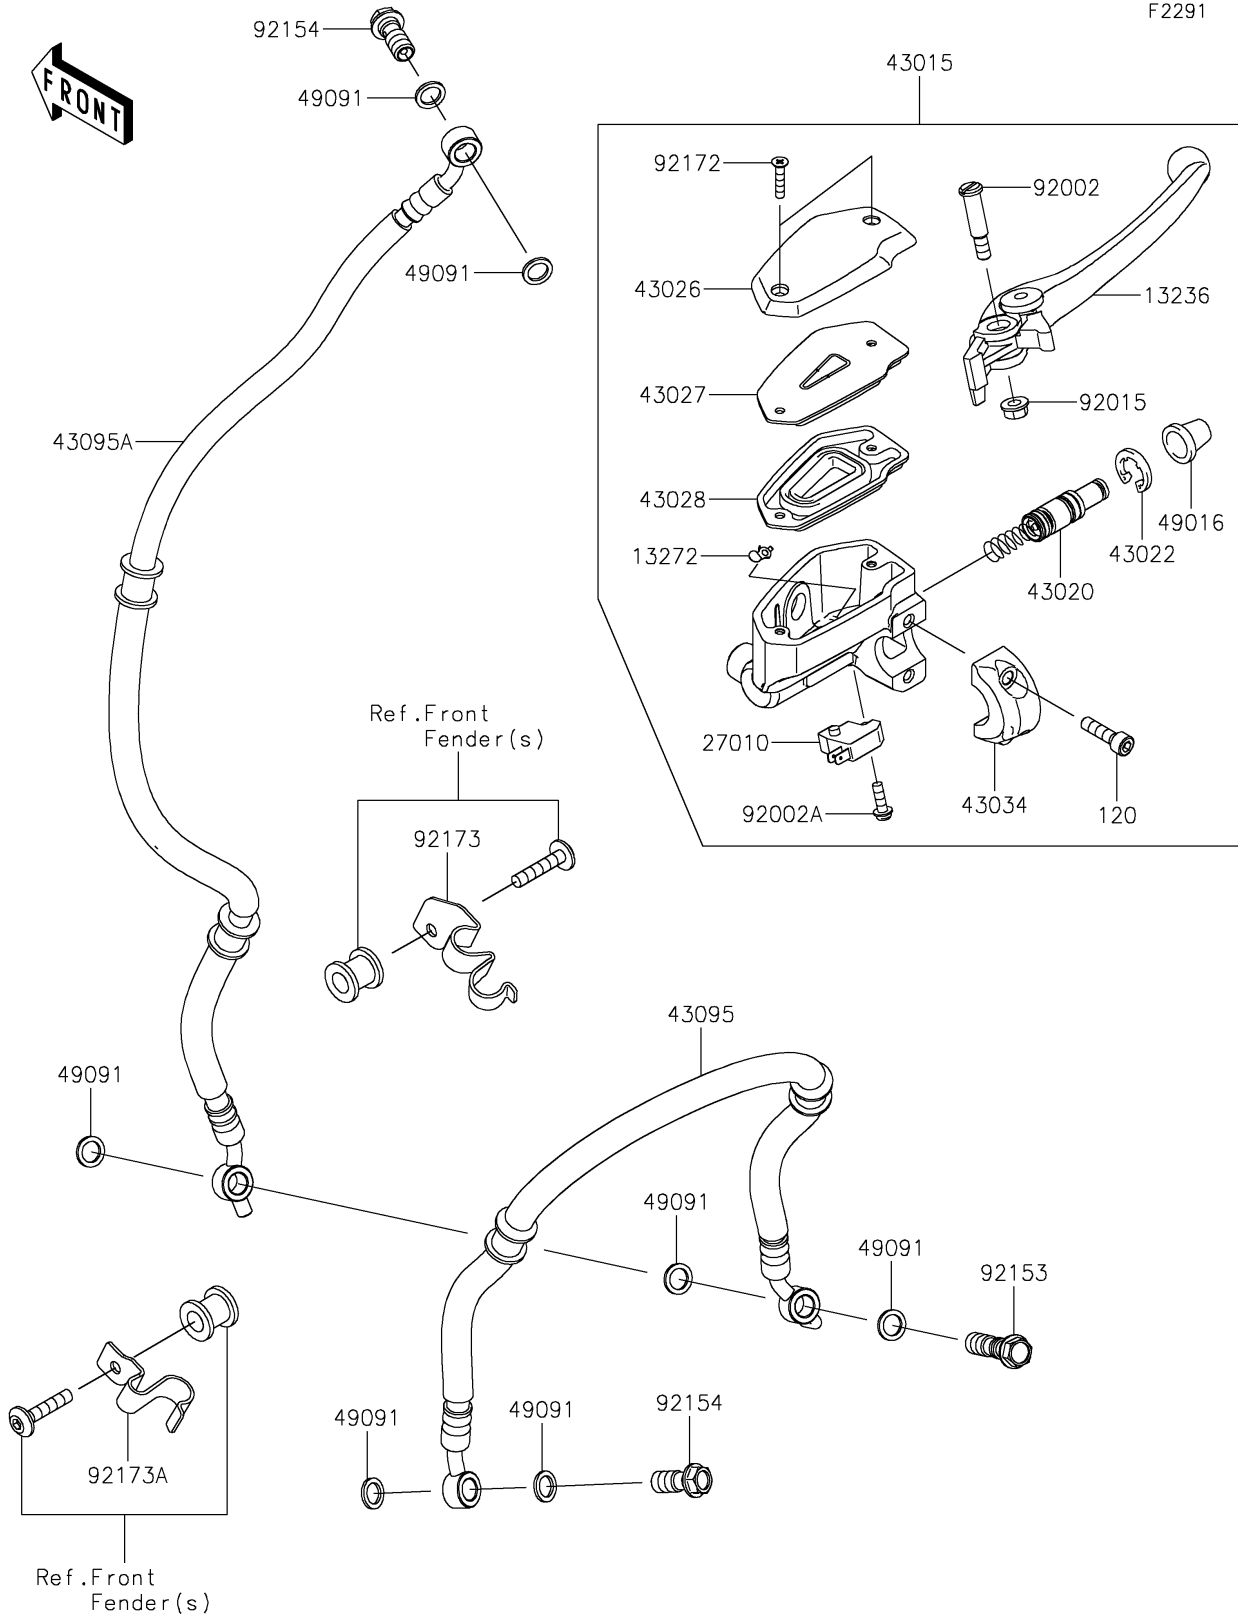

2022 NINJA® 650 PARTS DIAGRAM

Front Master Cylinder

F2291

2022 NINJA® 650 PARTS LIST

Front Master Cylinder

ITEM NAME	PART NUMBER	QUANTITY
LEVER-COMP,FRONT BRAKE (Ref # 13236)	13236-0140	1
PLATE (Ref # 13272)	13272-0573	1
SWITCH,BRAKE (Ref # 27010)	27010-0762	1
CYLINDER-ASSY-MASTER,FR (Ref # 43015)	43015-0647	1
PISTON-COMP-BRAKE (Ref # 43020)	43020-0008	1
STOPPER-BRAKE,PISTON (Ref # 43022)	43022-1010	1
CAP-BRAKE (Ref # 43026)	43026-0019	1
PLATE-DIAPHRAGM (Ref # 43027)	43027-0008	1
DIAPHRAGM (Ref # 43028)	43028-0015	1
HOLDER-BRAKE,MASTER-CYLINDER (Ref # 43034)	43034-0050	1
HOSE-BRAKE,CAL-CAL,549MM (Ref # 43095)	43095-0964	1
HOSE-BRAKE,FR,747MM (Ref # 43095A)	43095-0968	1
COVER-SEAL,MASTER CYLINDER (Ref # 49016)	49016-1044	1
WASHER-SEAL,10.1X14.5X1.5 (Ref # 49091)	49091-0001	7
BOLT,LEVER SET,BLACK (Ref # 92002)	92002-1322	1
BOLT,SCREW,4X12 (Ref # 92002A)	92002-1323	1
NUT,FLANGED,6MM (Ref # 92015)	92015-1528	1
BOLT,OIL,L=37 (Ref # 92153)	92153-0628	1
BOLT,OIL,L=23 (Ref # 92154)	92154-4239	2
SCREW,4X20 (Ref # 92172)	92172-0320	2
CLAMP,FR FENDER,RH (Ref # 92173)	92173-1612	1
CLAMP,FR FENDER,LH (Ref # 92173A)	92173-2290	1
BOLT-SOCKET,6X22 (Ref # 120)	120CB0622	2