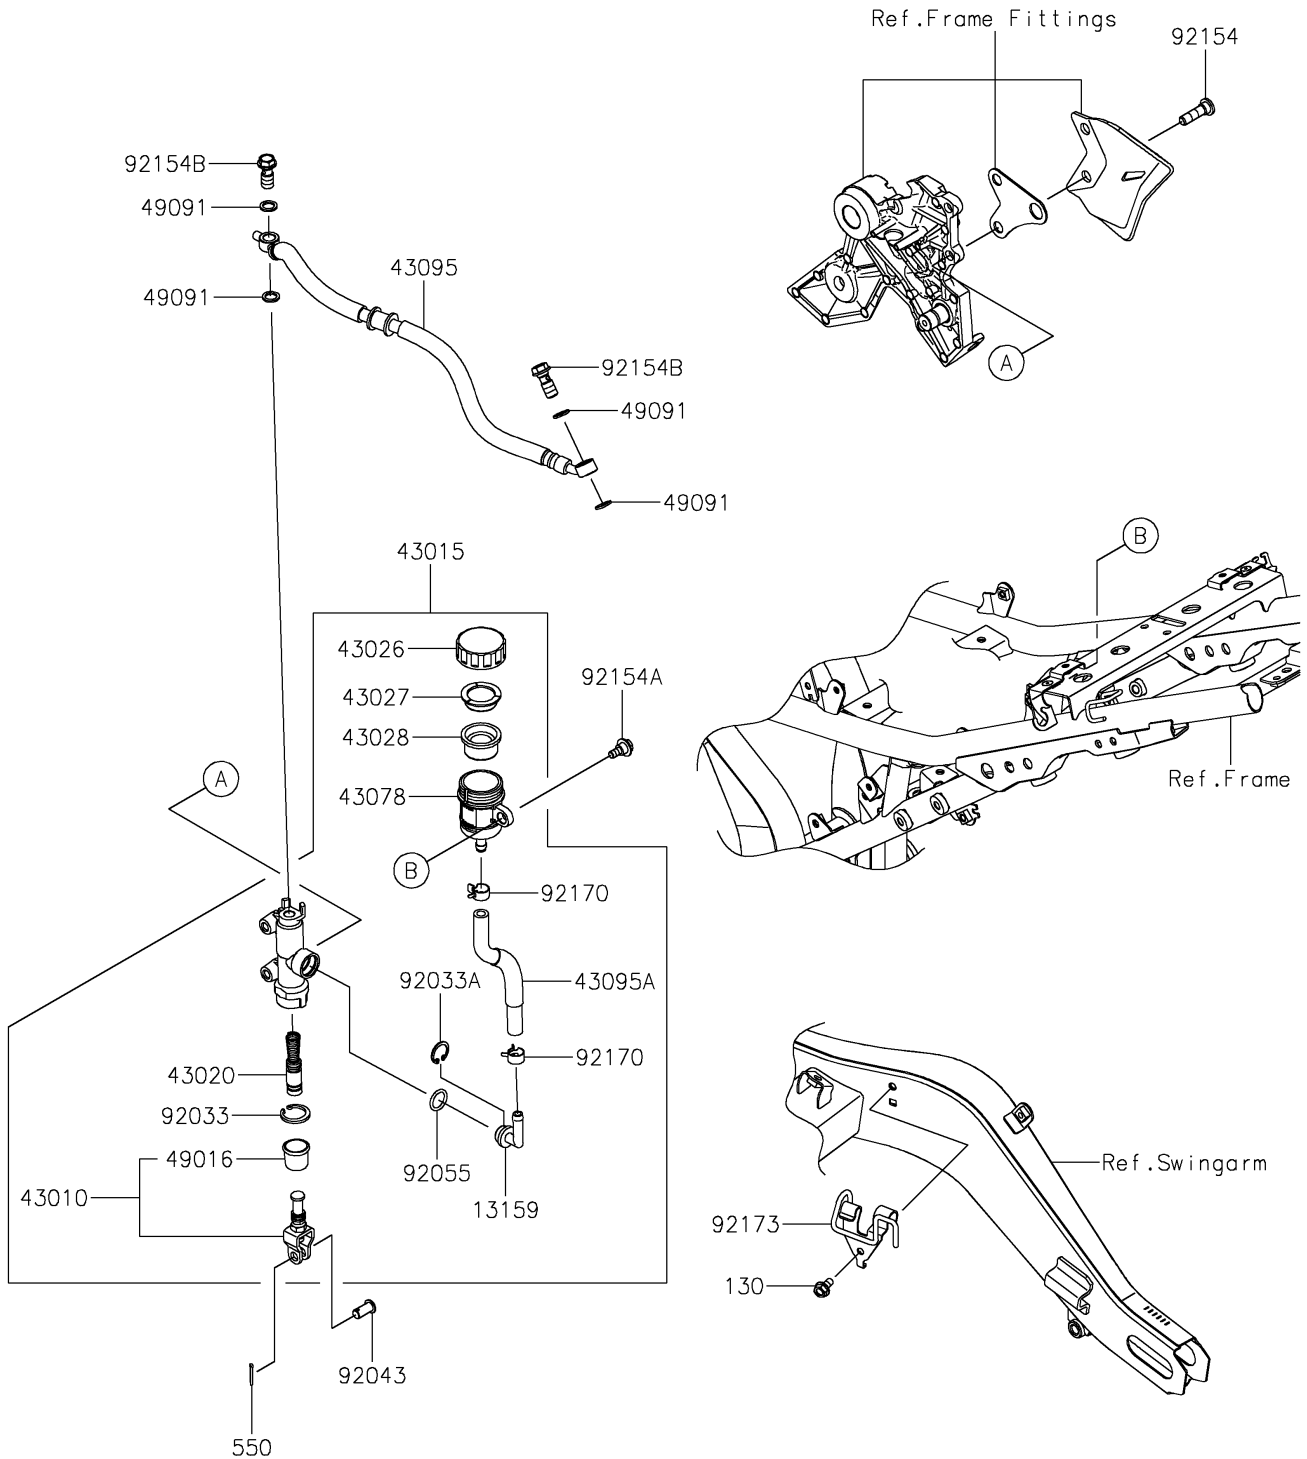

# 2022 NINJA® 650 PARTS DIAGRAM

## Rear Master Cylinder

F2293

## 2022 NINJA® 650 PARTS LIST

### Rear Master Cylinder

ITEM NAME	PART NUMBER	QUANTITY
CONNECTOR (Ref # 13159)	13159-1056	1
ROD-ASSY-BRAKE (Ref # 43010)	43010-0020	1
CYLINDER-ASSY-MASTER,RR (Ref # 43015)	43015-0754	1
PISTON-COMP-BRAKE (Ref # 43020)	43020-1094	1
CAP-BRAKE (Ref # 43026)	43026-0009	1
PLATE-DIAPHRAGM (Ref # 43027)	43027-1053	1
DIAPHRAGM (Ref # 43028)	43028-1065	1
RESERVOIR (Ref # 43078)	43078-0060	1
HOSE-BRAKE,RR,436MM (Ref # 43095)	43095-0965	1
HOSE-BRAKE,RR M/CYL. (Ref # 43095A)	43095-0969	1
COVER-SEAL,BRAKE PISTON (Ref # 49016)	49016-1103	1
WASHER-SEAL,10.1X14.5X1.5 (Ref # 49091)	49091-0001	4
RING-SNAP,20.9X24.6X1.2 (Ref # 92033)	92033-0079	1
RING-SNAP,20.5MM (Ref # 92033A)	92033-1186	1
PIN (Ref # 92043)	92043-0182	1
RING-O,14.8X2.4 (Ref # 92055)	92055-0741	1
BOLT,SOCKET,8X30 (Ref # 92154)	92154-0843	2
BOLT (Ref # 92154A)	92154-0929	1
BOLT,OIL,L=23 (Ref # 92154B)	92154-4239	2
CLAMP,HOSE (Ref # 92170)	92170-1091	2
CLAMP (Ref # 92173)	92173-2291	1
BOLT-FLANGED,6X12 (Ref # 130)	130BA0612	1
PIN-COTTER,2.0X15 (Ref # 550)	550AA2015	1