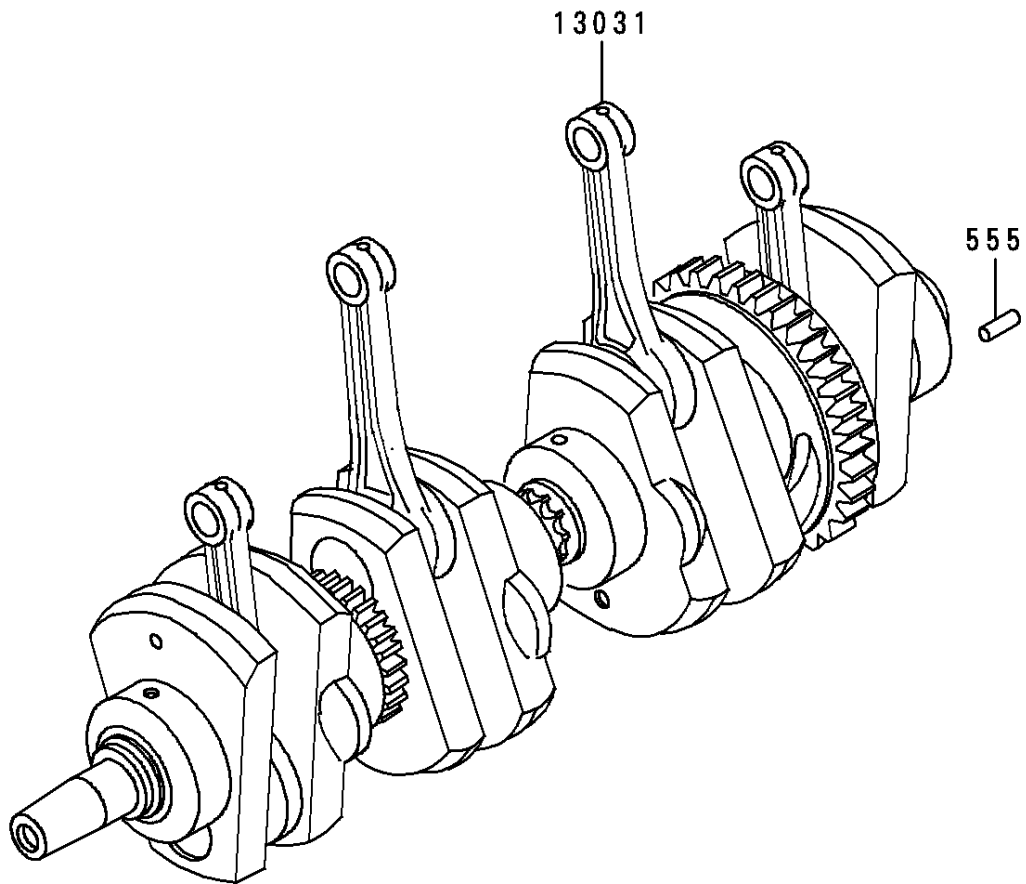

1996 Police 1000 PARTS DIAGRAM

Crankshaft

E1321

1996 Police 1000 PARTS LIST

Crankshaft

ITEM NAME	PART NUMBER	QUANTITY
PIN-SPRING,4X8 (Ref # 555)	555A0408	1
CRANKSHAFT-COMP (Ref # 13031)	13031-1046	1