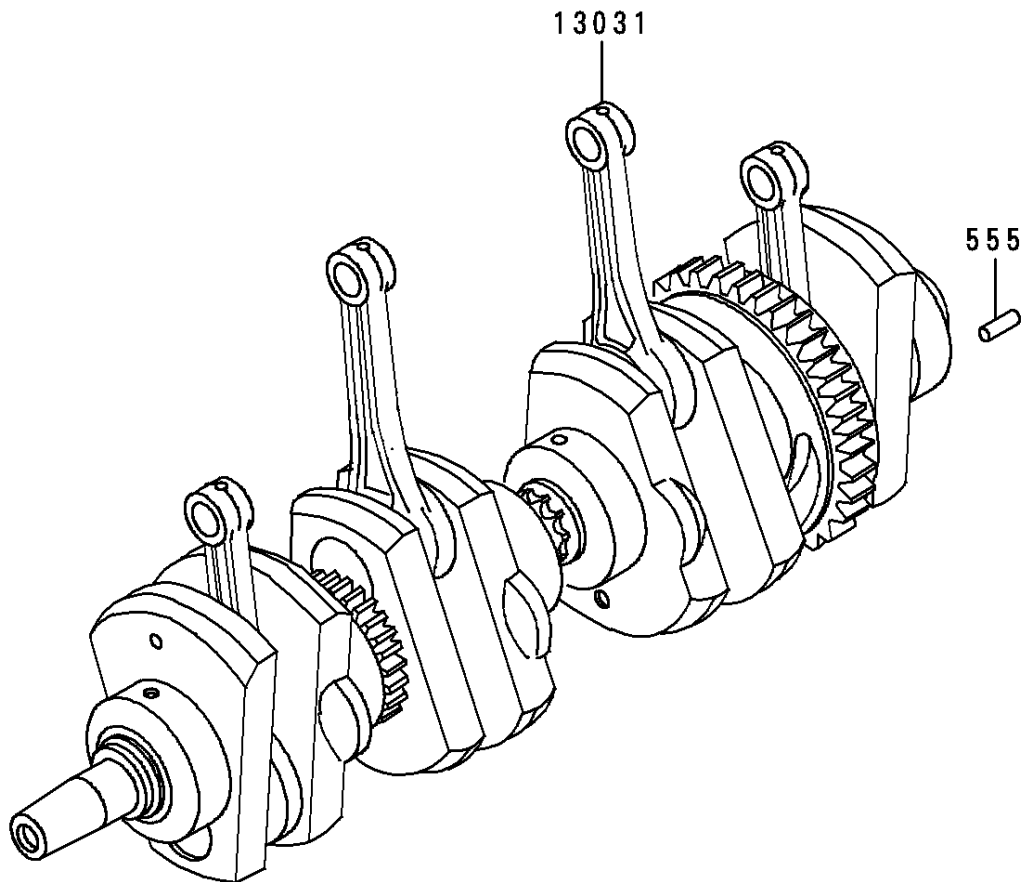

1996 Police 1000 PARTS DIAGRAM

Crankshaft

E1321

1996 Police 1000 PARTS LIST

Crankshaft

ITEM NAME	PART NUMBER	QUANTITY
PIN-SPRING,4X8 (Ref # 555)	555A0408	1
CRANKSHAFT-COMP (Ref # 13031)	13031-1046	1