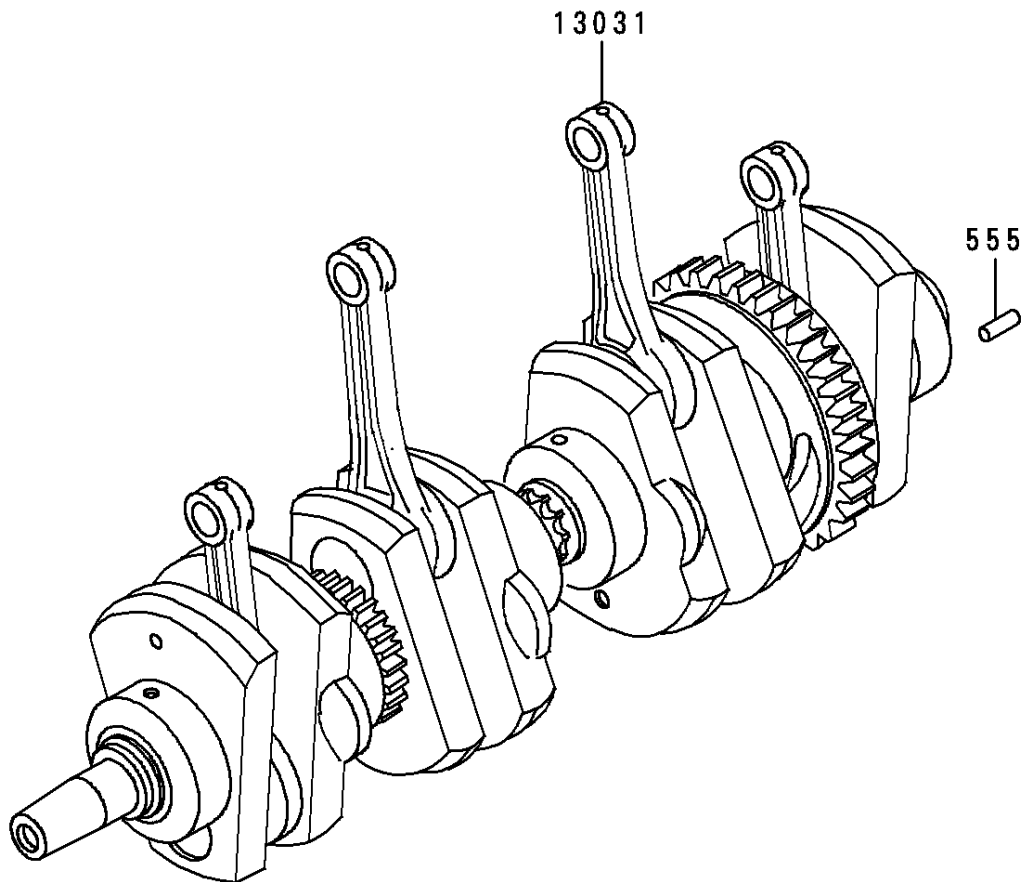

1998 Police 1000 PARTS DIAGRAM

Crankshaft

E1321

1998 Police 1000 PARTS LIST

Crankshaft

ITEM NAME	PART NUMBER	QUANTITY
PIN-SPRING,4X8 (Ref # 555)	555A0408	1
CRANKSHAFT-COMP (Ref # 13031)	13031-1046	1