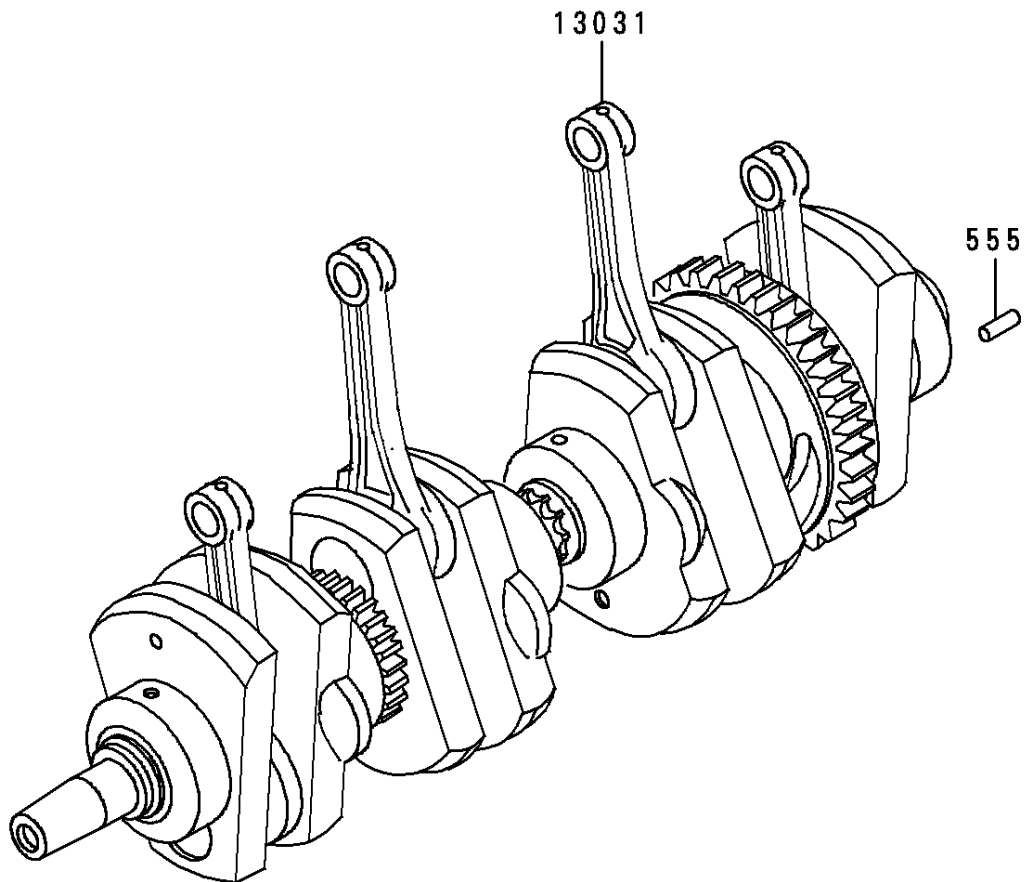

# 1999 Police 1000 PARTS DIAGRAM

Crankshaft

E1321

# 1999 Police 1000 PARTS LIST

## Crankshaft

ITEM NAME	PART NUMBER	QUANTITY
PIN-SPRING,4X8 (Ref # 555)	555A0408	1
CRANKSHAFT-COMP (Ref # 13031)	13031-1046	1