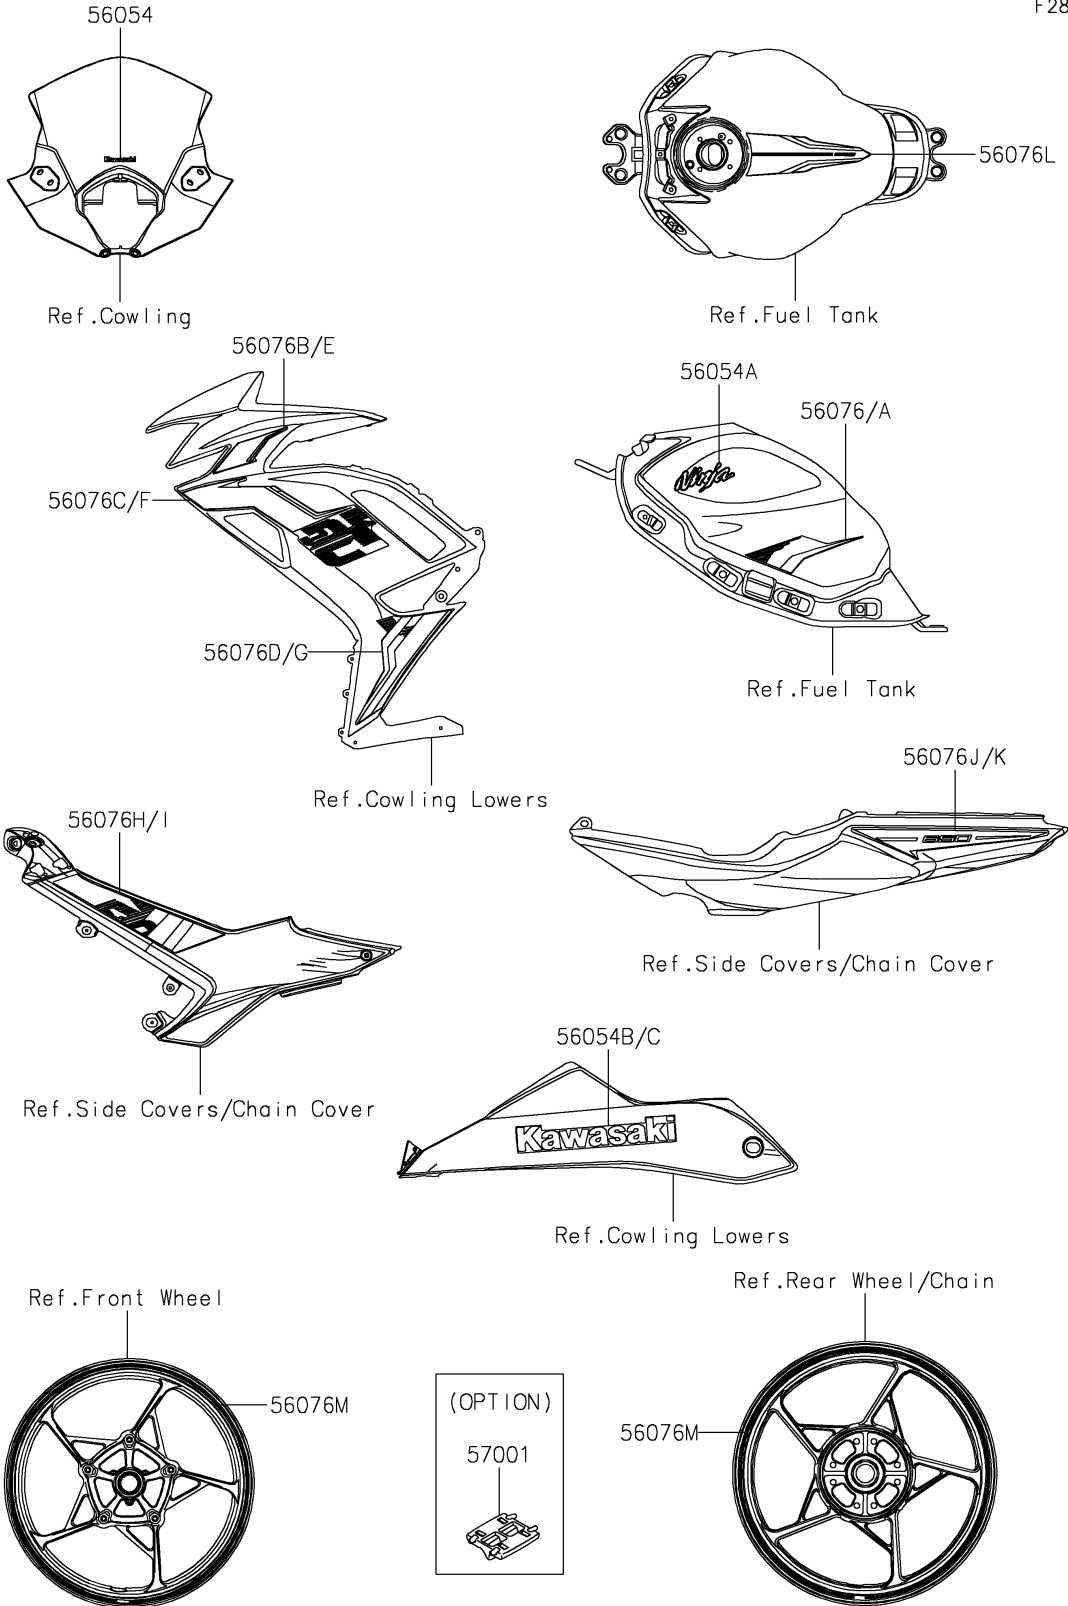

# 2022 NINJA® 650 PARTS DIAGRAM

Decals(White)(NNFAN/NNFAL)

F2861B

## 2022 NINJA® 650 PARTS LIST

Decals(White)(NNFAN/NNFAL)

ITEM NAME	PART NUMBER	QUANTITY
MARK,WINDSHIELD,KAWASAKI (Ref # 56054)	56054-2261	1
MARK,FUEL TANK,NINJA (Ref # 56054A)	56054-2990	1
MARK,LWR COWL.,LH,KAWASAKI (Ref # 56054B)	56054-2991	1
MARK,LWR COWL.,RH,KAWASAKI (Ref # 56054C)	56054-3766	1
PATTERN,FUEL TANK,LH (Ref # 56076)	56076-2965	1
PATTERN,FUEL TANK,RH (Ref # 56076A)	56076-2966	1
PATTERN,SIDE COWL.,LH,UPP (Ref # 56076B)	56076-2967	1
PATTERN,SIDE COWL.,LH,CNT (Ref # 56076C)	56076-2968	1
PATTERN,SIDE COWL.,LH,LWR (Ref # 56076D)	56076-2969	1
PATTERN,SIDE COWL.,RH,UPP (Ref # 56076E)	56076-2970	1
PATTERN,SIDE COWL.,RH,CNT (Ref # 56076F)	56076-2971	1
PATTERN,SIDE COWL.,RH,LWR (Ref # 56076G)	56076-2972	1
PATTERN,SIDE COVER,LH (Ref # 56076H)	56076-2973	1
PATTERN,SIDE COVER,RH (Ref # 56076I)	56076-2974	1
PATTERN,TAIL COVER,LH (Ref # 56076J)	56076-2975	1
PATTERN,TAIL COVER,RH (Ref # 56076K)	56076-2976	1
PATTERN,FUEL TANK,CNT (Ref # 56076L)	56076-3961	1
PATTERN,WHEEL,GRN/BLK,4X1353 (Ref # 56076M)	56076-4003	1
RIM STRIPE APPLICATOR (Ref # 57001)	57001-1752	1