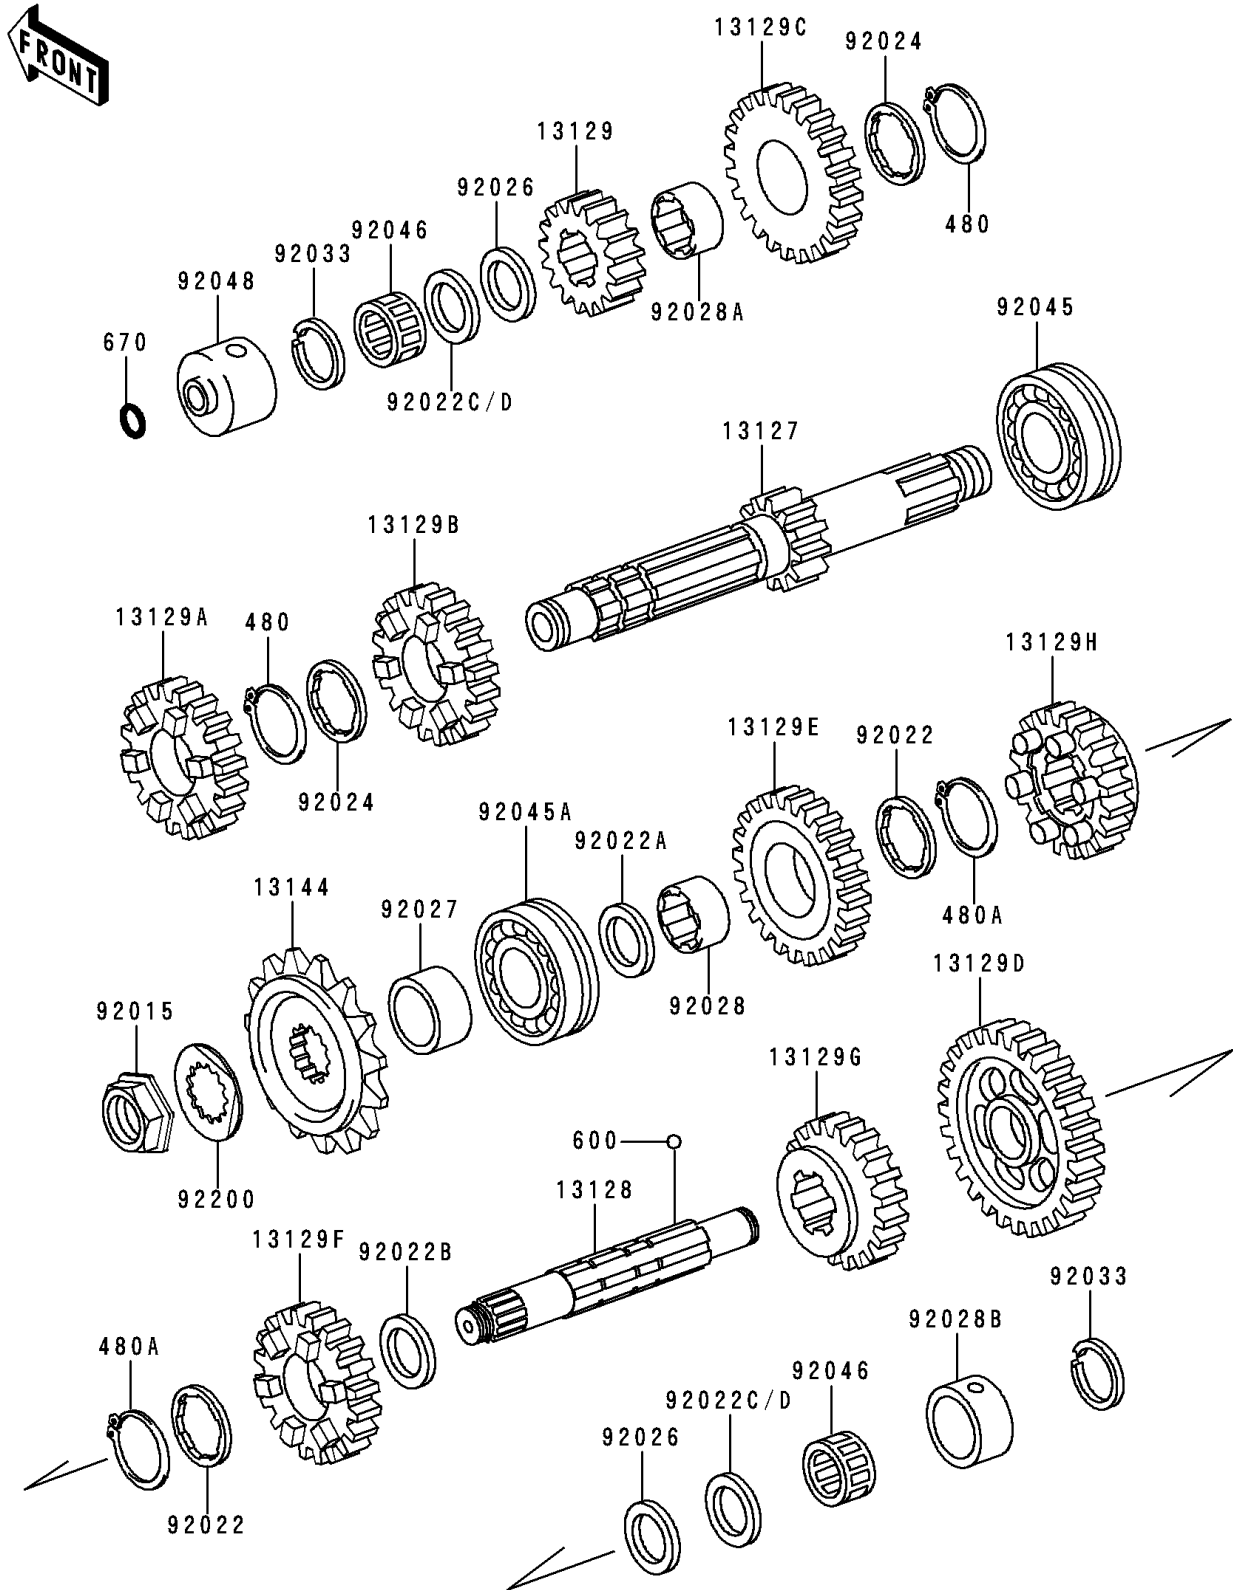

1996 Police 1000 PARTS DIAGRAM

Transmission

E1361

1996 Police 1000 PARTS LIST

Transmission

ITEM NAME	PART NUMBER	QUANTITY
CIRCLIP-TYPE-C,28MM (Ref # 480)	480J2800	2
CIRCLIP-TYPE-C,32MM (Ref # 480A)	480J3200	2
BALL-STEEL,3/16" (Ref # 600)	600A0600	3
O RING,8MM (Ref # 670)	670B1508	1
SHAFT-TRANSMISSION INPUT,14T (Ref # 13127)	13127-1034	1
SHAFT-TRANSMISSION OUTPUT (Ref # 13128)	13128-1048	1
GEAR,INPUT 2ND,18T (Ref # 13129)	13129-1235	1
GEAR,INPUT 3RD,21T (Ref # 13129A)	13129-1236	1
GEAR,INPUT 4TH,23T (Ref # 13129B)	13129-1237	1
GEAR,INPUT TOP,25T (Ref # 13129C)	13129-1238	1
GEAR,OUTPUT LOW,37T (Ref # 13129D)	13129-1239	1
GEAR,OUTPUT 2ND,33T (Ref # 13129E)	13129-1240	1
GEAR,OUTPUT 3RD,30T (Ref # 13129F)	13129-1241	1
GEAR,OUTPUT 4TH,27T (Ref # 13129G)	13129-1242	1
GEAR,OUTPUT TOP,26T (Ref # 13129H)	13129-1243	1
SPROCKET-OUTPUT,15T (Ref # 13144)	13144-1042	1
NUT,20MM (Ref # 92015)	92015-1210	1
WASHER,TOOTHED,30X42X1.4 (Ref # 92022)	92022-1218	2
WASHER,28.3X42X2.9 (Ref # 92022A)	92022-1219	1
WASHER,32.3X42X3 (Ref # 92022B)	92022-1220	1
WASHER,22.3X35X1.6 (Ref # 92022C)	92022-212	2
WASHER,22.3X35X1.2 (Ref # 92022D)	92022-213	AR
WASHER,TOOTHED,26X35.5X1.5 (Ref # 92024)	92024-042	2
SPACER,22X35.5X1.0 (Ref # 92026)	92026-1020	2
COLLAR,28X40X20.5 (Ref # 92027)	92027-1339	1
BUSHING,2ND GEAR (Ref # 92028)	92028-1112	1
BUSHING,TOP GEAR (Ref # 92028A)	92028-1124	1
BUSHING,OUTPUT SHAFT (Ref # 92028B)	92028-123	1
RING-SNAP,20X25.5X1.2 (Ref # 92033)	92033-025	2

1996 Police 1000 PARTS LIST

Transmission

ITEM NAME	PART NUMBER	QUANTITY
BEARING-BALL,5305NSH2 (Ref # 92045)	92045-1028	1
BEARING-BALL (Ref # 92045A)	92045-1186	1
BEARING-NEEDLE,FWF-223014 (Ref # 92046)	92046-031	2
RACE,DRIVE SHAFT BEARING (Ref # 92048)	92048-1012	1
WASHER,TOOTHED,23.9X45X1.0 (Ref # 92200)	92200-1234	1