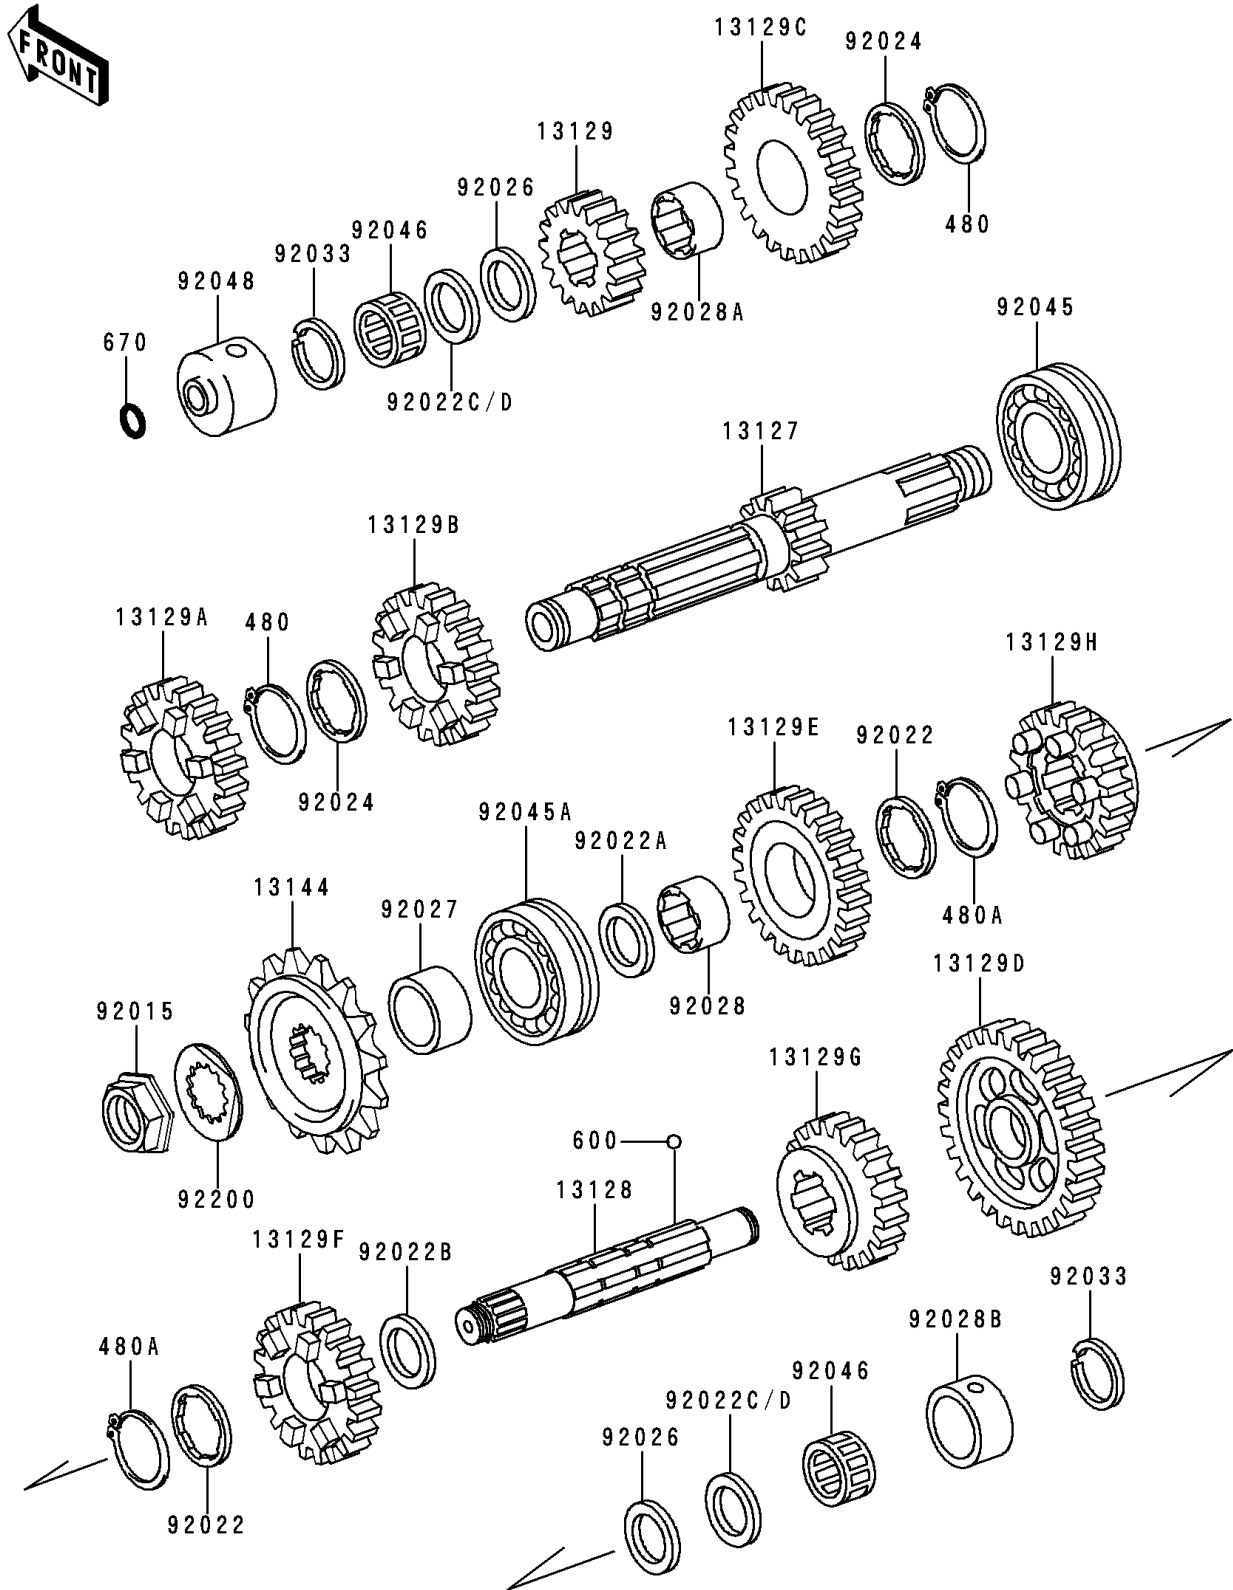

1999 Police 1000 PARTS DIAGRAM

Transmission

E1361

1999 Police 1000 PARTS LIST

Transmission

ITEM NAME	PART NUMBER	QUANTITY
CIRCLIP-TYPE-C,28MM (Ref # 480)	480J2800	2
CIRCLIP-TYPE-C,32MM (Ref # 480A)	480J3200	2
BALL-STEEL,3/16" (Ref # 600)	600A0600	3
O RING,8MM (Ref # 670)	670B1508	1
SHAFT-TRANSMISSION INPUT,14T (Ref # 13127)	13127-1034	1
SHAFT-TRANSMISSION OUTPUT (Ref # 13128)	13128-1048	1
GEAR,INPUT 2ND,18T (Ref # 13129)	13129-1235	1
GEAR,INPUT 3RD,21T (Ref # 13129A)	13129-1236	1
GEAR,INPUT 4TH,23T (Ref # 13129B)	13129-1237	1
GEAR,INPUT TOP,25T (Ref # 13129C)	13129-1238	1
GEAR,OUTPUT LOW,37T (Ref # 13129D)	13129-1239	1
GEAR,OUTPUT 2ND,33T (Ref # 13129E)	13129-1240	1
GEAR,OUTPUT 3RD,30T (Ref # 13129F)	13129-1241	1
GEAR,OUTPUT 4TH,27T (Ref # 13129G)	13129-1242	1
GEAR,OUTPUT TOP,26T (Ref # 13129H)	13129-1243	1
SPROCKET-OUTPUT,15T (Ref # 13144)	13144-1042	1
NUT,20MM (Ref # 92015)	92015-1210	1
WASHER,TOOTHED,30X42X1.4 (Ref # 92022)	92022-1218	2
WASHER,28.3X42X2.9 (Ref # 92022A)	92022-1219	1
WASHER,32.3X42X3 (Ref # 92022B)	92022-1220	1
WASHER,22.3X35X1.6 (Ref # 92022C)	92022-212	2
WASHER,22.3X35X1.2 (Ref # 92022D)	92022-213	AR
WASHER,TOOTHED,26X35.5X1.5 (Ref # 92024)	92024-042	2
SPACER,22X35.5X1.0 (Ref # 92026)	92026-1020	2
COLLAR,28X40X20.5 (Ref # 92027)	92027-1339	1
BUSHING,2ND GEAR (Ref # 92028)	92028-1112	1
BUSHING,TOP GEAR (Ref # 92028A)	92028-1124	1
BUSHING,OUTPUT SHAFT (Ref # 92028B)	92028-123	1
RING-SNAP,20X25.5X1.2 (Ref # 92033)	92033-025	2

1999 Police 1000 PARTS LIST

Transmission

ITEM NAME	PART NUMBER	QUANTITY
BEARING-BALL,5305NSH2 (Ref # 92045)	92045-1028	1
BEARING-BALL (Ref # 92045A)	92045-1186	1
BEARING-NEEDLE,FWF-223014 (Ref # 92046)	92046-031	2
RACE,DRIVE SHAFT BEARING (Ref # 92048)	92048-1012	1
WASHER,TOOTHED,23.9X45X1.0 (Ref # 92200)	92200-1234	1