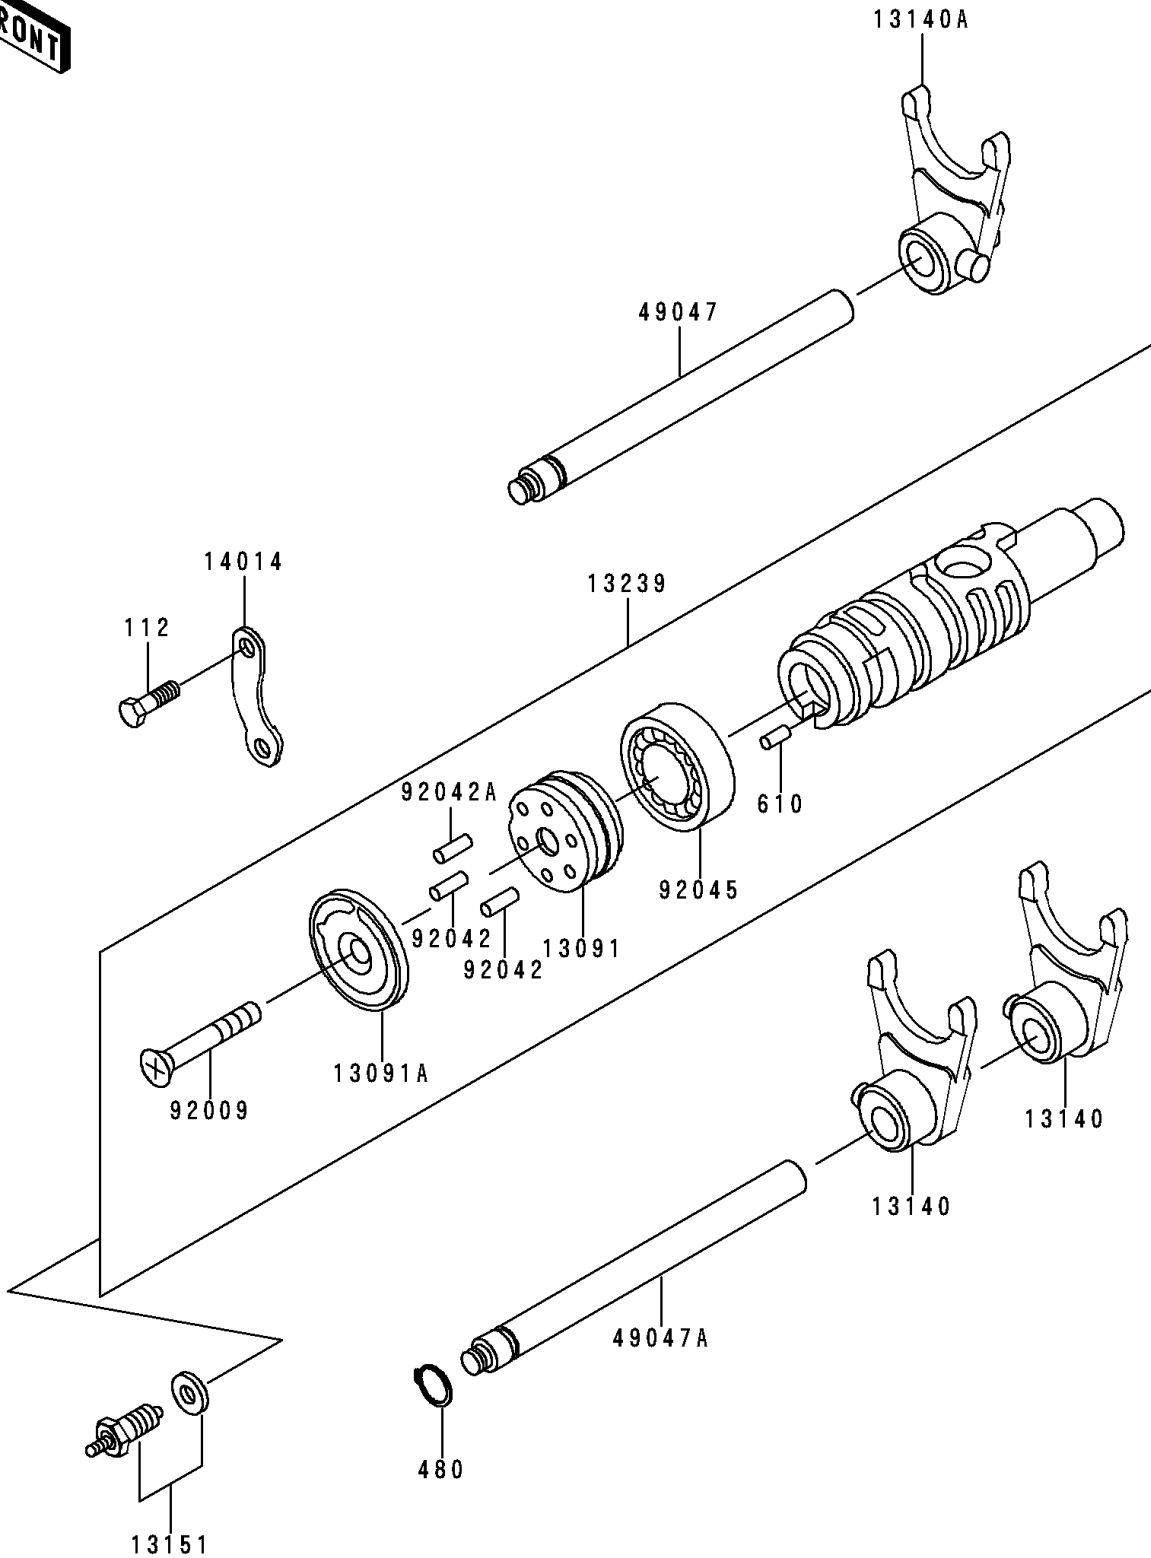

1998 Police 1000 PARTS DIAGRAM

Gear Change Drum/Shift Fork(s)

E1362

1998 Police 1000 PARTS LIST

Gear Change Drum/Shift Fork(s)

ITEM NAME	PART NUMBER	QUANTITY
BOLT-UPSET (Ref # 112)	112G0616	2
CIRCLIP-TYPE-C,12MM (Ref # 480)	480J1200	1
ROLLER,4X10 (Ref # 610)	610A0410	1
HOLDER,CHANGE DRUM PIN (Ref # 13091)	13091-1087	1
HOLDER,CHANGE DRUM PIN (Ref # 13091A)	13091-1088	1
FORK-SHIFT (Ref # 13140)	13140-1214	2
FORK-SHIFT (Ref # 13140A)	13140-1215	1
SWITCH-COMP (Ref # 13151)	13151-5003	1
DRUM-ASSY-CHANGE (Ref # 13239)	13239-1107	1
PLATE-POSITION (Ref # 14014)	14014-1015	1
ROD-SHIFT (Ref # 49047)	49047-1014	1
ROD-SHIFT (Ref # 49047A)	49047-1019	1
SCREW,6X45 (Ref # 92009)	92009-1599	1
PIN,DOWEL,4X15.8 (Ref # 92042)	92042-014	5
PIN,DOWEL,4X17.8 (Ref # 92042A)	92042-020	1
BEARING-BALL,6806 (Ref # 92045)	92045-1152	1