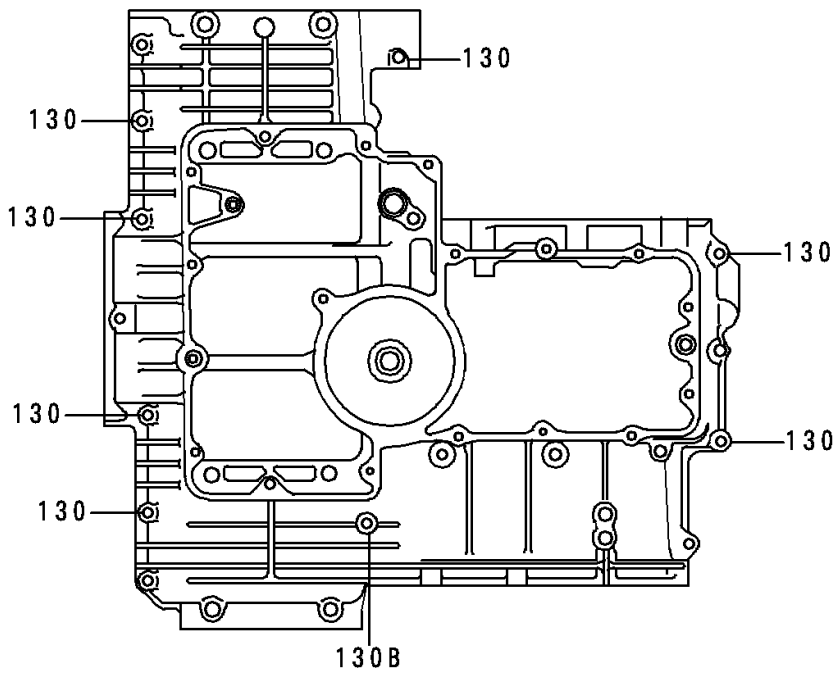

# 1996 Police 1000 PARTS DIAGRAM

## Crankcase Bolt Pattern

E1412

## Crankcase Bolt Pattern

ITEM NAME	PART NUMBER	QUANTITY
BOLT-FLANGED (Ref # 130)	130Y0640	9
BOLT-FLANGED (Ref # 130A)	130Y0650	1
BOLT-FLANGED (Ref # 130B)	130Y0695	1