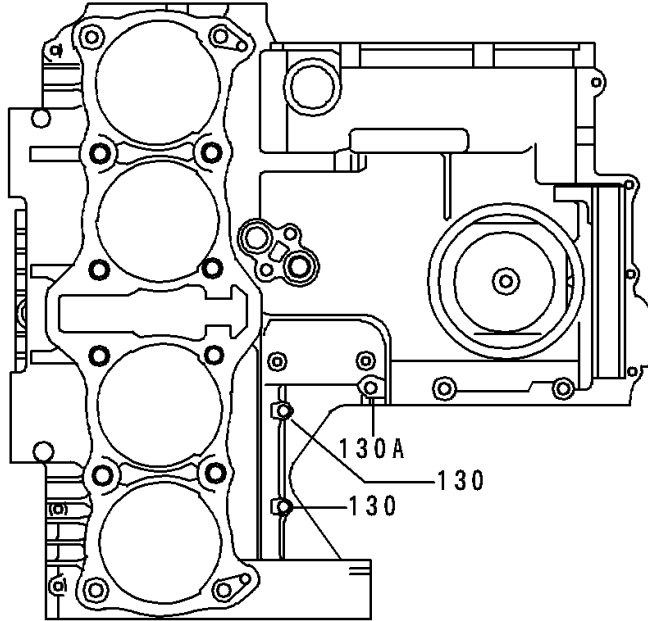

# 1996 Police 1000 PARTS DIAGRAM

## Crankcase Bolt Pattern

E1412

# 1996 Police 1000 PARTS LIST

## Crankcase Bolt Pattern

ITEM NAME	PART NUMBER	QUANTITY
BOLT-FLANGED (Ref # 130)	130Y0640	9
BOLT-FLANGED (Ref # 130A)	130Y0650	1
BOLT-FLANGED (Ref # 130B)	130Y0695	1