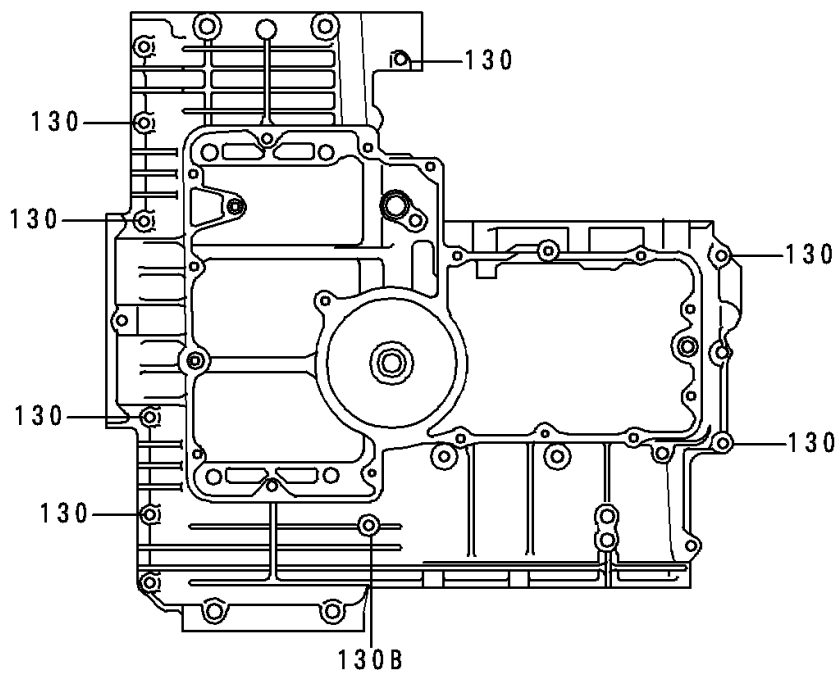

1996 Police 1000 PARTS DIAGRAM

Crankcase Bolt Pattern

E1412

1996 Police 1000 PARTS LIST

Crankcase Bolt Pattern

ITEM NAME	PART NUMBER	QUANTITY
BOLT-FLANGED (Ref # 130)	130Y0640	9
BOLT-FLANGED (Ref # 130A)	130Y0650	1
BOLT-FLANGED (Ref # 130B)	130Y0695	1