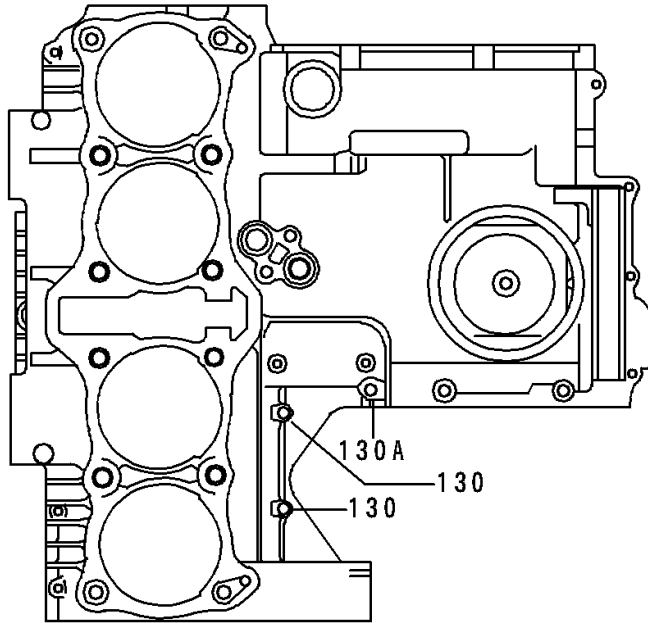

1996 Police 1000 PARTS DIAGRAM

Crankcase Bolt Pattern

E1412

1996 Police 1000 PARTS LIST

Crankcase Bolt Pattern

ITEM NAME	PART NUMBER	QUANTITY
BOLT-FLANGED (Ref # 130)	130Y0640	9
BOLT-FLANGED (Ref # 130A)	130Y0650	1
BOLT-FLANGED (Ref # 130B)	130Y0695	1