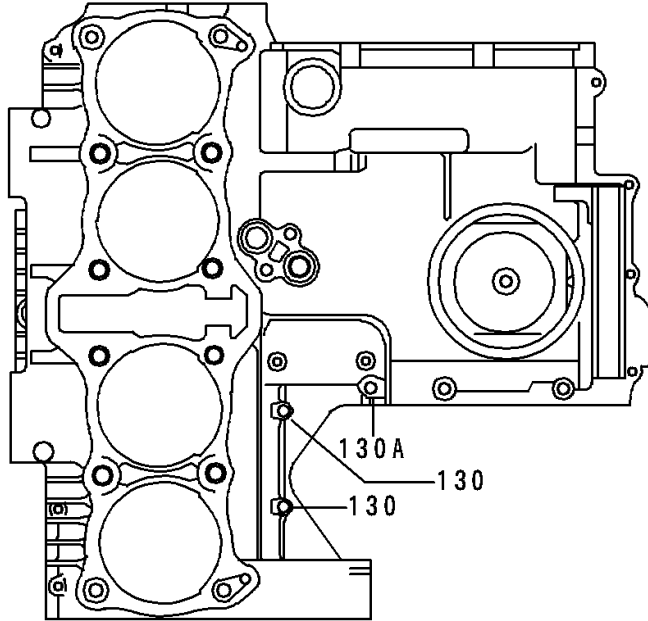

1998 Police 1000 PARTS DIAGRAM

Crankcase Bolt Pattern

E1412

1998 Police 1000 PARTS LIST

Crankcase Bolt Pattern

ITEM NAME	PART NUMBER	QUANTITY
BOLT-FLANGED (Ref # 130)	130Y0640	9
BOLT-FLANGED (Ref # 130A)	130Y0650	1
BOLT-FLANGED (Ref # 130B)	130Y0695	1