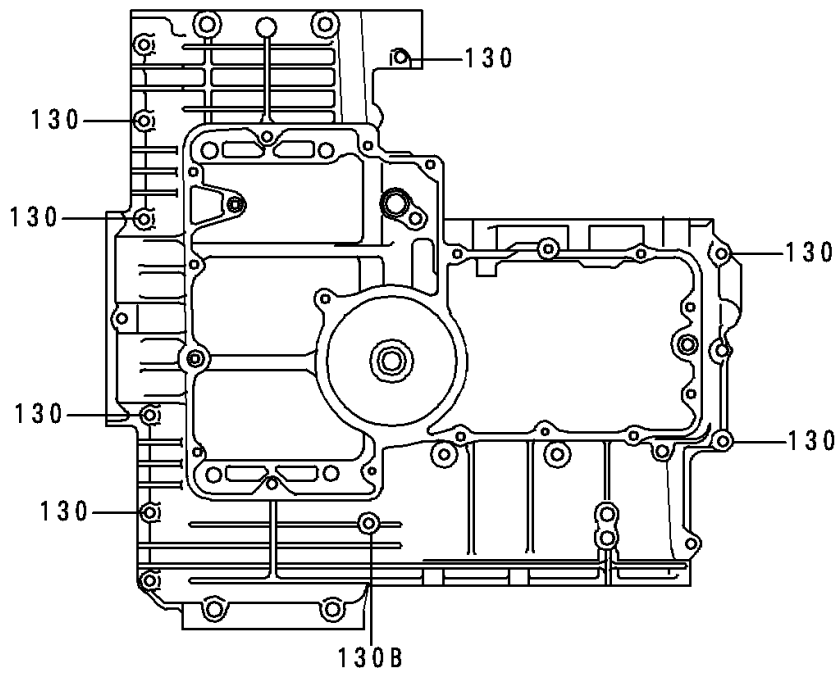

1998 Police 1000 PARTS DIAGRAM

Crankcase Bolt Pattern

E1412

1998 Police 1000 PARTS LIST

Crankcase Bolt Pattern

ITEM NAME	PART NUMBER	QUANTITY
BOLT-FLANGED (Ref # 130)	130Y0640	9
BOLT-FLANGED (Ref # 130A)	130Y0650	1
BOLT-FLANGED (Ref # 130B)	130Y0695	1