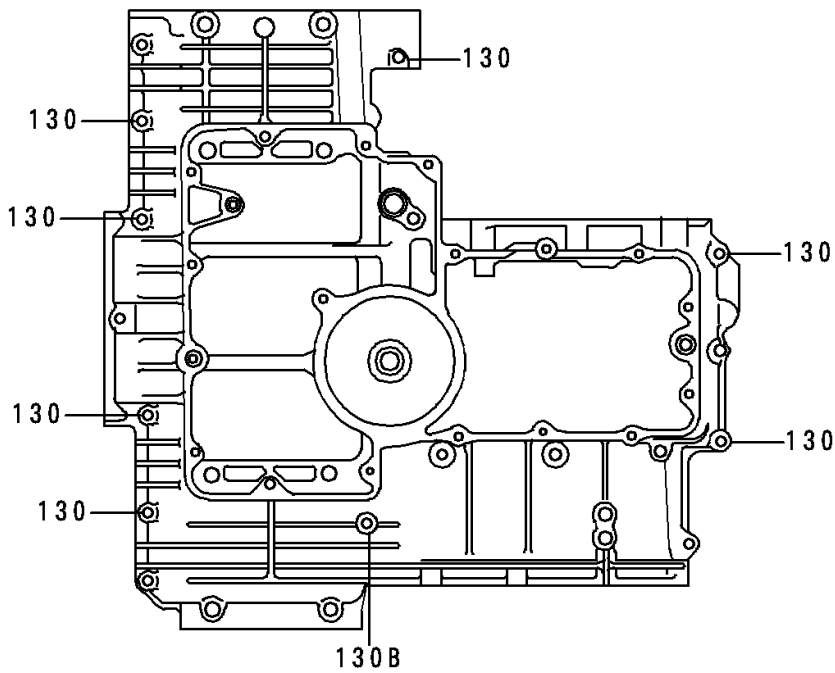

1999 Police 1000 PARTS DIAGRAM

Crankcase Bolt Pattern

E1412

1999 Police 1000 PARTS LIST

Crankcase Bolt Pattern

ITEM NAME	PART NUMBER	QUANTITY
BOLT-FLANGED (Ref # 130)	130Y0640	9
BOLT-FLANGED (Ref # 130A)	130Y0650	1
BOLT-FLANGED (Ref # 130B)	130Y0695	1