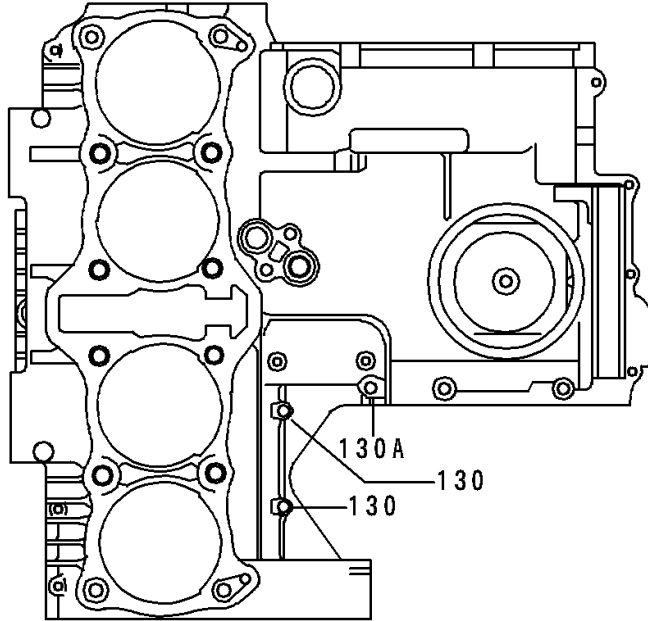

1999 Police 1000 PARTS DIAGRAM

Crankcase Bolt Pattern

E1412

1999 Police 1000 PARTS LIST

Crankcase Bolt Pattern

ITEM NAME	PART NUMBER	QUANTITY
BOLT-FLANGED (Ref # 130)	130Y0640	9
BOLT-FLANGED (Ref # 130A)	130Y0650	1
BOLT-FLANGED (Ref # 130B)	130Y0695	1