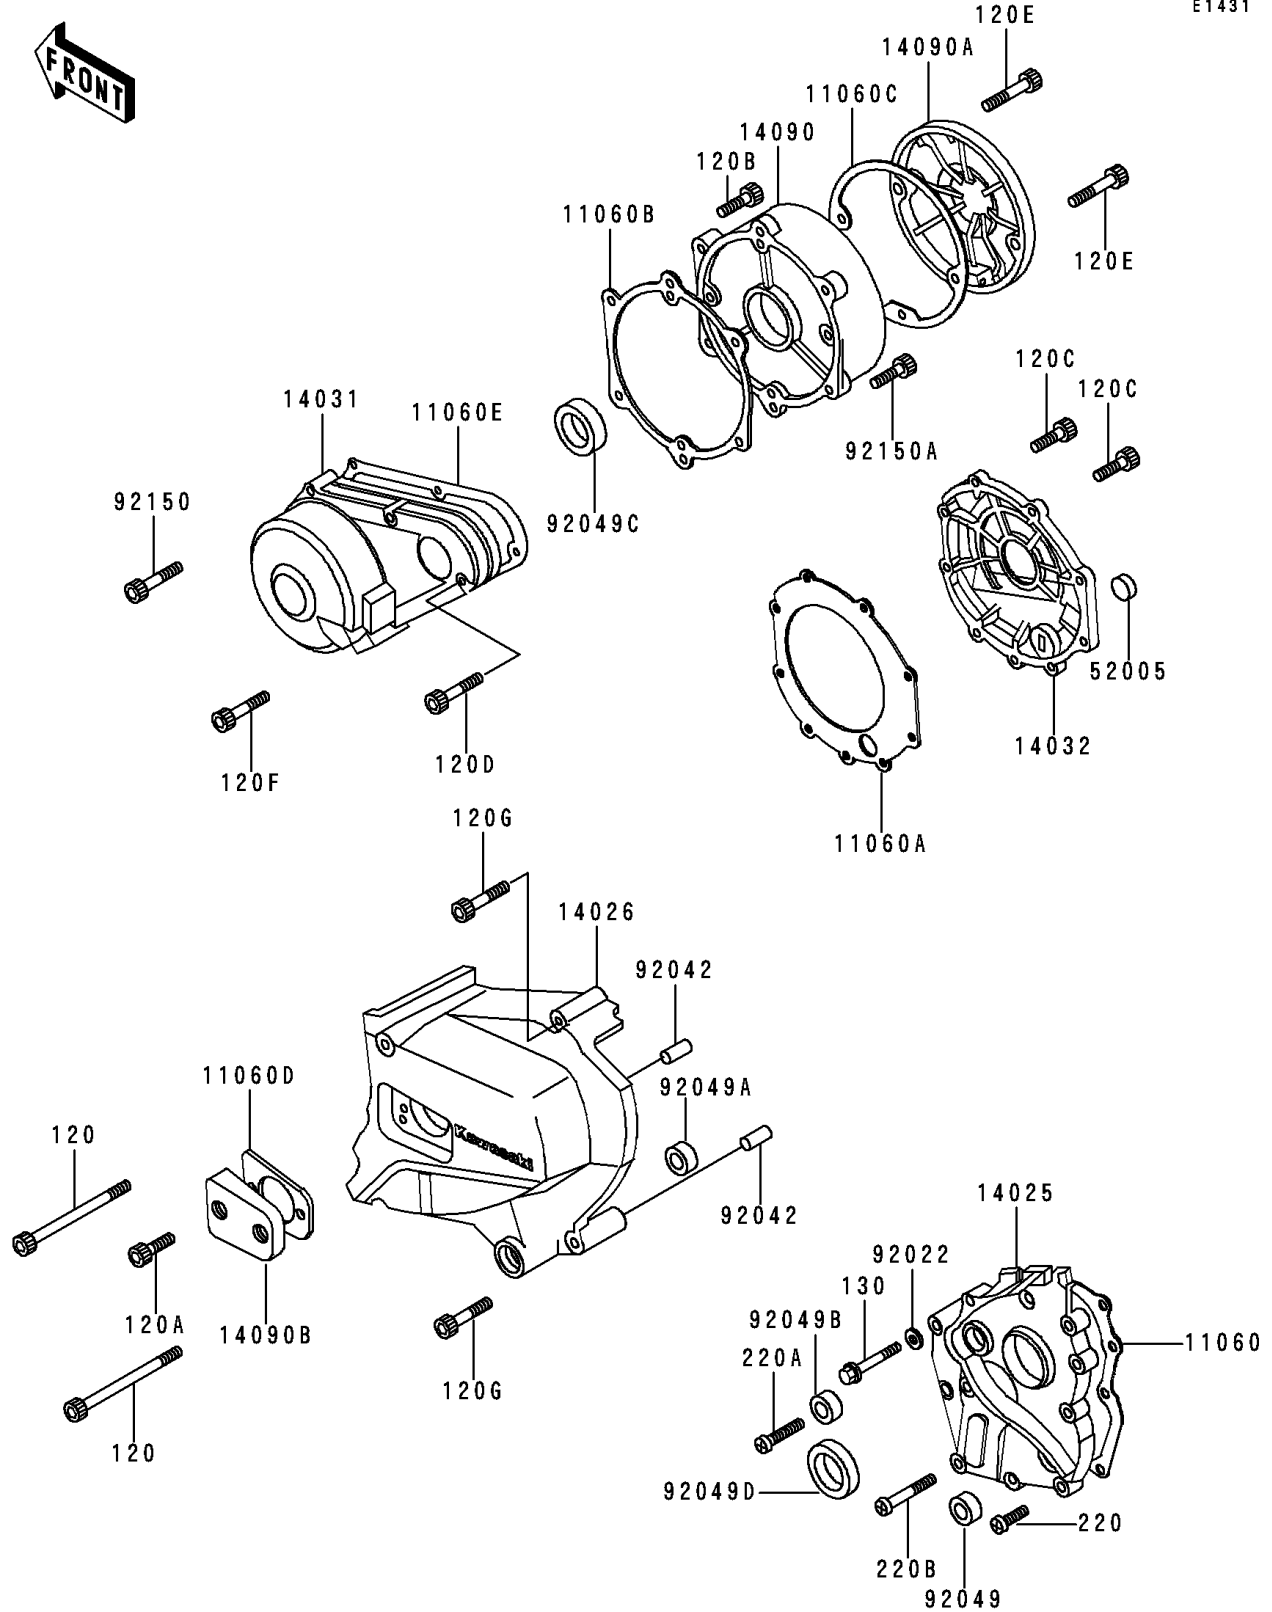

1996 Police 1000 PARTS DIAGRAM

Engine Cover(s)

E1431

1996 Police 1000 PARTS LIST

Engine Cover(s)

ITEM NAME	PART NUMBER	QUANTITY
BOLT-SOCKET (Ref # 120)	120Z06125	2
BOLT-SOCKET (Ref # 120A)	120Z0614	2
BOLT-SOCKET (Ref # 120B)	120Z0622	3
BOLT-SOCKET (Ref # 120C)	120Z0625	9
BOLT-SOCKET (Ref # 120D)	120Z0630	6
BOLT-SOCKET (Ref # 120E)	120Z0635	2
BOLT-SOCKET (Ref # 120F)	120Z0640	1
BOLT-SOCKET (Ref # 120G)	120Z0670	2
BOLT-FLANGED,6X55 (Ref # 130)	130G0655	1
SCREW-PAN-CROS,6X20,WHITE (Ref # 220)	220B0620	6
SCREW-PAN-CROS,6X28 (Ref # 220A)	220B0628	1
SCREW-PAN-CROS,6X40 (Ref # 220B)	220B0640	2
GASKET,TRANSMISSION COVER (Ref # 11060)	11060-1069	1
GASKET,CLUTCH COVER (Ref # 11060A)	11060-1070	1
GASKET,RH ENGINE COVER (Ref # 11060B)	11060-1071	1
GASKET,PULSING COIL COVER (Ref # 11060C)	11060-1072	1
GASKET,CLUTCH ADJUSTING COVER (Ref # 11060D)	11060-1073	1
GASKET,GENERATOR COVER (Ref # 11060E)	11060-1075	1
COVER,TRANSMISSION (Ref # 14025)	14025-1240	1
COVER-CHAIN (Ref # 14026)	14026-1202	1
COVER-GENERATOR (Ref # 14031)	14031-1292	1
COVER-CLUTCH (Ref # 14032)	14032-1375	1
COVER,ENGINE COVER (Ref # 14090)	14090-1420	1
COVER,PULSING COIL (Ref # 14090A)	14090-1421	1
COVER,CLUTCH RELEASE (Ref # 14090B)	14090-1422	1
GAUGE,OIL LEVEL (Ref # 52005)	52005-1009	1
WASHER,6.1X12X1 (Ref # 92022)	92022-077	1
PIN,DOWEL,6.3X8X14 (Ref # 92042)	92042-007	2
SEAL-OIL,SB12205 (Ref # 92049)	92049-004	1

1996 Police 1000 PARTS LIST

Engine Cover(s)

ITEM NAME	PART NUMBER	QUANTITY
SEAL-OIL,CLUTCH RELEASE (Ref # 92049A)	92049-1003	1
SEAL-OIL,SD-8187 (Ref # 92049B)	92049-1017	1
SEAL-OIL,SC32487 (Ref # 92049C)	92049-1033	1
SEAL-OIL,AE2343F0 (Ref # 92049D)	92049-1070	1
BOLT,SOCKET,6X40 (Ref # 92150)	92150-1653	1
BOLT,SOCKET,6X22 (Ref # 92150A)	92150-1654	3