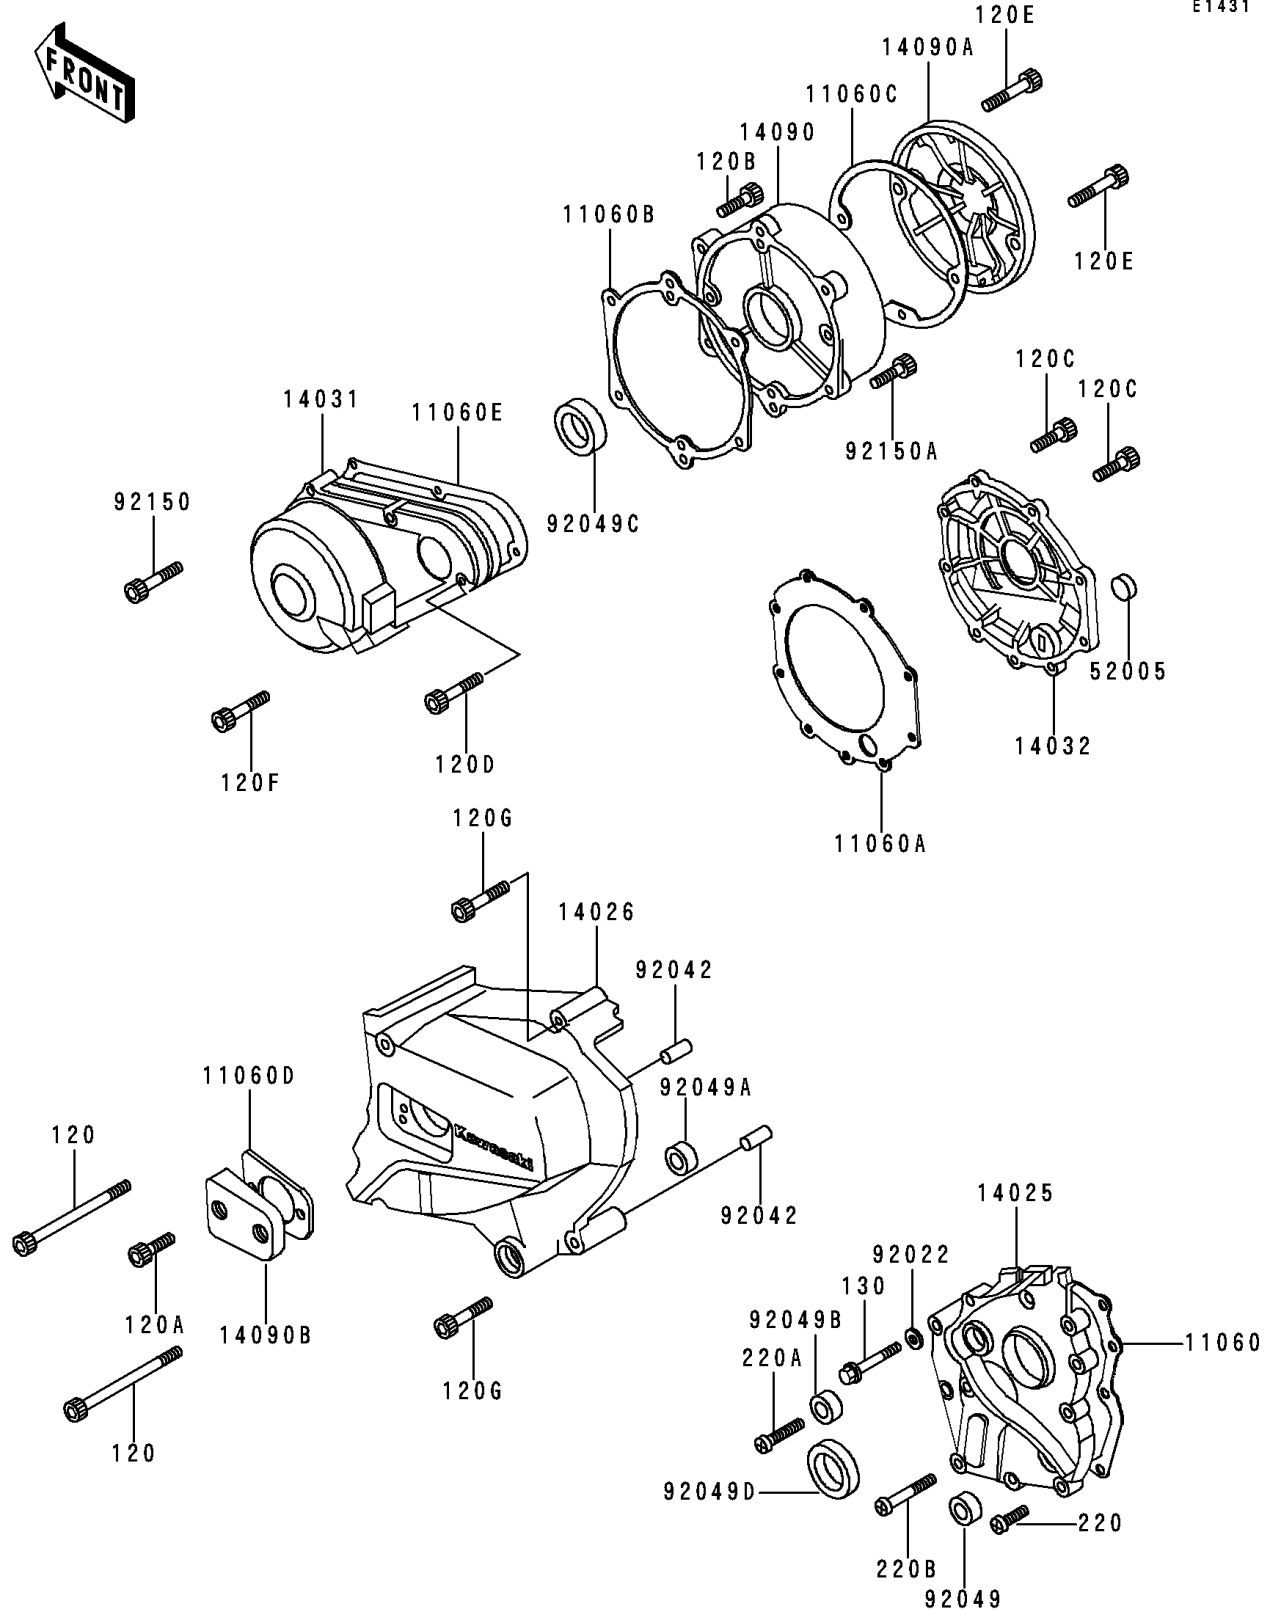

1998 Police 1000 PARTS DIAGRAM

Engine Cover(s)

E1431

1998 Police 1000 PARTS LIST

Engine Cover(s)

ITEM NAME	PART NUMBER	QUANTITY
BOLT-SOCKET (Ref # 120)	120Z06125	2
BOLT-SOCKET (Ref # 120A)	120Z0614	2
BOLT-SOCKET (Ref # 120B)	120Z0622	3
BOLT-SOCKET (Ref # 120C)	120Z0625	9
BOLT-SOCKET (Ref # 120D)	120Z0630	6
BOLT-SOCKET (Ref # 120E)	120Z0635	2
BOLT-SOCKET (Ref # 120F)	120Z0640	1
BOLT-SOCKET (Ref # 120G)	120Z0670	2
BOLT-FLANGED,6X55 (Ref # 130)	130G0655	1
SCREW-PAN-CROS,6X20,WHITE (Ref # 220)	220B0620	6
SCREW-PAN-CROS,6X28 (Ref # 220A)	220B0628	1
SCREW-PAN-CROS,6X40 (Ref # 220B)	220B0640	2
GASKET,TRANSMISSION COVER (Ref # 11060)	11060-1069	1
GASKET,CLUTCH COVER (Ref # 11060A)	11060-1070	1
GASKET,RH ENGINE COVER (Ref # 11060B)	11060-1071	1
GASKET,PULSING COIL COVER (Ref # 11060C)	11060-1072	1
GASKET,CLUTCH ADJUSTING COVER (Ref # 11060D)	11060-1073	1
GASKET,GENERATOR COVER (Ref # 11060E)	11060-1075	1
COVER,TRANSMISSION (Ref # 14025)	14025-1240	1
COVER-CHAIN (Ref # 14026)	14026-1202	1
COVER-GENERATOR (Ref # 14031)	14031-1292	1
COVER-CLUTCH (Ref # 14032)	14032-1375	1
COVER,ENGINE COVER (Ref # 14090)	14090-1420	1
COVER,PULSING COIL (Ref # 14090A)	14090-1421	1
COVER,CLUTCH RELEASE (Ref # 14090B)	14090-1422	1
GAUGE,OIL LEVEL (Ref # 52005)	52005-1009	1
WASHER,6.1X12X1 (Ref # 92022)	92022-077	1
PIN,DOWEL,6.3X8X14 (Ref # 92042)	92042-007	2
SEAL-OIL,SB12205 (Ref # 92049)	92049-004	1

1998 Police 1000 PARTS LIST

Engine Cover(s)

ITEM NAME	PART NUMBER	QUANTITY
SEAL-OIL,CLUTCH RELEASE (Ref # 92049A)	92049-1003	1
SEAL-OIL,SD-8187 (Ref # 92049B)	92049-1017	1
SEAL-OIL,SC32487 (Ref # 92049C)	92049-1033	1
SEAL-OIL,AE2343F0 (Ref # 92049D)	92049-1070	1
BOLT,SOCKET,6X40 (Ref # 92150)	92150-1653	1
BOLT,SOCKET,6X22 (Ref # 92150A)	92150-1654	3