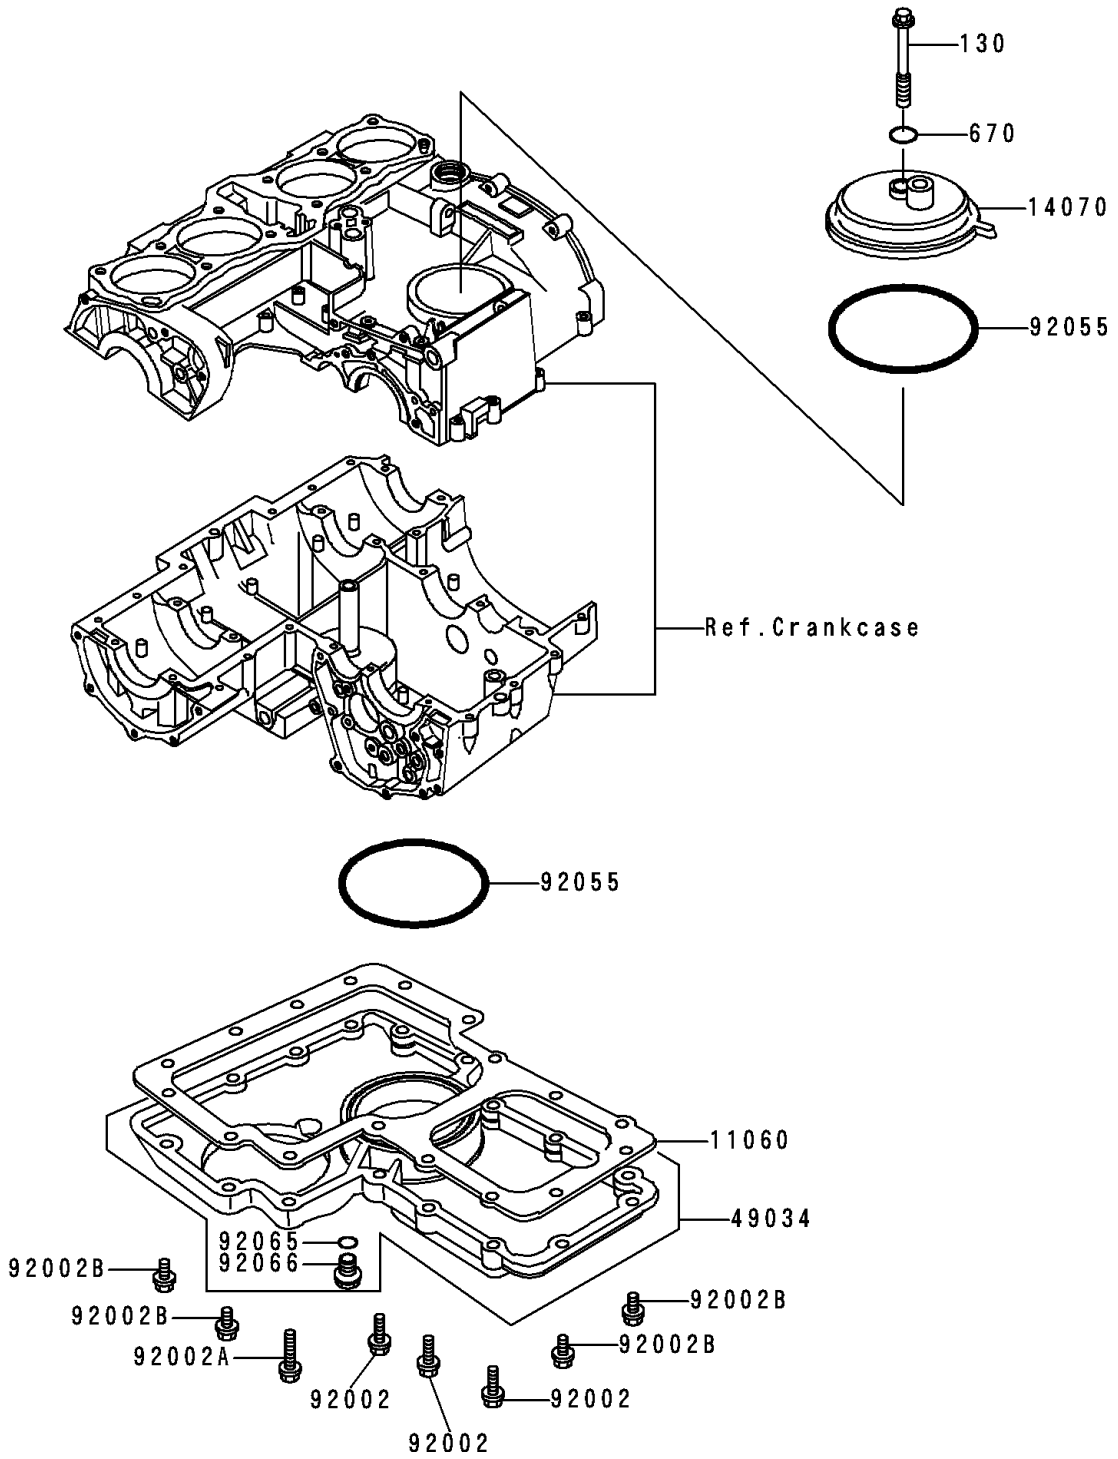

1998 Police 1000 PARTS DIAGRAM

Breather Cover/Oil Pan

E1432

1998 Police 1000 PARTS LIST

Breather Cover/Oil Pan

ITEM NAME	PART NUMBER	QUANTITY
BOLT-FLANGED (Ref # 130)	130Z0870	1
O RING,8MM (Ref # 670)	670B1508	1
GASKET,OIL PAN (Ref # 11060)	11060-1074	1
BODY-BREATHER,BLACK (Ref # 14070)	14070-1010	1
PAN-OIL (Ref # 49034)	49034-5018	1
BOLT,FLANGED,6X35 (Ref # 92002)	92002-1051	3
BOLT,6X45 (Ref # 92002A)	92002-1088	1
BOLT,6X25 (Ref # 92002B)	92002-1089	13
RING-O,91.6X3.4 (Ref # 92055)	92055-052	2
GASKET,12X22X2,DRAIN PLUG (Ref # 92065)	92065-097	1
PLUG,OIL DRAIN,12X15 (Ref # 92066)	92066-1174	1