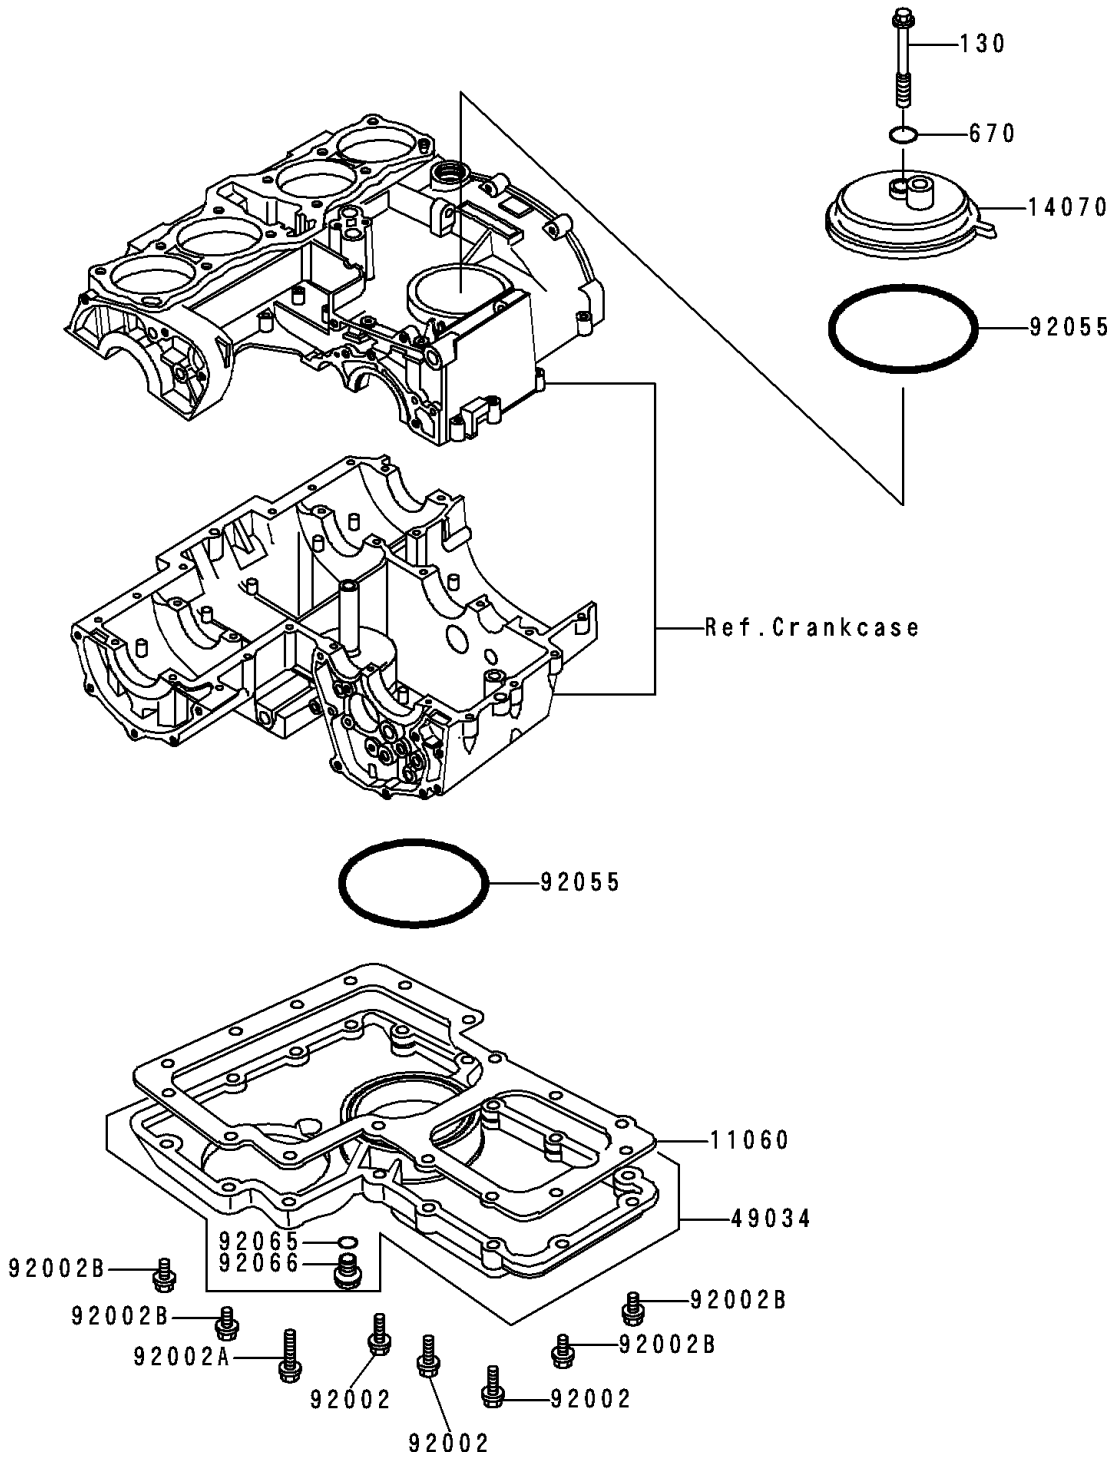

1998 Police 1000 PARTS DIAGRAM

Breather Cover/Oil Pan

E1432

1998 Police 1000 PARTS LIST

Breather Cover/Oil Pan

ITEM NAME	PART NUMBER	QUANTITY
BOLT-FLANGED (Ref # 130)	130Z0870	1
O RING,8MM (Ref # 670)	670B1508	1
GASKET,OIL PAN (Ref # 11060)	11060-1074	1
BODY-BREATHER,BLACK (Ref # 14070)	14070-1010	1
PAN-OIL (Ref # 49034)	49034-5018	1
BOLT,FLANGED,6X35 (Ref # 92002)	92002-1051	3
BOLT,6X45 (Ref # 92002A)	92002-1088	1
BOLT,6X25 (Ref # 92002B)	92002-1089	13
RING-O,91.6X3.4 (Ref # 92055)	92055-052	2
GASKET,12X22X2,DRAIN PLUG (Ref # 92065)	92065-097	1
PLUG,OIL DRAIN,12X15 (Ref # 92066)	92066-1174	1