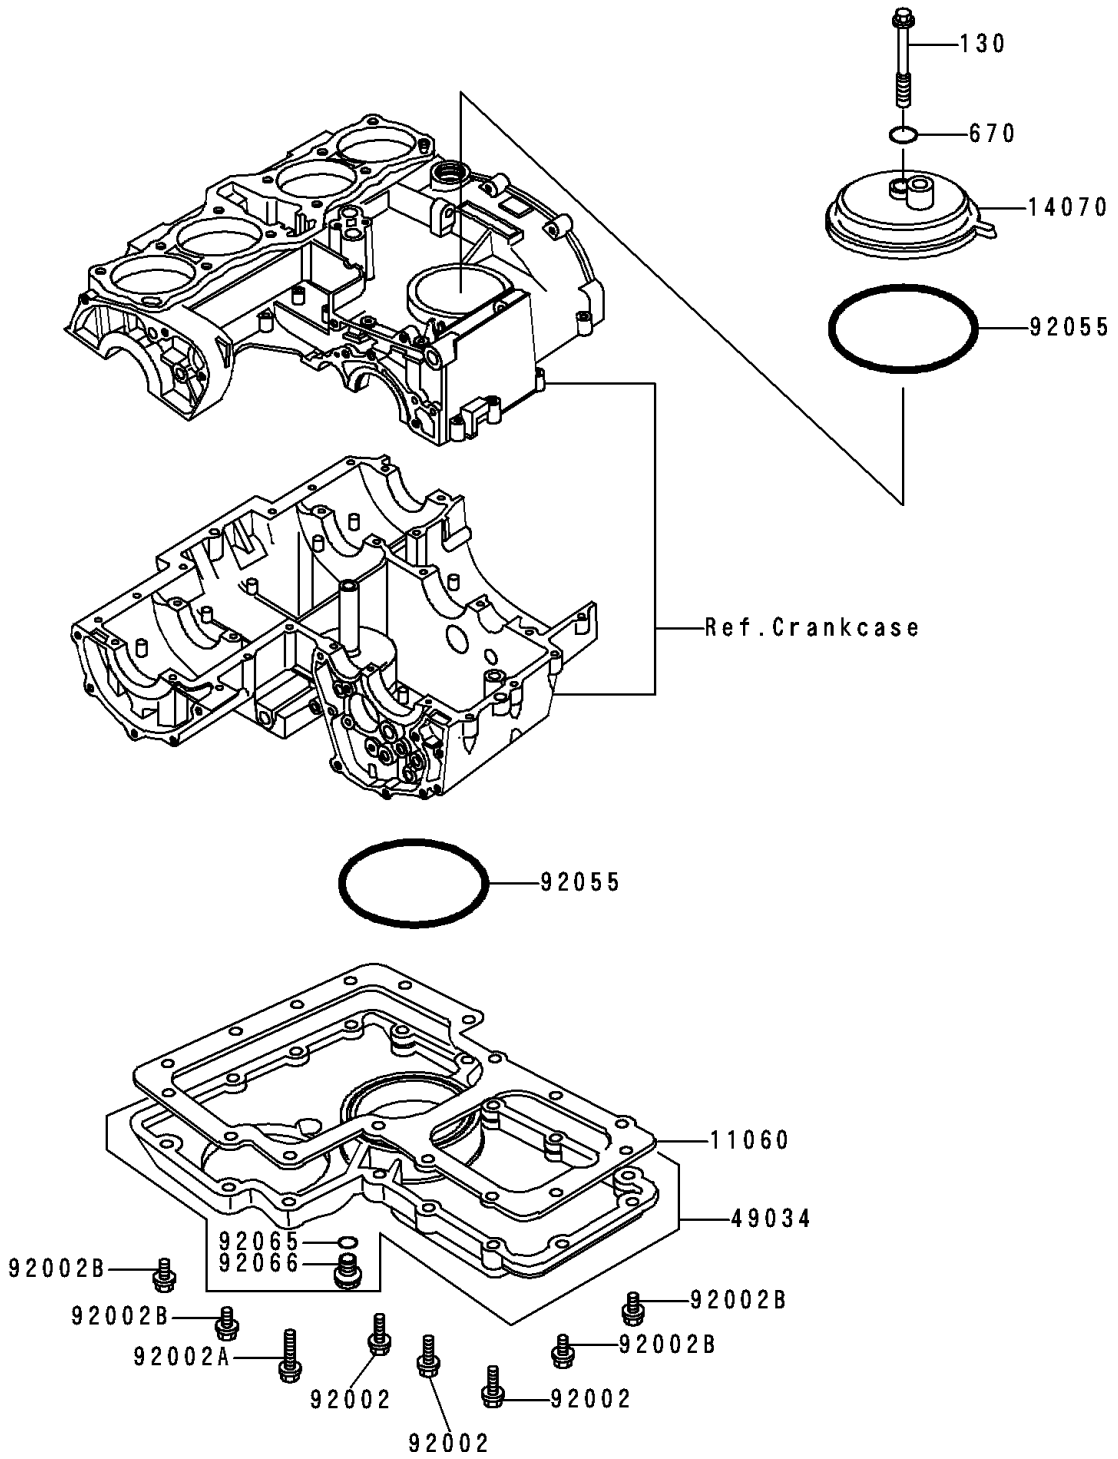

# 1999 Police 1000 PARTS DIAGRAM

Breather Cover/Oil Pan

E1432

# 1999 Police 1000 PARTS LIST

## Breather Cover/Oil Pan

ITEM NAME	PART NUMBER	QUANTITY
BOLT-FLANGED (Ref # 130)	130Z0870	1
O RING,8MM (Ref # 670)	670B1508	1
GASKET,OIL PAN (Ref # 11060)	11060-1074	1
BODY-BREATHER,BLACK (Ref # 14070)	14070-1010	1
PAN-OIL (Ref # 49034)	49034-5018	1
BOLT,FLANGED,6X35 (Ref # 92002)	92002-1051	3
BOLT,6X45 (Ref # 92002A)	92002-1088	1
BOLT,6X25 (Ref # 92002B)	92002-1089	13
RING-O,91.6X3.4 (Ref # 92055)	92055-052	2
GASKET,12X22X2,DRAIN PLUG (Ref # 92065)	92065-097	1
PLUG,OIL DRAIN,12X15 (Ref # 92066)	92066-1174	1