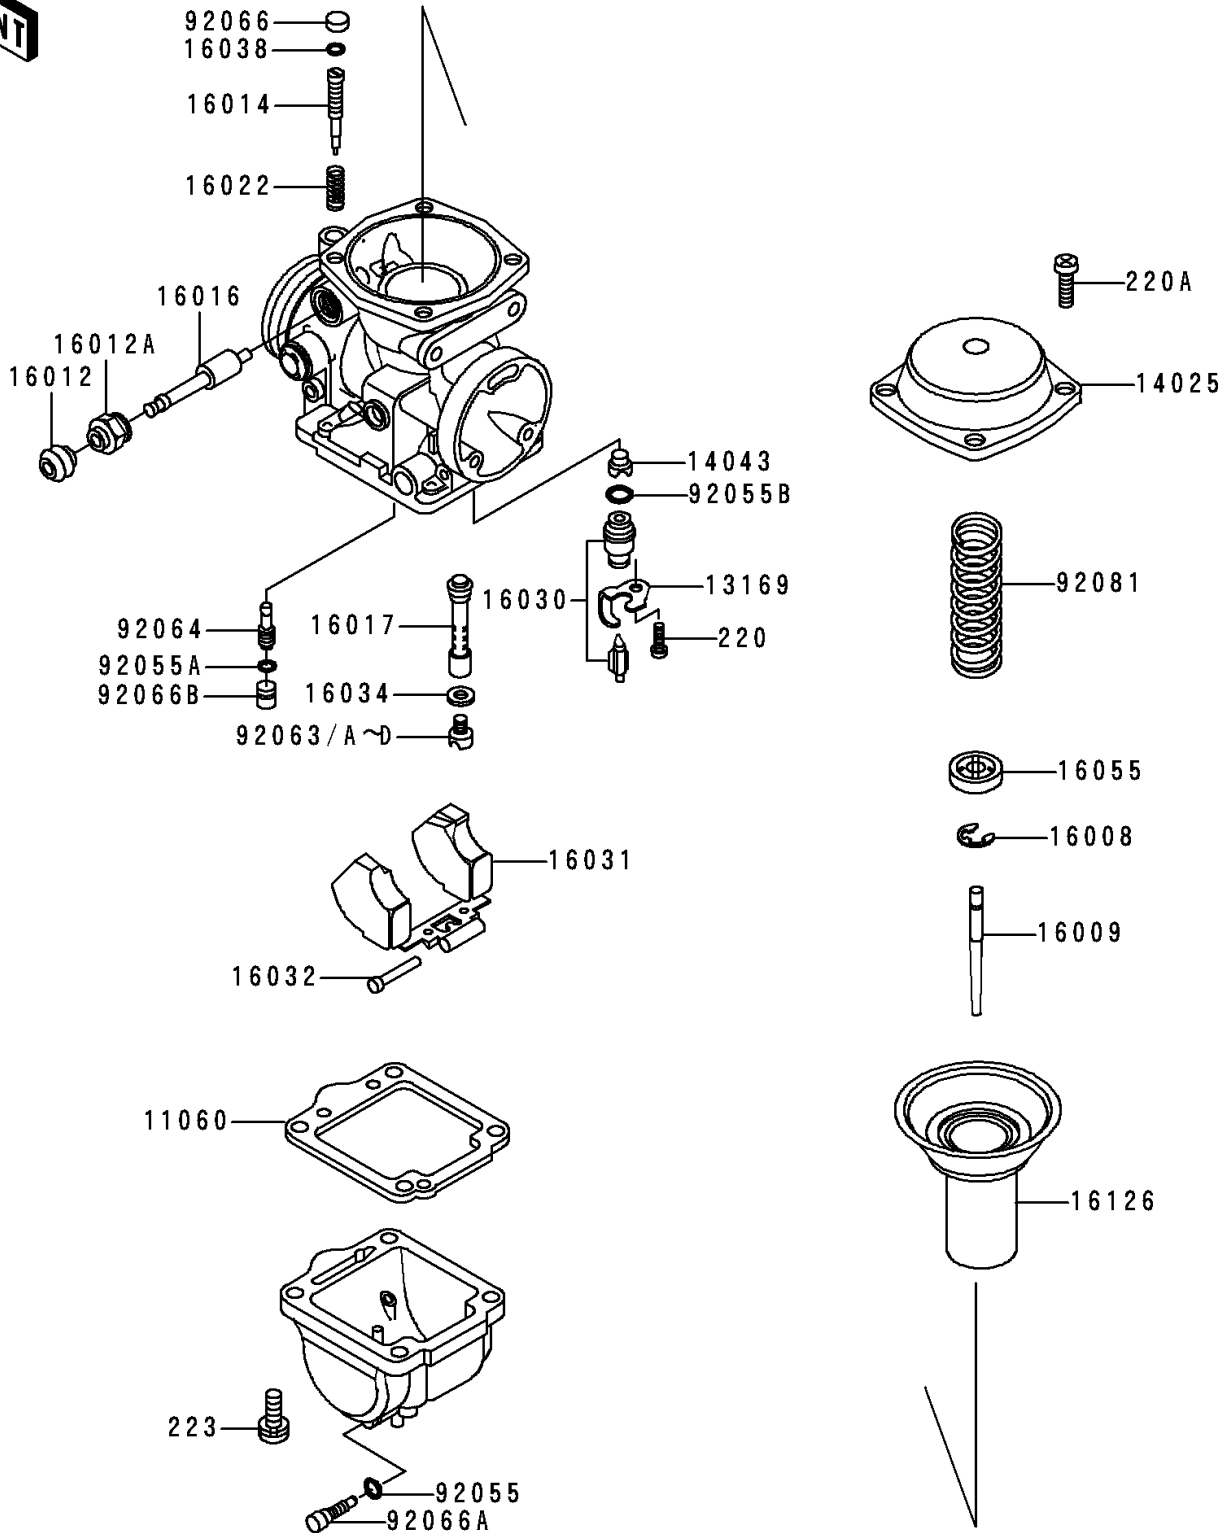

1996 Police 1000 PARTS DIAGRAM

Carburetor Parts

E1612

1996 Police 1000 PARTS LIST

Carburetor Parts

ITEM NAME	PART NUMBER	QUANTITY
SCREW-PAN-CROS,4X6 (Ref # 220)	220B0406	4
SCREW-PAN-CROS,5X8 (Ref # 220A)	220B0508	14
SCREW-PAN-WS-CROS (Ref # 223)	223B0516	16
GASKET (Ref # 11060)	11060-1607	4
PLATE,FLOAT VALVE (Ref # 13169)	13169-1482	4
TOP-CHAMBER,MIXING (Ref # 14025)	14025-1395	4
FILTER,FLOAT VALVE (Ref # 14043)	14043-1010	4
CLAMP,E-TYPE (Ref # 16008)	16008-014	4
NEEDLE-JET,5GN45 (Ref # 16009)	16009-1285	4
CAP-STARTER PLUNGER,RUBBER (Ref # 16012)	16012-1010	4
CAP-STARTER PLUNGER (Ref # 16012A)	16012-1011	4
SCREW-PILOT AIR (Ref # 16014)	16014-1014	4
PLUNGER (Ref # 16016)	16016-1019	4
JET-NEEDLE,#AY-1 (Ref # 16017)	16017-1086	4
SPRING,PILOT SCREW (Ref # 16022)	16022-016	4
VALVE-FLOAT,2.5 (Ref # 16030)	16030-1016	4
FLOAT (Ref # 16031)	16031-1013	4
PIN,FLOAT (Ref # 16032)	16032-008	4
WASHER,MAIN JET (Ref # 16034)	16034-001	4
GASKET,"O"RING (Ref # 16038)	16038-022	4
PLATE,NEEDLE (Ref # 16055)	16055-010	4
VALVE,DIAPHRAGM (Ref # 16126)	16126-1149	4
RING-O (Ref # 92055)	92055-044	4
RING-O,CHECK VALVE (Ref # 92055A)	92055-1059	4
RING-O (Ref # 92055B)	92055-1105	4
JET-MAIN,#A127.5 (Ref # 92063)	92063-1100	4
JET-MAIN,#A122.5 (Ref # 92063A)	92063-1101	4
JET-MAIN,#A125 (Ref # 92063B)	92063-1102	4
JET-MAIN,#A130 (Ref # 92063C)	92063-1103	4

1996 Police 1000 PARTS LIST

Carburetor Parts

ITEM NAME	PART NUMBER	QUANTITY
JET-MAIN,#A132.5 (Ref # 92063D)	92063-1104	4
JET-PILOT,#A37.5 (Ref # 92064)	92064-1036	4
PLUG,PILOT AIR SCREW,6.9X2 (Ref # 92066)	92066-1051	4
PLUG,DRAIN (Ref # 92066A)	92066-1064	4
PLUG,PILOT JET (Ref # 92066B)	92066-1087	4
SPRING,DIAPHRAGM VALVE (Ref # 92081)	92081-1363	4