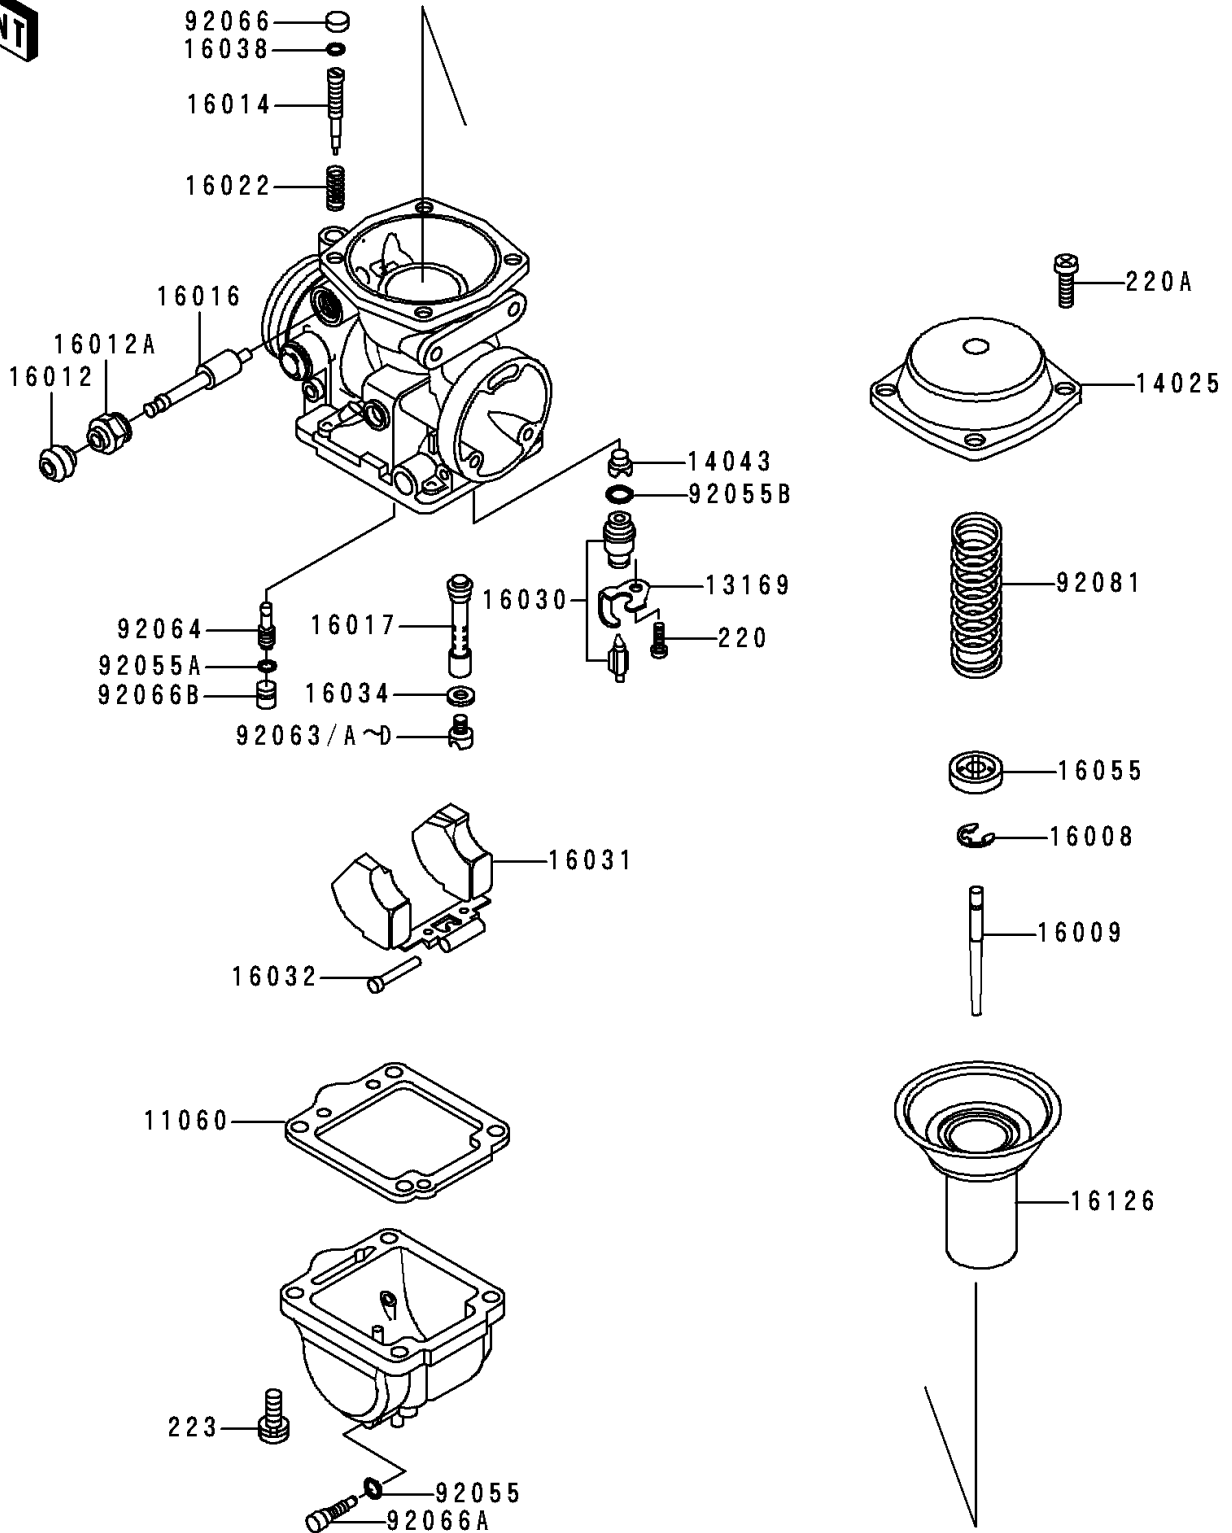

# 1998 Police 1000 PARTS DIAGRAM

Carburetor Parts

E1612

# 1998 Police 1000 PARTS LIST

## Carburetor Parts

ITEM NAME	PART NUMBER	QUANTITY
SCREW-PAN-CROS,4X6 (Ref # 220)	220B0406	4
SCREW-PAN-CROS,5X8 (Ref # 220A)	220B0508	14
SCREW-PAN-WS-CROS (Ref # 223)	223B0516	16
GASKET (Ref # 11060)	11060-1607	4
PLATE,FLOAT VALVE (Ref # 13169)	13169-1482	4
TOP-CHAMBER,MIXING (Ref # 14025)	14025-1395	4
FILTER,FLOAT VALVE (Ref # 14043)	14043-1010	4
CLAMP,E-TYPE (Ref # 16008)	16008-014	4
NEEDLE-JET,5GN45 (Ref # 16009)	16009-1285	4
CAP-STARTER PLUNGER,RUBBER (Ref # 16012)	16012-1010	4
CAP-STARTER PLUNGER (Ref # 16012A)	16012-1011	4
SCREW-PILOT AIR (Ref # 16014)	16014-1014	4
PLUNGER (Ref # 16016)	16016-1019	4
JET-NEEDLE,#AY-1 (Ref # 16017)	16017-1086	4
SPRING,PILOT SCREW (Ref # 16022)	16022-016	4
VALVE-FLOAT,2.5 (Ref # 16030)	16030-1016	4
FLOAT (Ref # 16031)	16031-1013	4
PIN,FLOAT (Ref # 16032)	16032-008	4
WASHER,MAIN JET (Ref # 16034)	16034-001	4
GASKET,"O"RING (Ref # 16038)	16038-022	4
PLATE,NEEDLE (Ref # 16055)	16055-010	4
VALVE,DIAPHRAGM (Ref # 16126)	16126-1149	4
RING-O (Ref # 92055)	92055-044	4
RING-O,CHECK VALVE (Ref # 92055A)	92055-1059	4
RING-O (Ref # 92055B)	92055-1105	4
JET-MAIN,#A127.5 (Ref # 92063)	92063-1100	4
JET-MAIN,#A122.5 (Ref # 92063A)	92063-1101	4
JET-MAIN,#A125 (Ref # 92063B)	92063-1102	4
JET-MAIN,#A130 (Ref # 92063C)	92063-1103	4

## Carburetor Parts

ITEM NAME	PART NUMBER	QUANTITY
JET-MAIN,#A132.5 (Ref # 92063D)	92063-1104	4
JET-PILOT,#A37.5 (Ref # 92064)	92064-1036	4
PLUG,PILOT AIR SCREW,6.9X2 (Ref # 92066)	92066-1051	4
PLUG,DRAIN (Ref # 92066A)	92066-1064	4
PLUG,PILOT JET (Ref # 92066B)	92066-1087	4
SPRING,DIAPHRAGM VALVE (Ref # 92081)	92081-1363	4