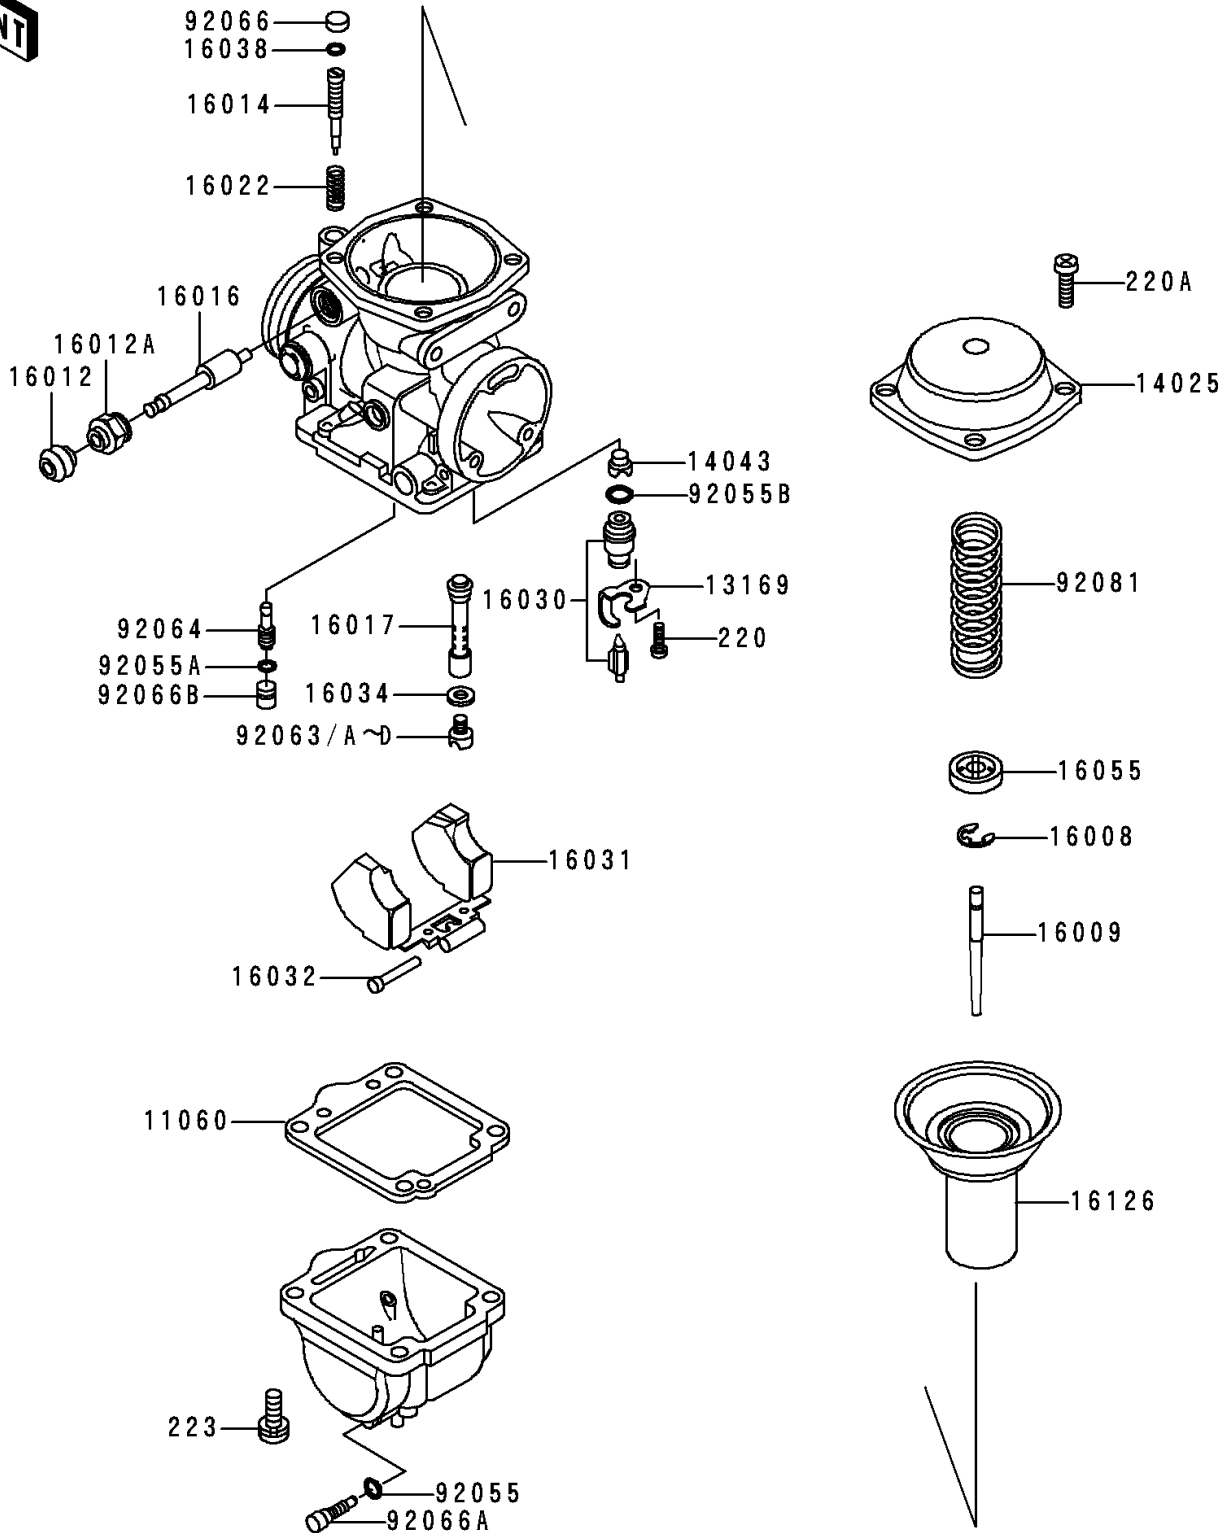

1999 Police 1000 PARTS DIAGRAM

Carburetor Parts

E1612

1999 Police 1000 PARTS LIST

Carburetor Parts

ITEM NAME	PART NUMBER	QUANTITY
SCREW-PAN-CROS,4X6 (Ref # 220)	220B0406	4
SCREW-PAN-CROS,5X8 (Ref # 220A)	220B0508	14
SCREW-PAN-WS-CROS (Ref # 223)	223B0516	16
GASKET (Ref # 11060)	11060-1607	4
PLATE,FLOAT VALVE (Ref # 13169)	13169-1482	4
TOP-CHAMBER,MIXING (Ref # 14025)	14025-1395	4
FILTER,FLOAT VALVE (Ref # 14043)	14043-1010	4
CLAMP,E-TYPE (Ref # 16008)	16008-014	4
NEEDLE-JET,5GN45 (Ref # 16009)	16009-1285	4
CAP-STARTER PLUNGER,RUBBER (Ref # 16012)	16012-1010	4
CAP-STARTER PLUNGER (Ref # 16012A)	16012-1011	4
SCREW-PILOT AIR (Ref # 16014)	16014-1014	4
PLUNGER (Ref # 16016)	16016-1019	4
JET-NEEDLE,#AY-1 (Ref # 16017)	16017-1086	4
SPRING,PILOT SCREW (Ref # 16022)	16022-016	4
VALVE-FLOAT,2.5 (Ref # 16030)	16030-1016	4
FLOAT (Ref # 16031)	16031-1013	4
PIN,FLOAT (Ref # 16032)	16032-008	4
WASHER,MAIN JET (Ref # 16034)	16034-001	4
GASKET,"O"RING (Ref # 16038)	16038-022	4
PLATE,NEEDLE (Ref # 16055)	16055-010	4
VALVE,DIAPHRAGM (Ref # 16126)	16126-1149	4
RING-O (Ref # 92055)	92055-044	4
RING-O,CHECK VALVE (Ref # 92055A)	92055-1059	4
RING-O (Ref # 92055B)	92055-1105	4
JET-MAIN,#A127.5 (Ref # 92063)	92063-1100	4
JET-MAIN,#A122.5 (Ref # 92063A)	92063-1101	4
JET-MAIN,#A125 (Ref # 92063B)	92063-1102	4
JET-MAIN,#A130 (Ref # 92063C)	92063-1103	4

1999 Police 1000 PARTS LIST

Carburetor Parts

ITEM NAME	PART NUMBER	QUANTITY
JET-MAIN,#A132.5 (Ref # 92063D)	92063-1104	4
JET-PILOT,#A37.5 (Ref # 92064)	92064-1036	4
PLUG,PILOT AIR SCREW,6.9X2 (Ref # 92066)	92066-1051	4
PLUG,DRAIN (Ref # 92066A)	92066-1064	4
PLUG,PILOT JET (Ref # 92066B)	92066-1087	4
SPRING,DIAPHRAGM VALVE (Ref # 92081)	92081-1363	4