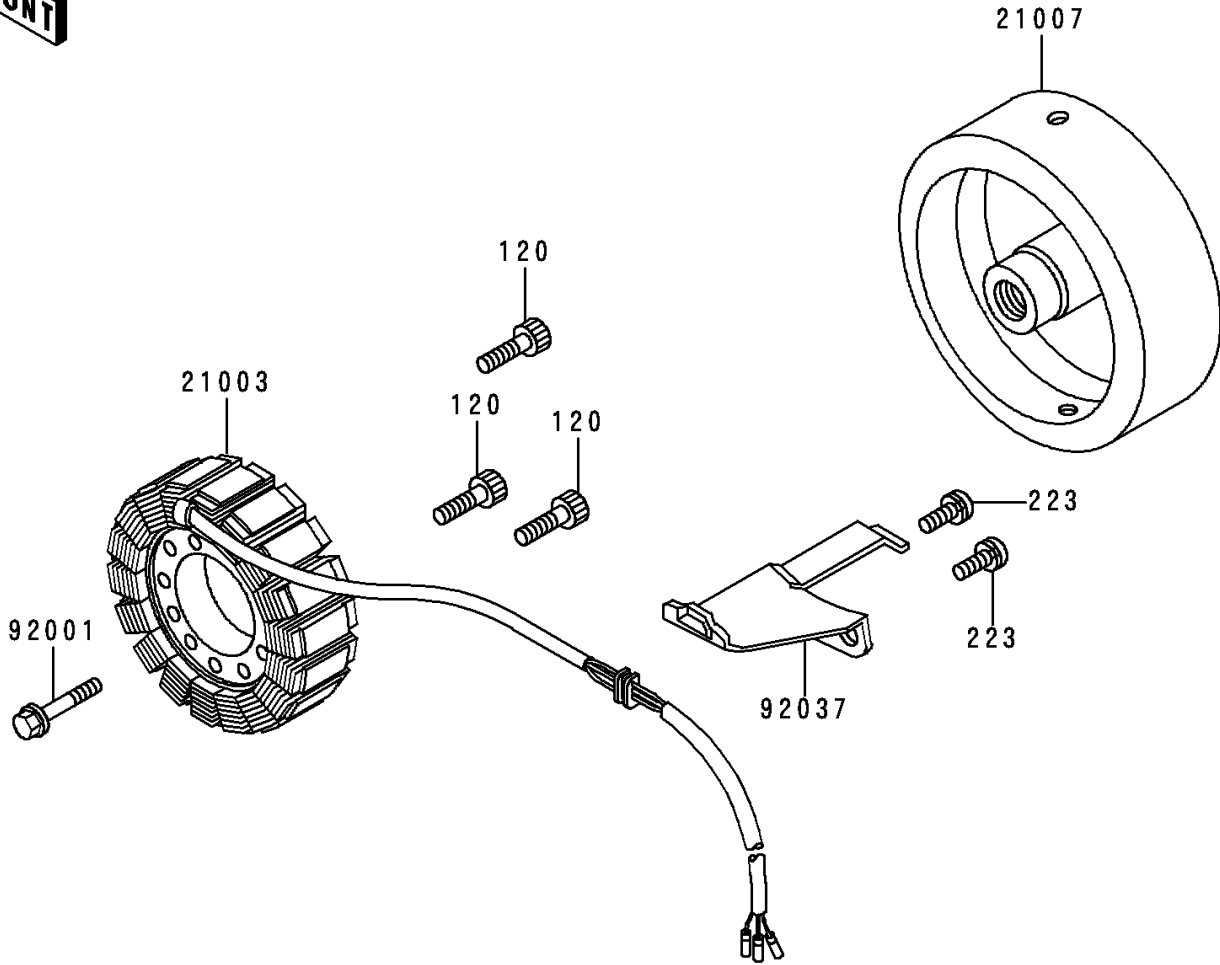

1996 Police 1000 PARTS DIAGRAM

Generator

E1810

1996 Police 1000 PARTS LIST

Generator

ITEM NAME	PART NUMBER	QUANTITY
BOLT-SOCKET,6X30 (Ref # 120)	120P0630	3
BOLT-UPSET-WP (Ref # 186)	186B0614	2
SCREW-PAN-WS-CROS (Ref # 223)	223B0512	2
STATOR (Ref # 21003)	21003-1327	1
ROTOR (Ref # 21007)	21007-1036	1
REGULATOR-VOLTAGE (Ref # 21066)	21066-1018	1
BOLT,FLANGED,12X40 (Ref # 92001)	92001-1146	1
CLAMP,HARNESS (Ref # 92037)	92037-1214	1