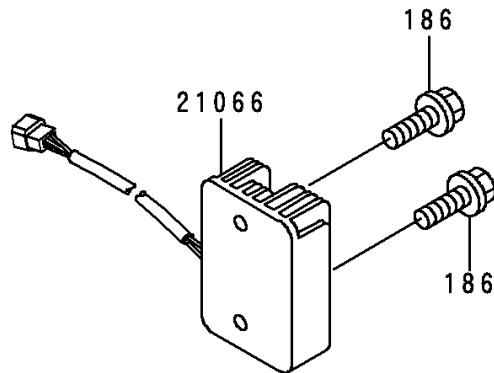

1996 Police 1000 PARTS DIAGRAM

Generator

E1810

1996 Police 1000 PARTS LIST

Generator

ITEM NAME	PART NUMBER	QUANTITY
BOLT-SOCKET,6X30 (Ref # 120)	120P0630	3
BOLT-UPSET-WP (Ref # 186)	186B0614	2
SCREW-PAN-WS-CROS (Ref # 223)	223B0512	2
STATOR (Ref # 21003)	21003-1327	1
ROTOR (Ref # 21007)	21007-1036	1
REGULATOR-VOLTAGE (Ref # 21066)	21066-1018	1
BOLT,FLANGED,12X40 (Ref # 92001)	92001-1146	1
CLAMP,HARNESS (Ref # 92037)	92037-1214	1