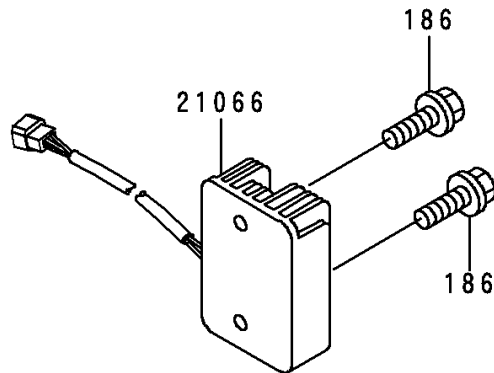

1998 Police 1000 PARTS DIAGRAM

Generator

E1810

1998 Police 1000 PARTS LIST

Generator

ITEM NAME	PART NUMBER	QUANTITY
BOLT-SOCKET,6X30 (Ref # 120)	120P0630	3
BOLT-UPSET-WP (Ref # 186)	186B0614	2
SCREW-PAN-WS-CROS (Ref # 223)	223B0512	2
STATOR (Ref # 21003)	21003-1327	1
ROTOR (Ref # 21007)	21007-1036	1
REGULATOR-VOLTAGE (Ref # 21066)	21066-1018	1
BOLT,FLANGED,12X40 (Ref # 92001)	92001-1146	1
CLAMP,HARNESS (Ref # 92037)	92037-1214	1