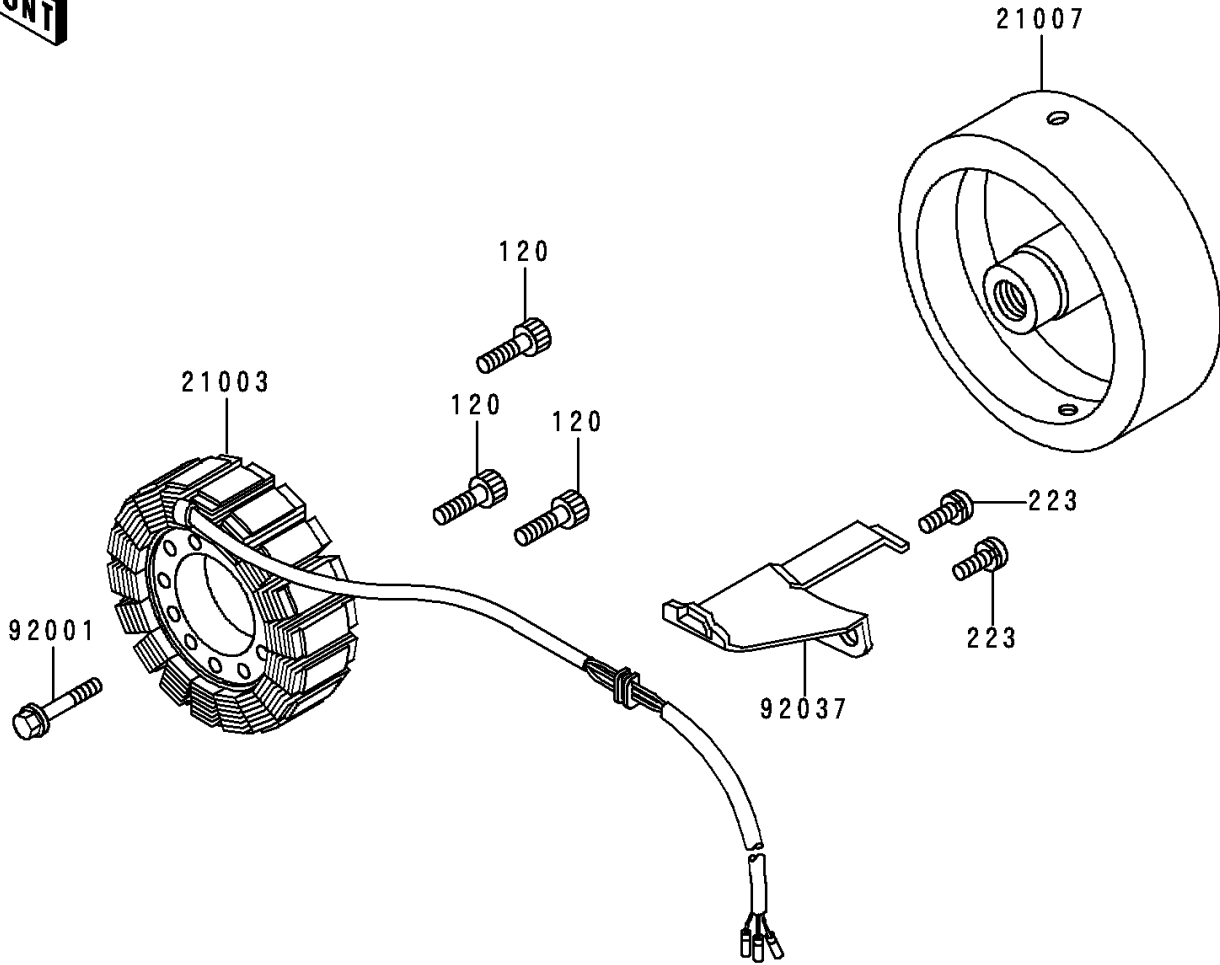

1998 Police 1000 PARTS DIAGRAM

Generator

E1810

1998 Police 1000 PARTS LIST

Generator

ITEM NAME	PART NUMBER	QUANTITY
BOLT-SOCKET,6X30 (Ref # 120)	120P0630	3
BOLT-UPSET-WP (Ref # 186)	186B0614	2
SCREW-PAN-WS-CROS (Ref # 223)	223B0512	2
STATOR (Ref # 21003)	21003-1327	1
ROTOR (Ref # 21007)	21007-1036	1
REGULATOR-VOLTAGE (Ref # 21066)	21066-1018	1
BOLT,FLANGED,12X40 (Ref # 92001)	92001-1146	1
CLAMP,HARNESS (Ref # 92037)	92037-1214	1