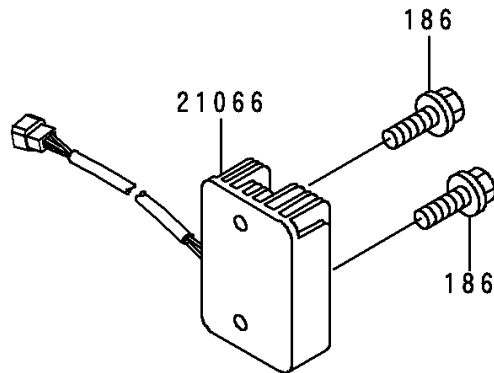

# 1998 Police 1000 PARTS DIAGRAM

Generator

E1810

# 1998 Police 1000 PARTS LIST

## Generator

ITEM NAME	PART NUMBER	QUANTITY
BOLT-SOCKET,6X30 (Ref # 120)	120P0630	3
BOLT-UPSET-WP (Ref # 186)	186B0614	2
SCREW-PAN-WS-CROS (Ref # 223)	223B0512	2
STATOR (Ref # 21003)	21003-1327	1
ROTOR (Ref # 21007)	21007-1036	1
REGULATOR-VOLTAGE (Ref # 21066)	21066-1018	1
BOLT,FLANGED,12X40 (Ref # 92001)	92001-1146	1
CLAMP,HARNESS (Ref # 92037)	92037-1214	1