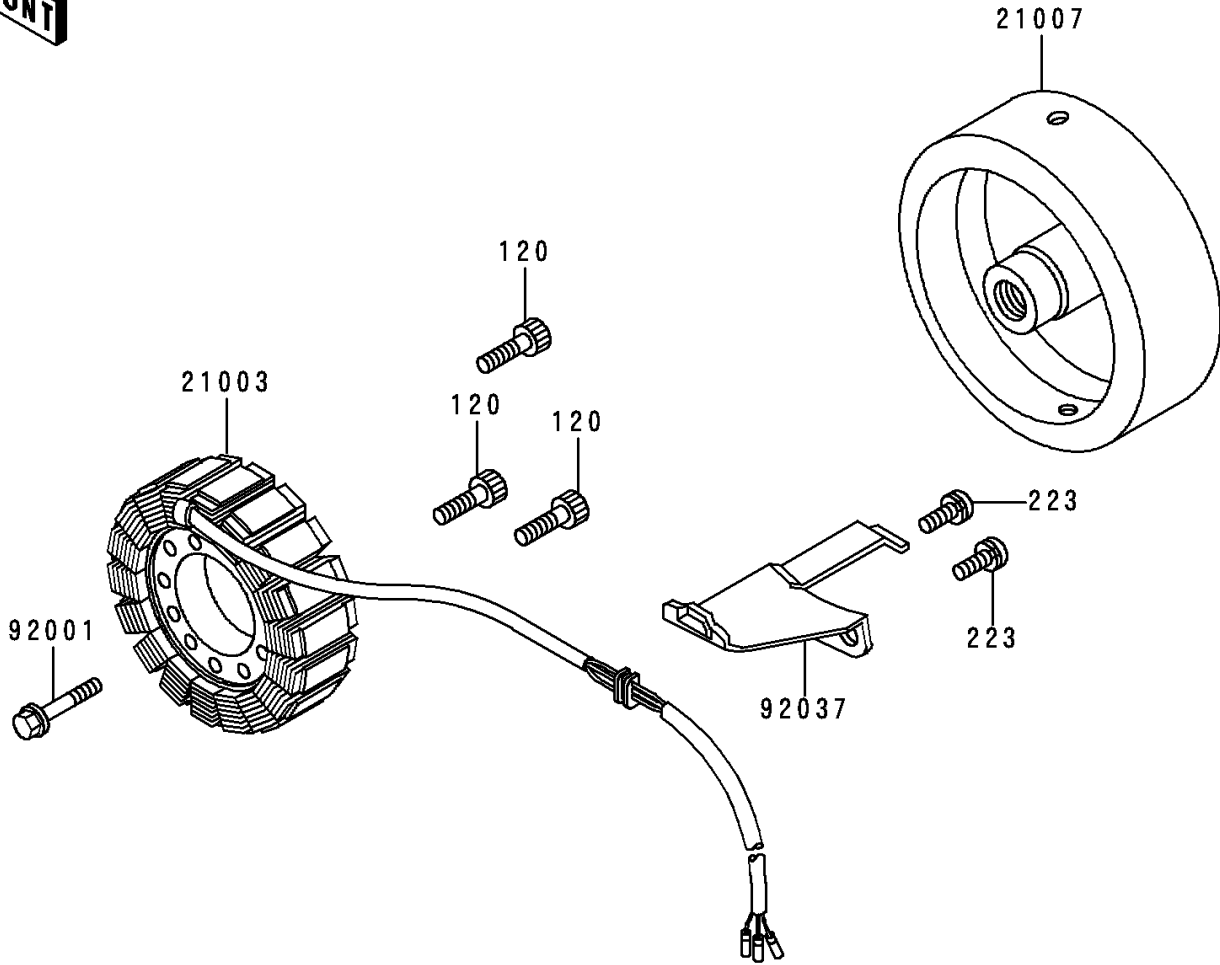

# 1998 Police 1000 PARTS DIAGRAM

Generator

E1810

# 1998 Police 1000 PARTS LIST

## Generator

ITEM NAME	PART NUMBER	QUANTITY
BOLT-SOCKET,6X30 (Ref # 120)	120P0630	3
BOLT-UPSET-WP (Ref # 186)	186B0614	2
SCREW-PAN-WS-CROS (Ref # 223)	223B0512	2
STATOR (Ref # 21003)	21003-1327	1
ROTOR (Ref # 21007)	21007-1036	1
REGULATOR-VOLTAGE (Ref # 21066)	21066-1018	1
BOLT,FLANGED,12X40 (Ref # 92001)	92001-1146	1
CLAMP,HARNESS (Ref # 92037)	92037-1214	1